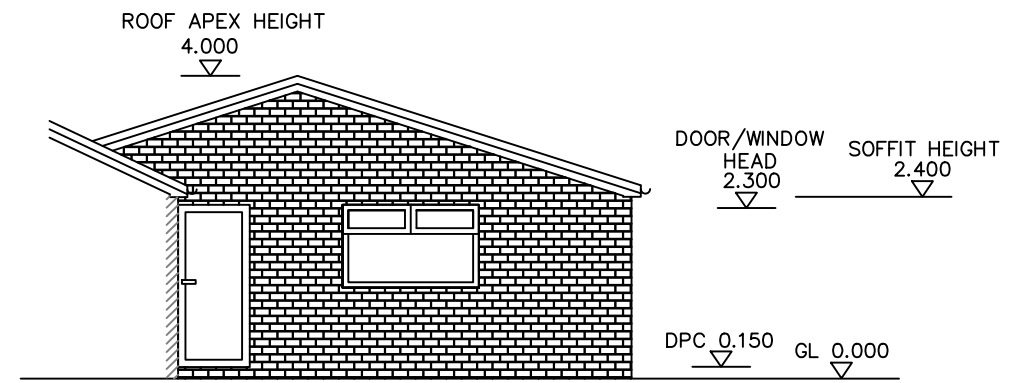

PROPOSED FRONT ELEVATION

PROPOSED REAR ELEVATION

PROPOSED GABLE ELEVATION

PROPOSED GABLE ELEVATION

ADDRESS: 8 BOWFELL GARDENS,
 STAKEFORD,
 NORTHUMBERLAND, NE62 5HA

TITLE: PROPOSED ELEVATIONS

SCALE 1:100