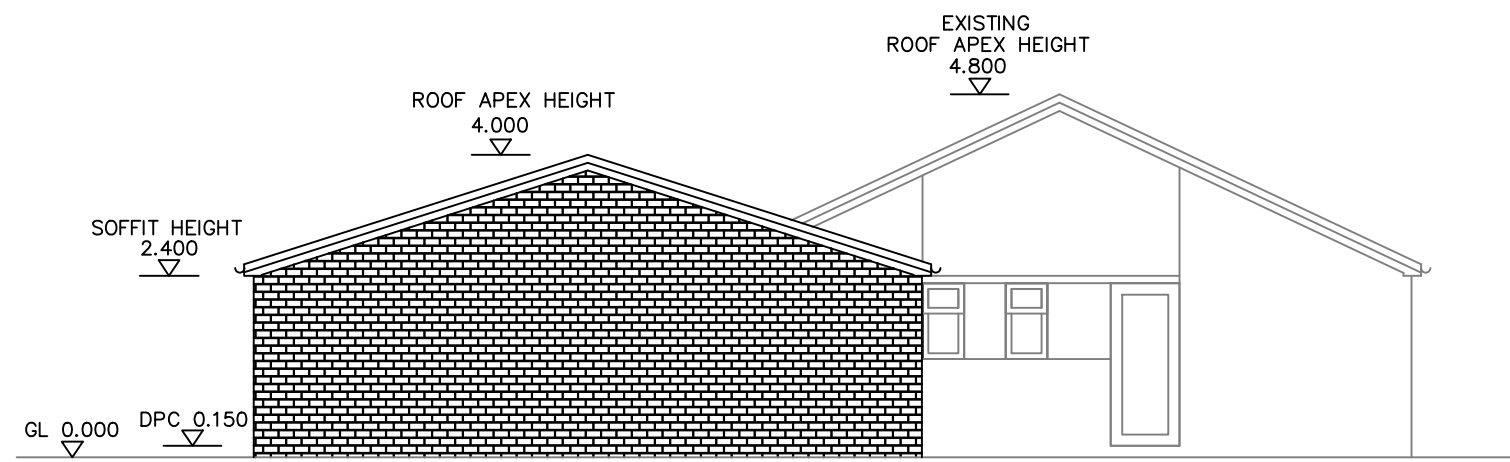

PROPOSED FRONT ELEVATION

PROPOSED REAR ELEVATION

PROPOSED GABLE ELEVATION

PROPOSED GABLE ELEVATION

ADDRESS: 8 BOWFELL GARDENS,
 STAKEFORD,
 NORTHUMBERLAND, NE62 5HA

TITLE: PROPOSED ELEVATIONS

SCALE 1:100