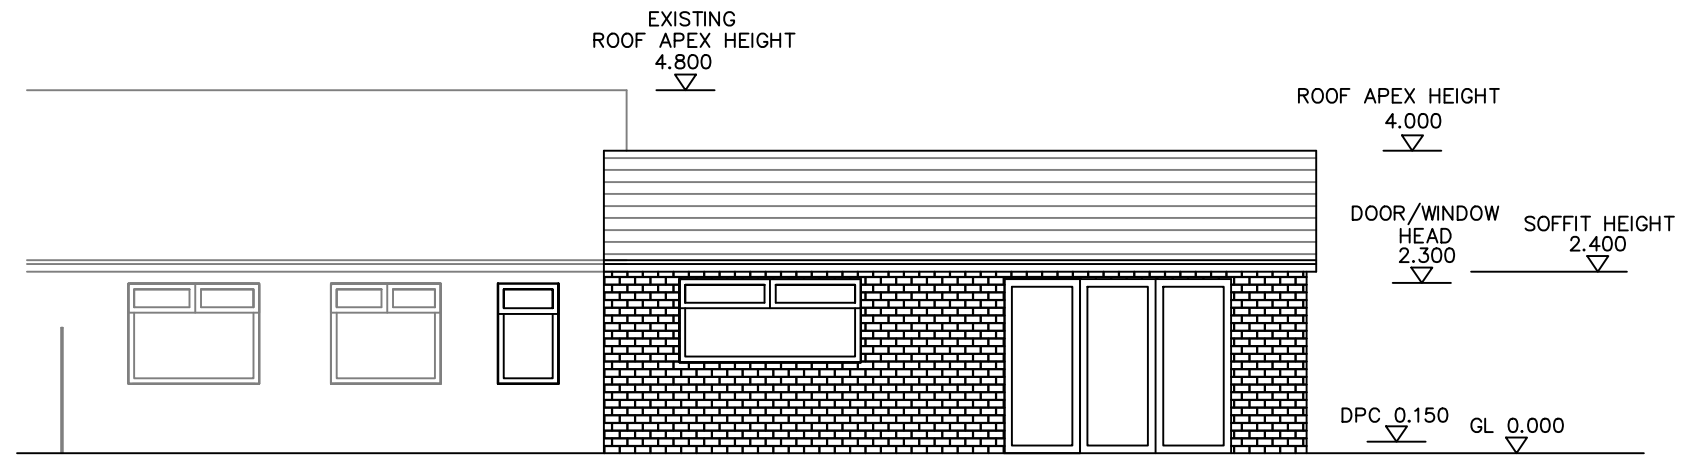

PROPOSED FRONT ELEVATION

PROPOSED REAR ELEVATION

PROPOSED GABLE ELEVATION

PROPOSED GABLE ELEVATION

ADDRESS: 8 BOWFELL GARDENS,
 STAKEFORD,
 NORTHUMBERLAND, NE62 5HA

TITLE: PROPOSED ELEVATIONS

SCALE 1:100