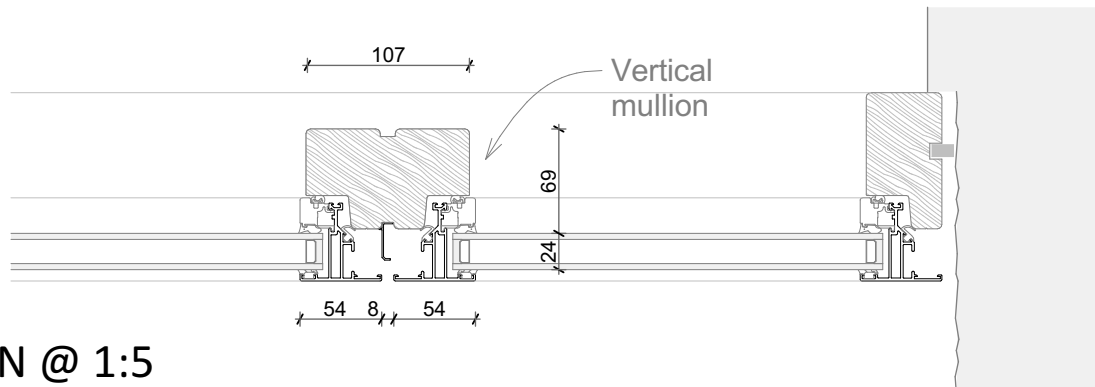

EXTERNAL ELEVATION @ 1:10

MULLION @ 1:5

CILL @ 1:5

HARRISON
BROOKES
ARCHITECTS
01373 303453

PROJECT: DAIRY HOUSE FARM
DRAWING: WINDOW DETAILS

BA4 4LQ

HBA 357

SCALE: