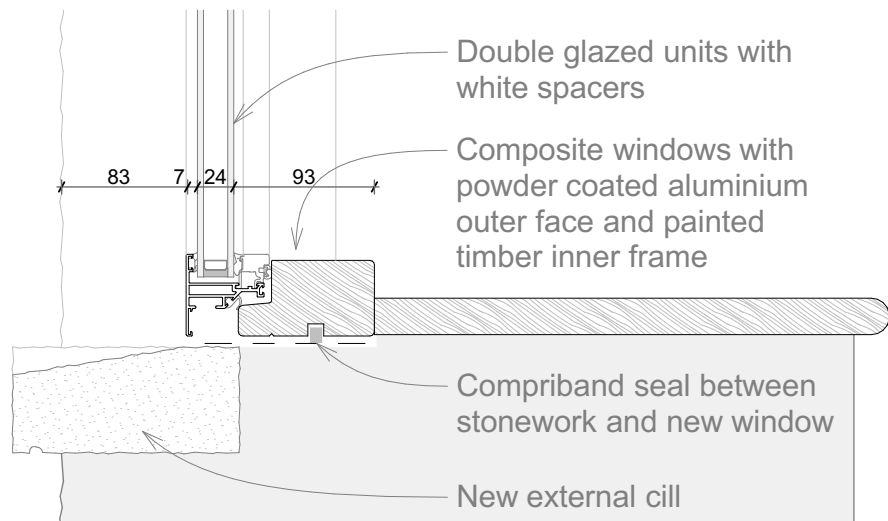

EXTERNAL ELEVATION @ 1:10

MULLION @ 1:5

CILL @ 1:5

HARRISON
BROOKES
ARCHITECTS
01373 303453

PROJECT: DAIRY HOUSE FARM
DRAWING: WINDOW DETAILS

BA4 4LQ

HBA 357

SCALE: