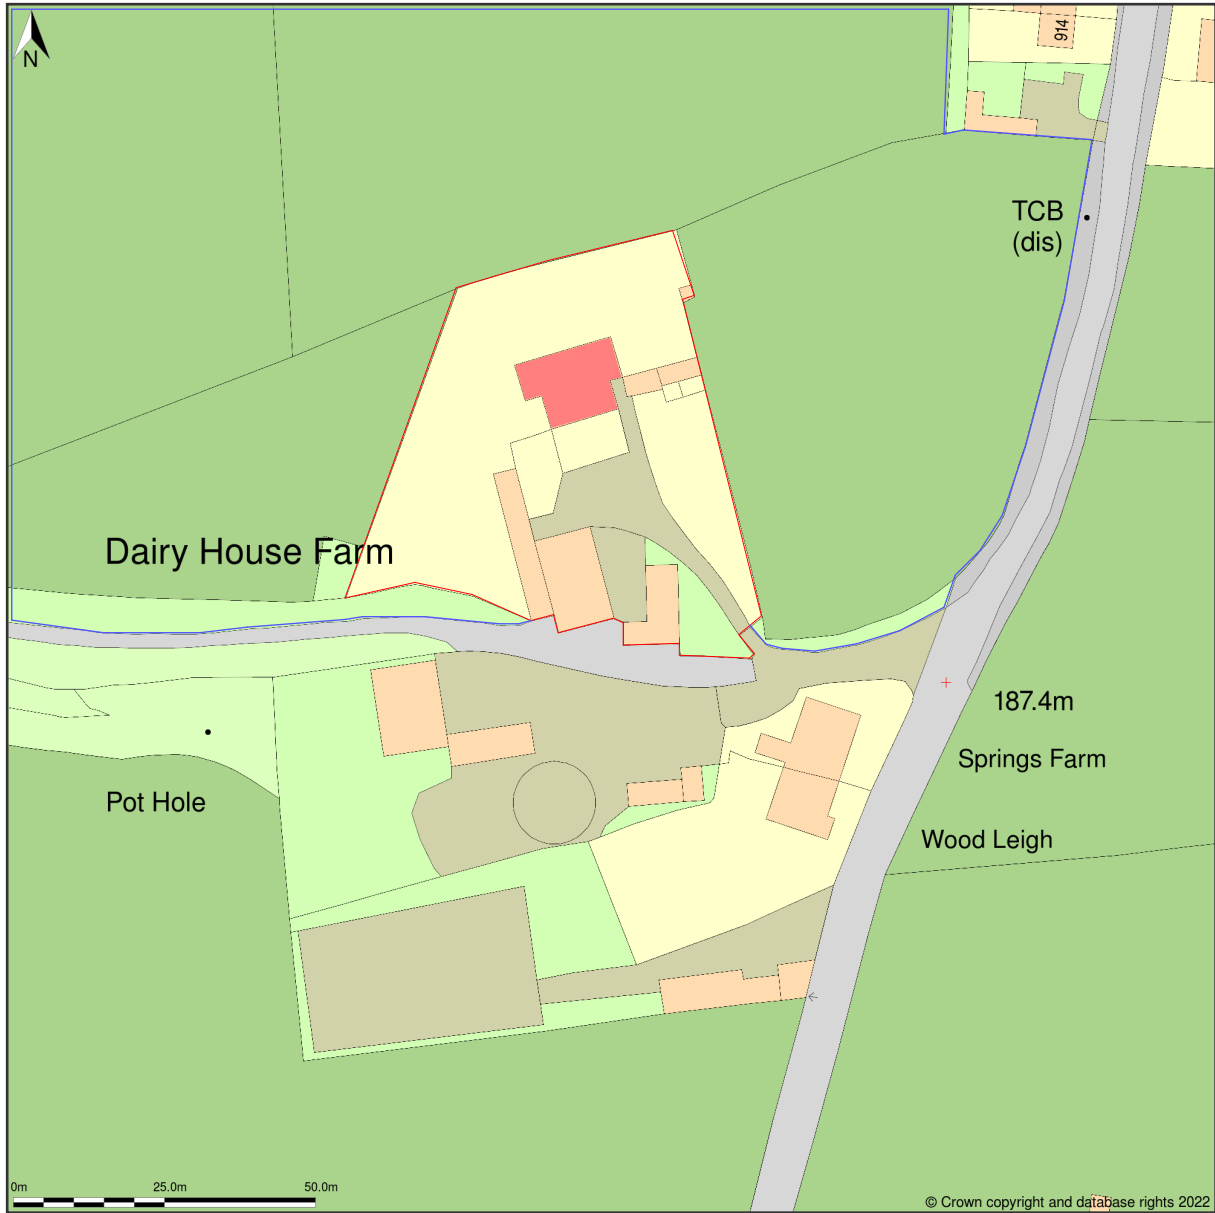

**Dairy House Farm, Slait Hill To Pound Lane, Downhead, Shepton Mallet, Somerset, BA4 4LQ**

Site Plan shows area bounded by: 368876.95, 145700.78 369076.95, 145900.78 (at a scale of 1:1250), OSGridRef: ST68974580. The representation of a road, track or path is no evidence of a right of way. The representation of features as lines is no evidence of a property boundary.

Produced on 10th May 2022 from the Ordnance Survey National Geographic Database and incorporating surveyed revision available at this date. Reproduction in whole or part is prohibited without the prior permission of Ordnance Survey. © Crown copyright 2022. Supplied by <https://www.buyaplan.co.uk> digital mapping a licensed Ordnance Survey partner (100053143). Unique plan reference: #00730800-4C1093