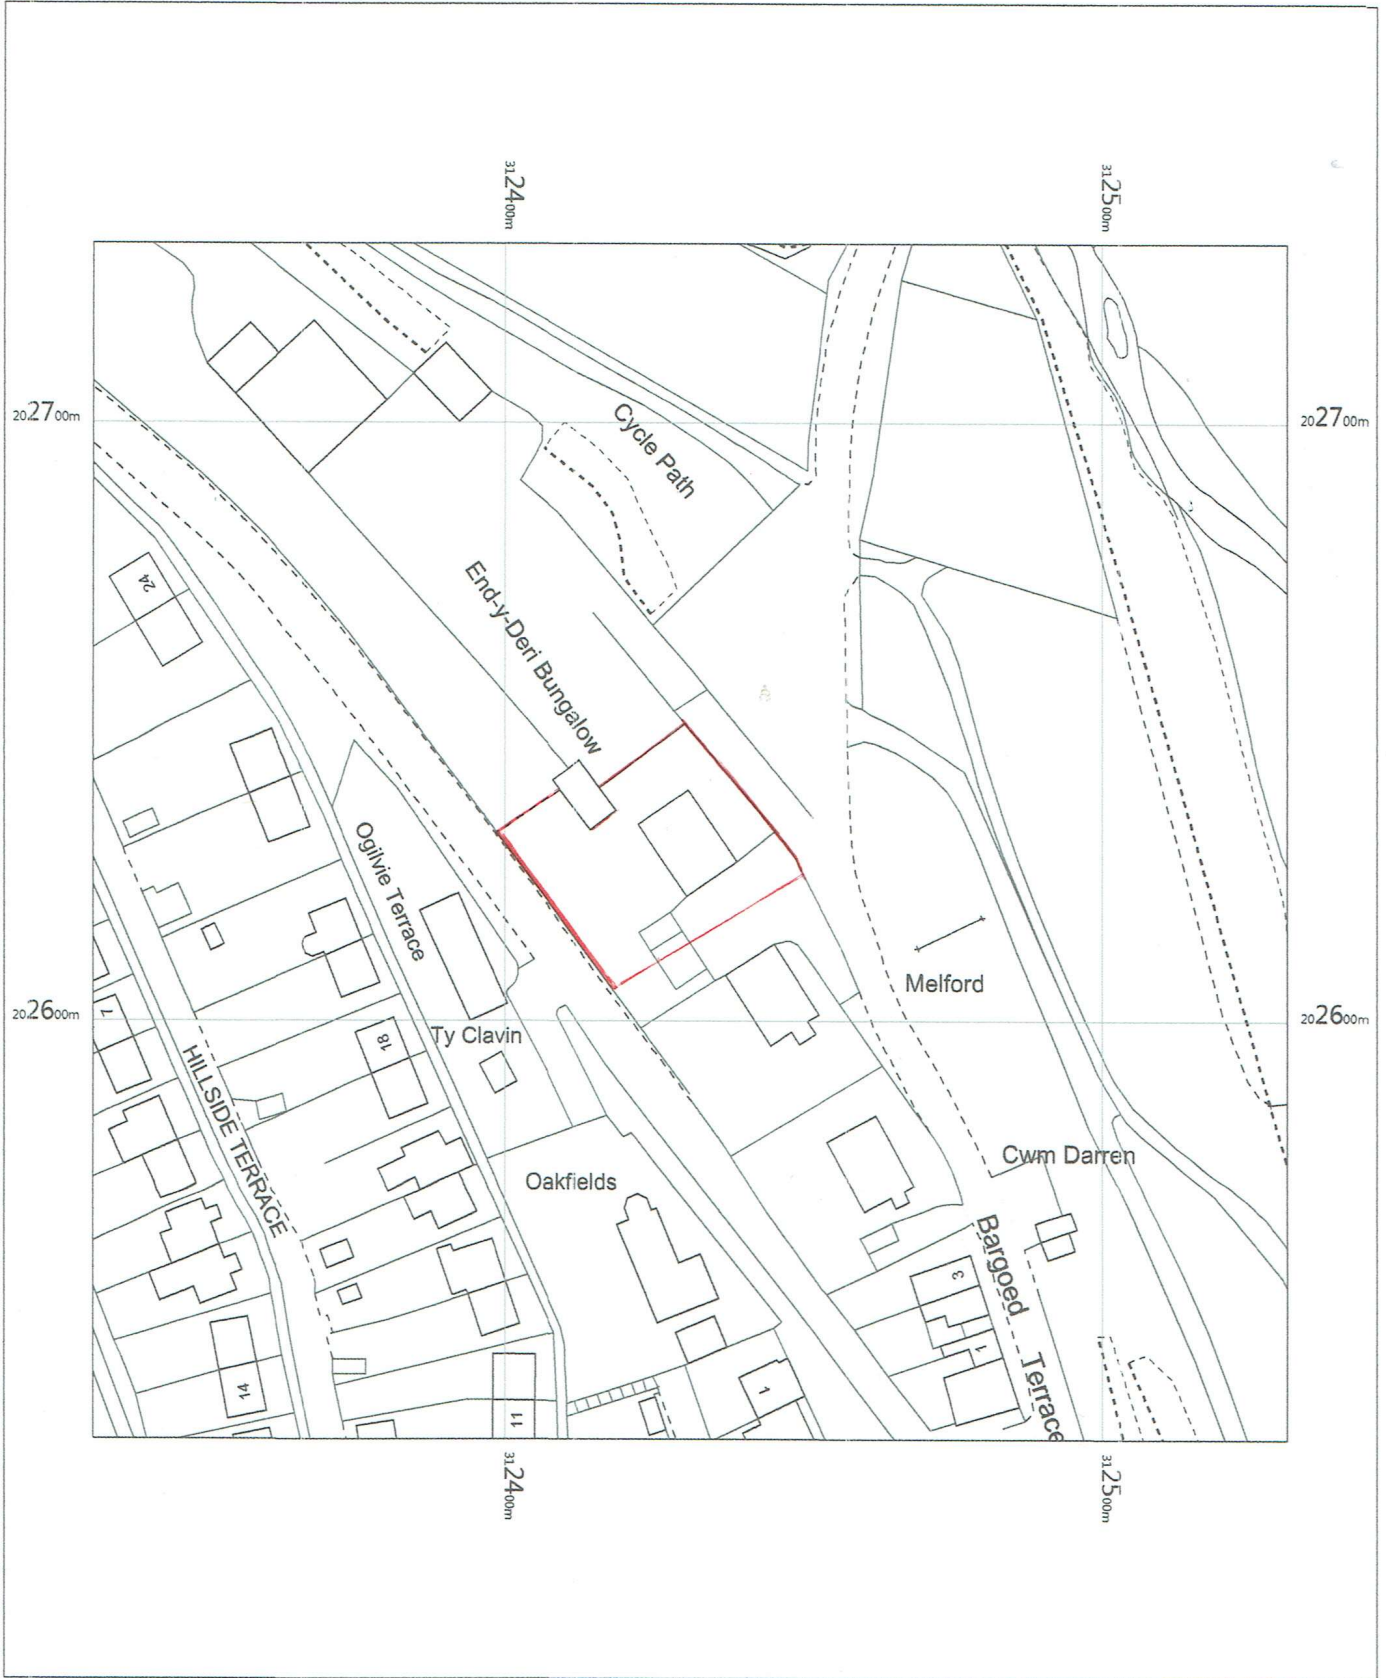

# End-Y-Deri Bungalow, Bargoed Terrace, CF81 9JA

End-Y-Deri Bungalow  
Bargoed Terrace,  
Bargoed,  
Deri,  
Caerphilly County Borough  
CF81 9JA

OS MasterMap 1250/2500/10000 scale  
Thursday, July 22, 2021, ID: MPMBW-00978645  
[www.blackwellmapping.co.uk](http://www.blackwellmapping.co.uk)

1:1250 scale print at A4, Centre: 312431 E, 202630 N

© Crown Copyright Ordnance Survey. Licence no. 100041041

**BLACKWELL'S**  
MAPPING SERVICES  
PERSONAL & PROFESSIONAL MAPPING  
[www.blackwellmapping.co.uk](http://www.blackwellmapping.co.uk)