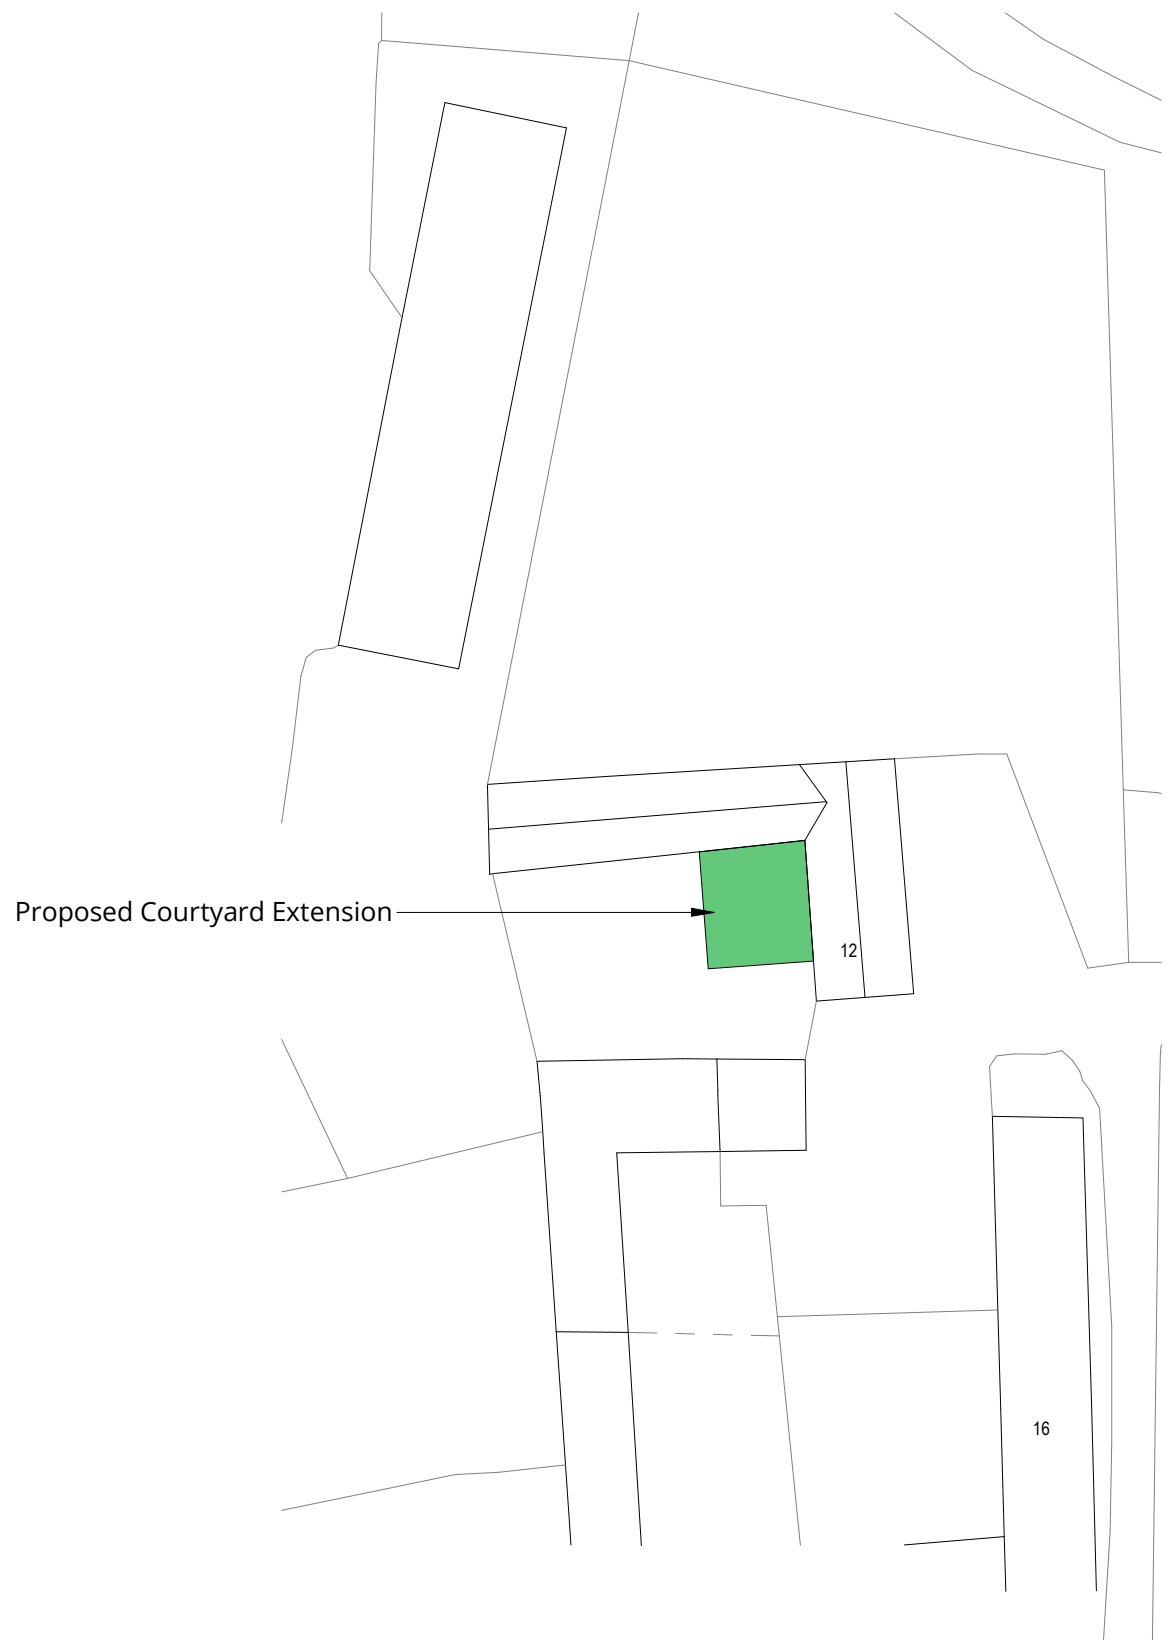

For information only DO NOT SCALE

'Contains Ordnance Survey data © Crown copyright [Mapservet] 2015'

Revision	Description	Date
D00	ISSUED FOR PLANNING	29/04/2022

SK ARCHITECTURE

Client **Mr Craig**

Project **Stotfold Barn, 12 Back Lane, Collyweston, PE9 3PJ**

Drawing **Site Block Plan**

Scale 1 : 500 @ A3 Dat 29/04/2022

Project	Drawing	Revision
106	SKA CW 08 00 02	D00

PLANNING