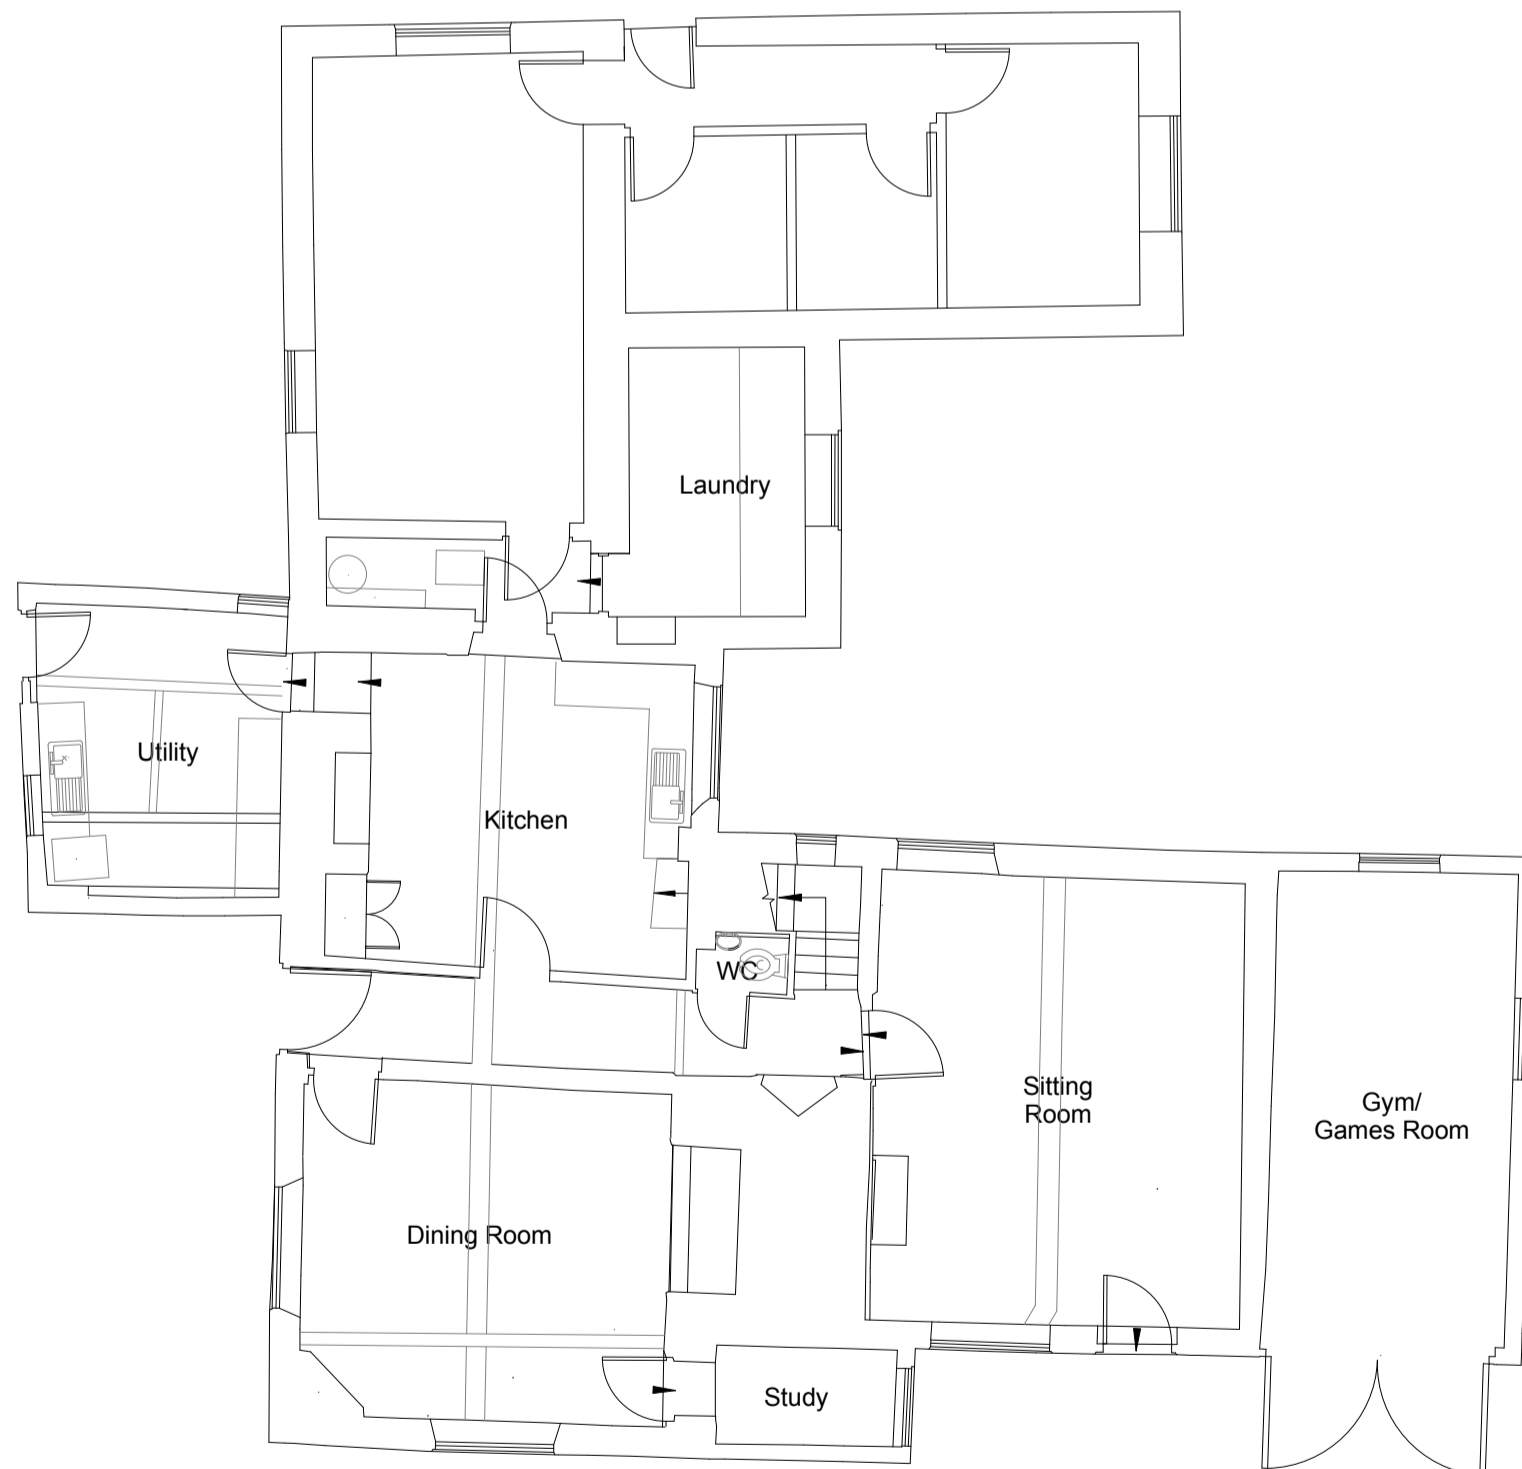

02 EXISTING
FIRST FLOOR LAYOUT

1:100

03 EXISTING
ATTIC LAYOUT

1:100

01 EXISTING
GROUND FLOOR LAYOUT

1:100

mm³ design

Dairy Farm, Hillesden
Buckinghamshire, MK18 4BX

Tel: 01280 848 140
E: studio@mm3-design.co.uk

05.11.21 Issued for Submission

KR

Cowley Farmhouse, Cowley, Buckingham. MK18 4DR.

Existing Layouts

05.11.21

AL(10)002

-

1:100

@A2

KR

©