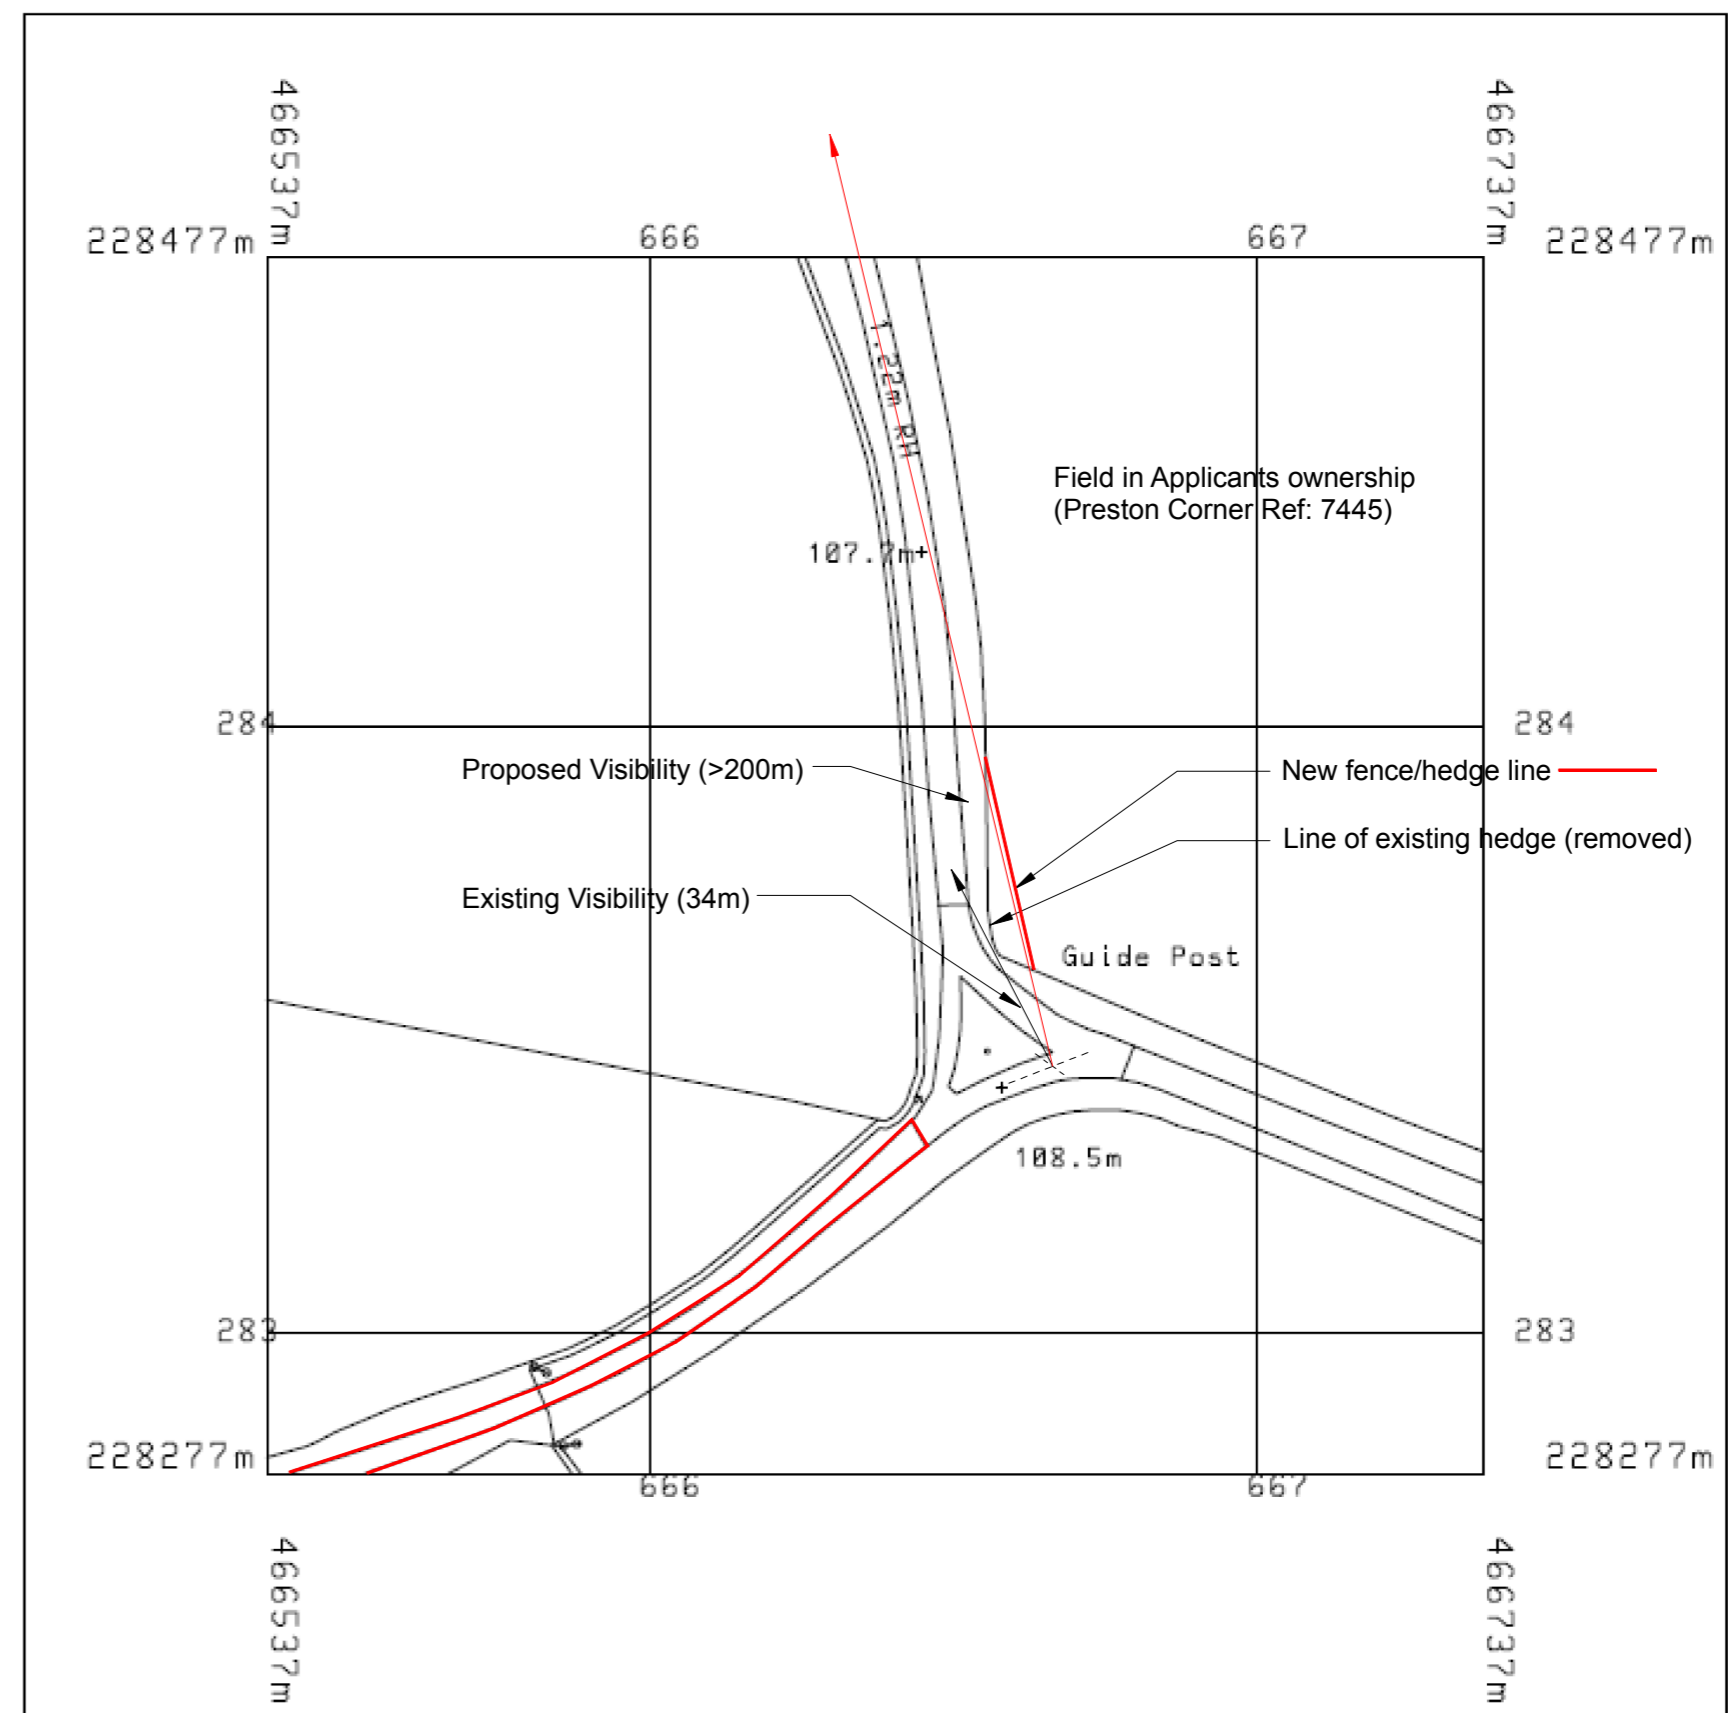

Metres
0 10 20 30 40 50
1:1250

N Cowley Farm, Preston Bissett,
Buckingham
MK18 4DR

01 EXISTING
SITE LOCATION LAYOUT

1:1250

02 PROPOSED
VISIBILITY SPLAY ALTERATIONS

mm³ design
Dairy Farm, Hillesden, Buckingham
Buckinghamshire, MK18 4BX.

Tel: 01280 848 140
E: studio@mm3-design.co.uk

26.11.21 Issued for Comment

KR

Cowley Farmhouse, Cowley, Buckingham. MK18 4DR.

Site Location Layout

20.01.19 AL(10)001 -

1:1250 @A3 KR ©