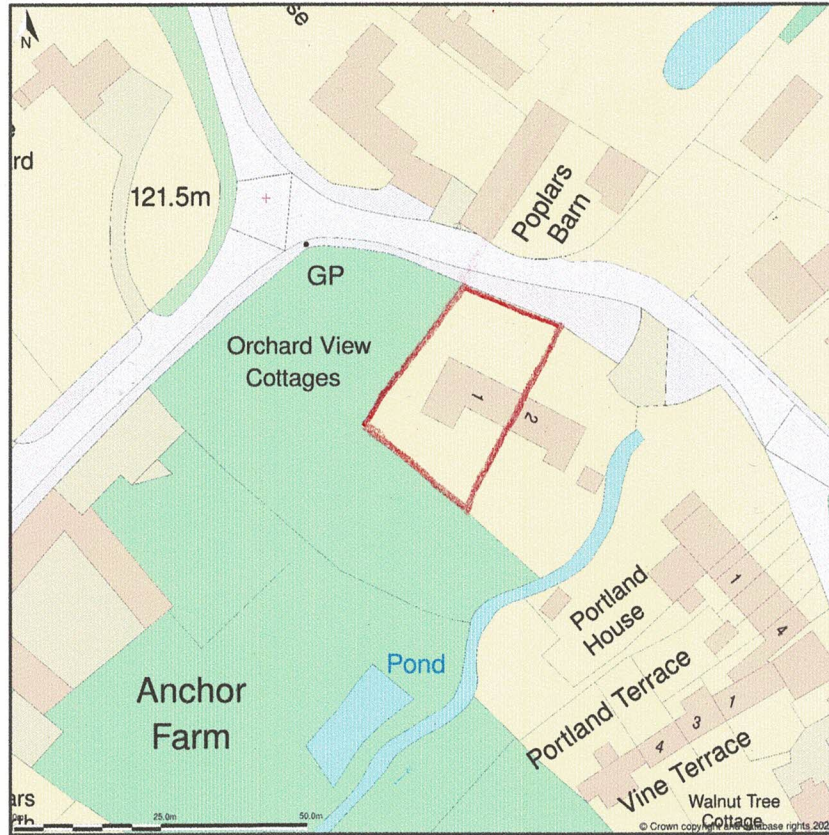

1. Orchard View Cottages, Green Lane, Evenlode, Gloucestershire, GL56 0NN

Site Plan shows area bounded by: 422187.76, 229103.09 422329.18, 229244.51 (at a scale of 1:1250), OSGridRef: SP22252917. The representation of a road, track or path is no evidence of a right of way. The representation of features as lines is no evidence of a property boundary.

Produced on 17th May 2022 from the Ordnance Survey National Geographic Database and incorporating surveyed revision available at this date. Reproduction in whole or part is prohibited without the prior permission of Ordnance Survey. © Crown copyright 2022. Supplied by <https://www.buyaplan.co.uk> digital mapping a licensed Ordnance Survey partner (100053143). Unique plan reference: #00732920-EDCB31

LOCATION PLAN
DWG REF: 100/304/2022
SCALE: 1:1250 @ A4.