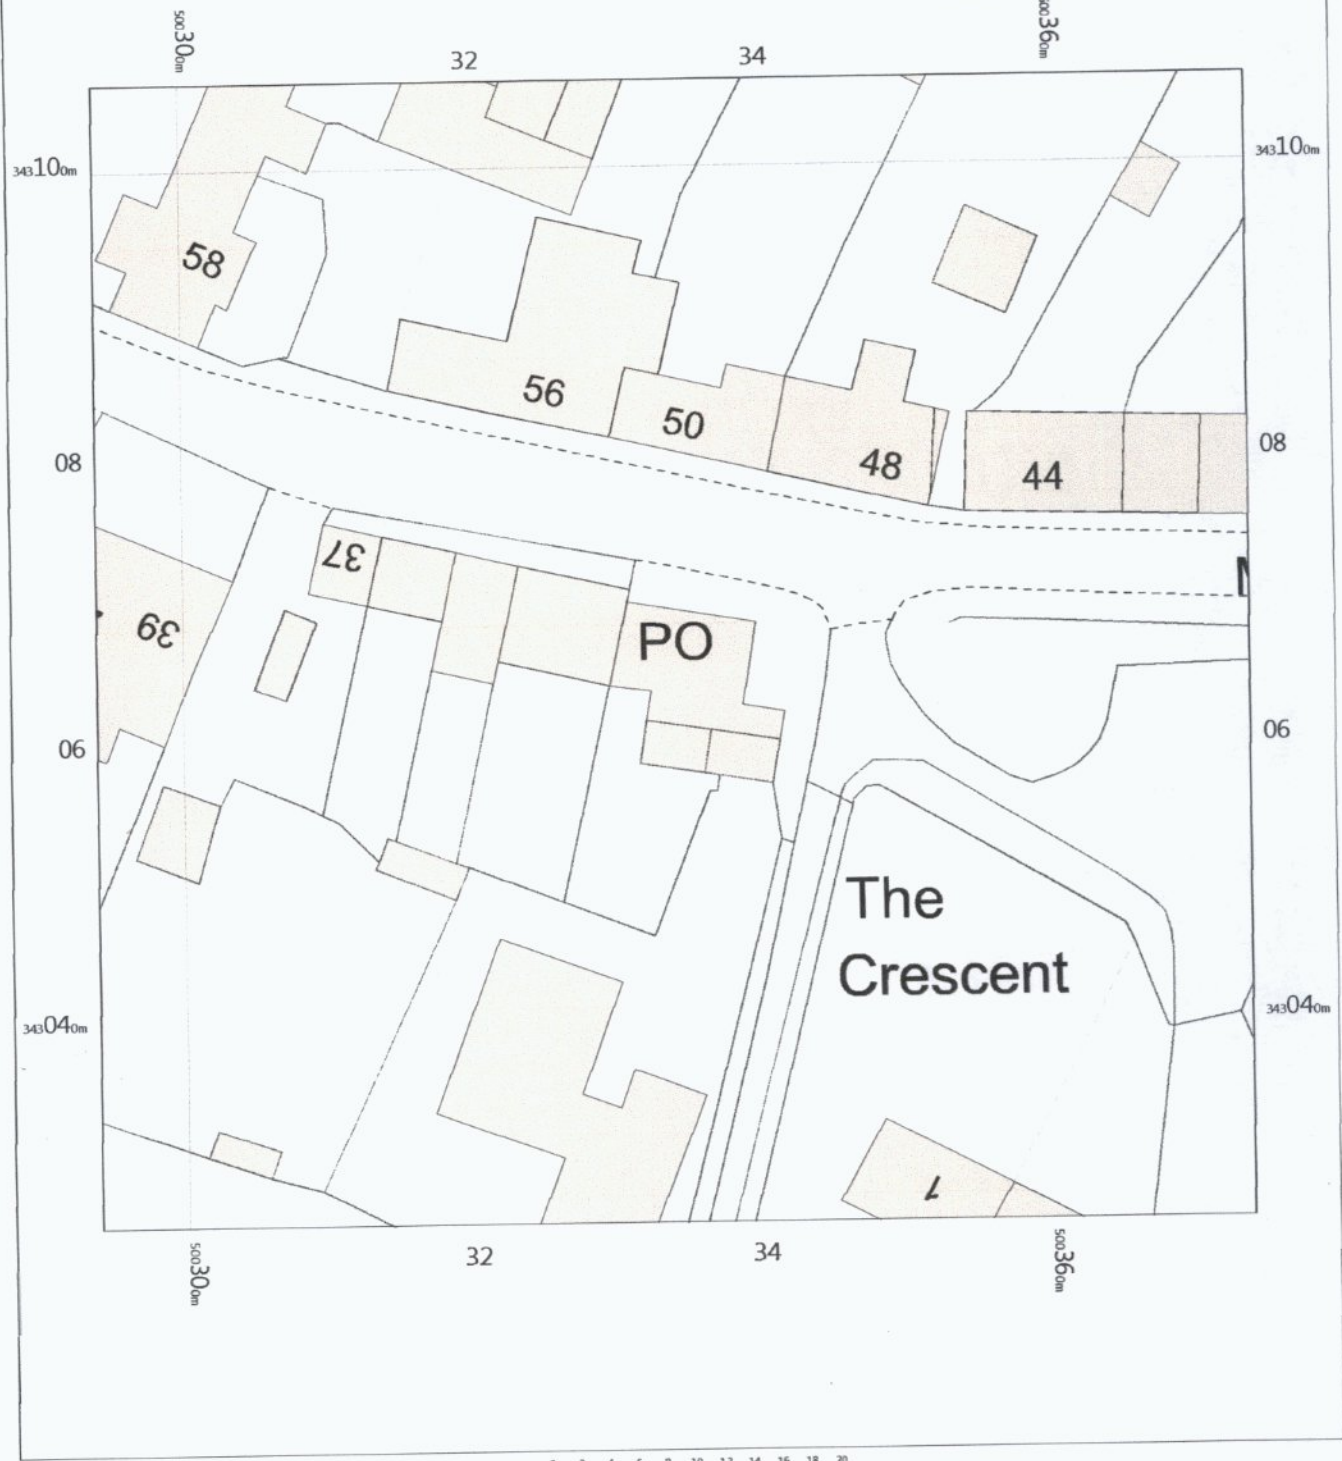

Brock Road

NORTH KESTEVEN
20 MAY 2022
DISTRICT COUNCIL

OS MasterMap 1250/2500/10000 scale
 Monday, May 16, 2022, ID: BW1-01038563
www.walters-property.com

1:500 scale print at A4, Centre: 500334 E, 343066 N

©Crown Copyright Ordnance Survey. Licence no. 100041041

Tel: 01522 696496
 ray@walters-rural.com