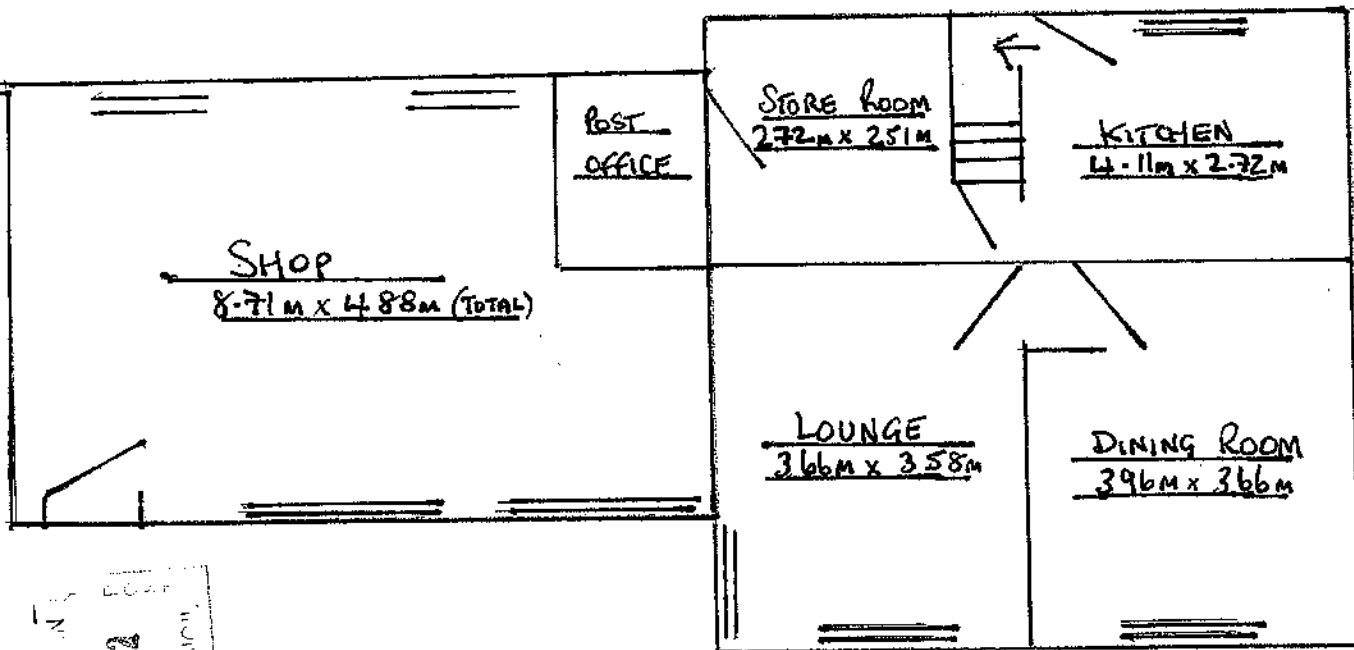

GROUND FLOOR

FIRST FLOOR

31 MAIN STREET
WILSFORD

↑ VIEW FROM FRONT ↑

SCALE - 1:92 / DIMENSIONS - 16.33m

R NORTH DISTRICT COUNCIL
 20 MAY 2022
 THE DISTRICT COUNCIL