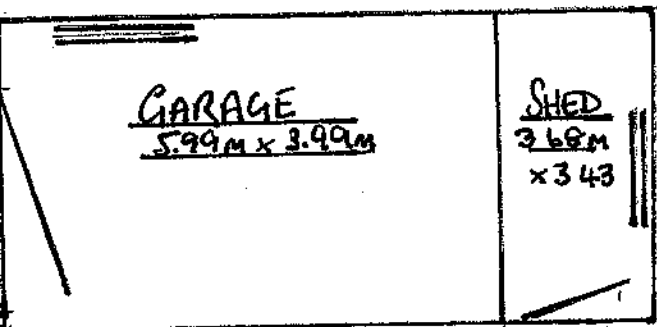

GROUND FLOOR

FIRST FLOOR

31 MAIN STREET
WILSFORD

↑ VIEW FROM FRONT ↑

SCALE - 1:92 / DIMENSIONS - 16.33m

R NORTH DISTRICT COUNCIL
 20 MAY 2022
 THE DISTRICT COUNCIL