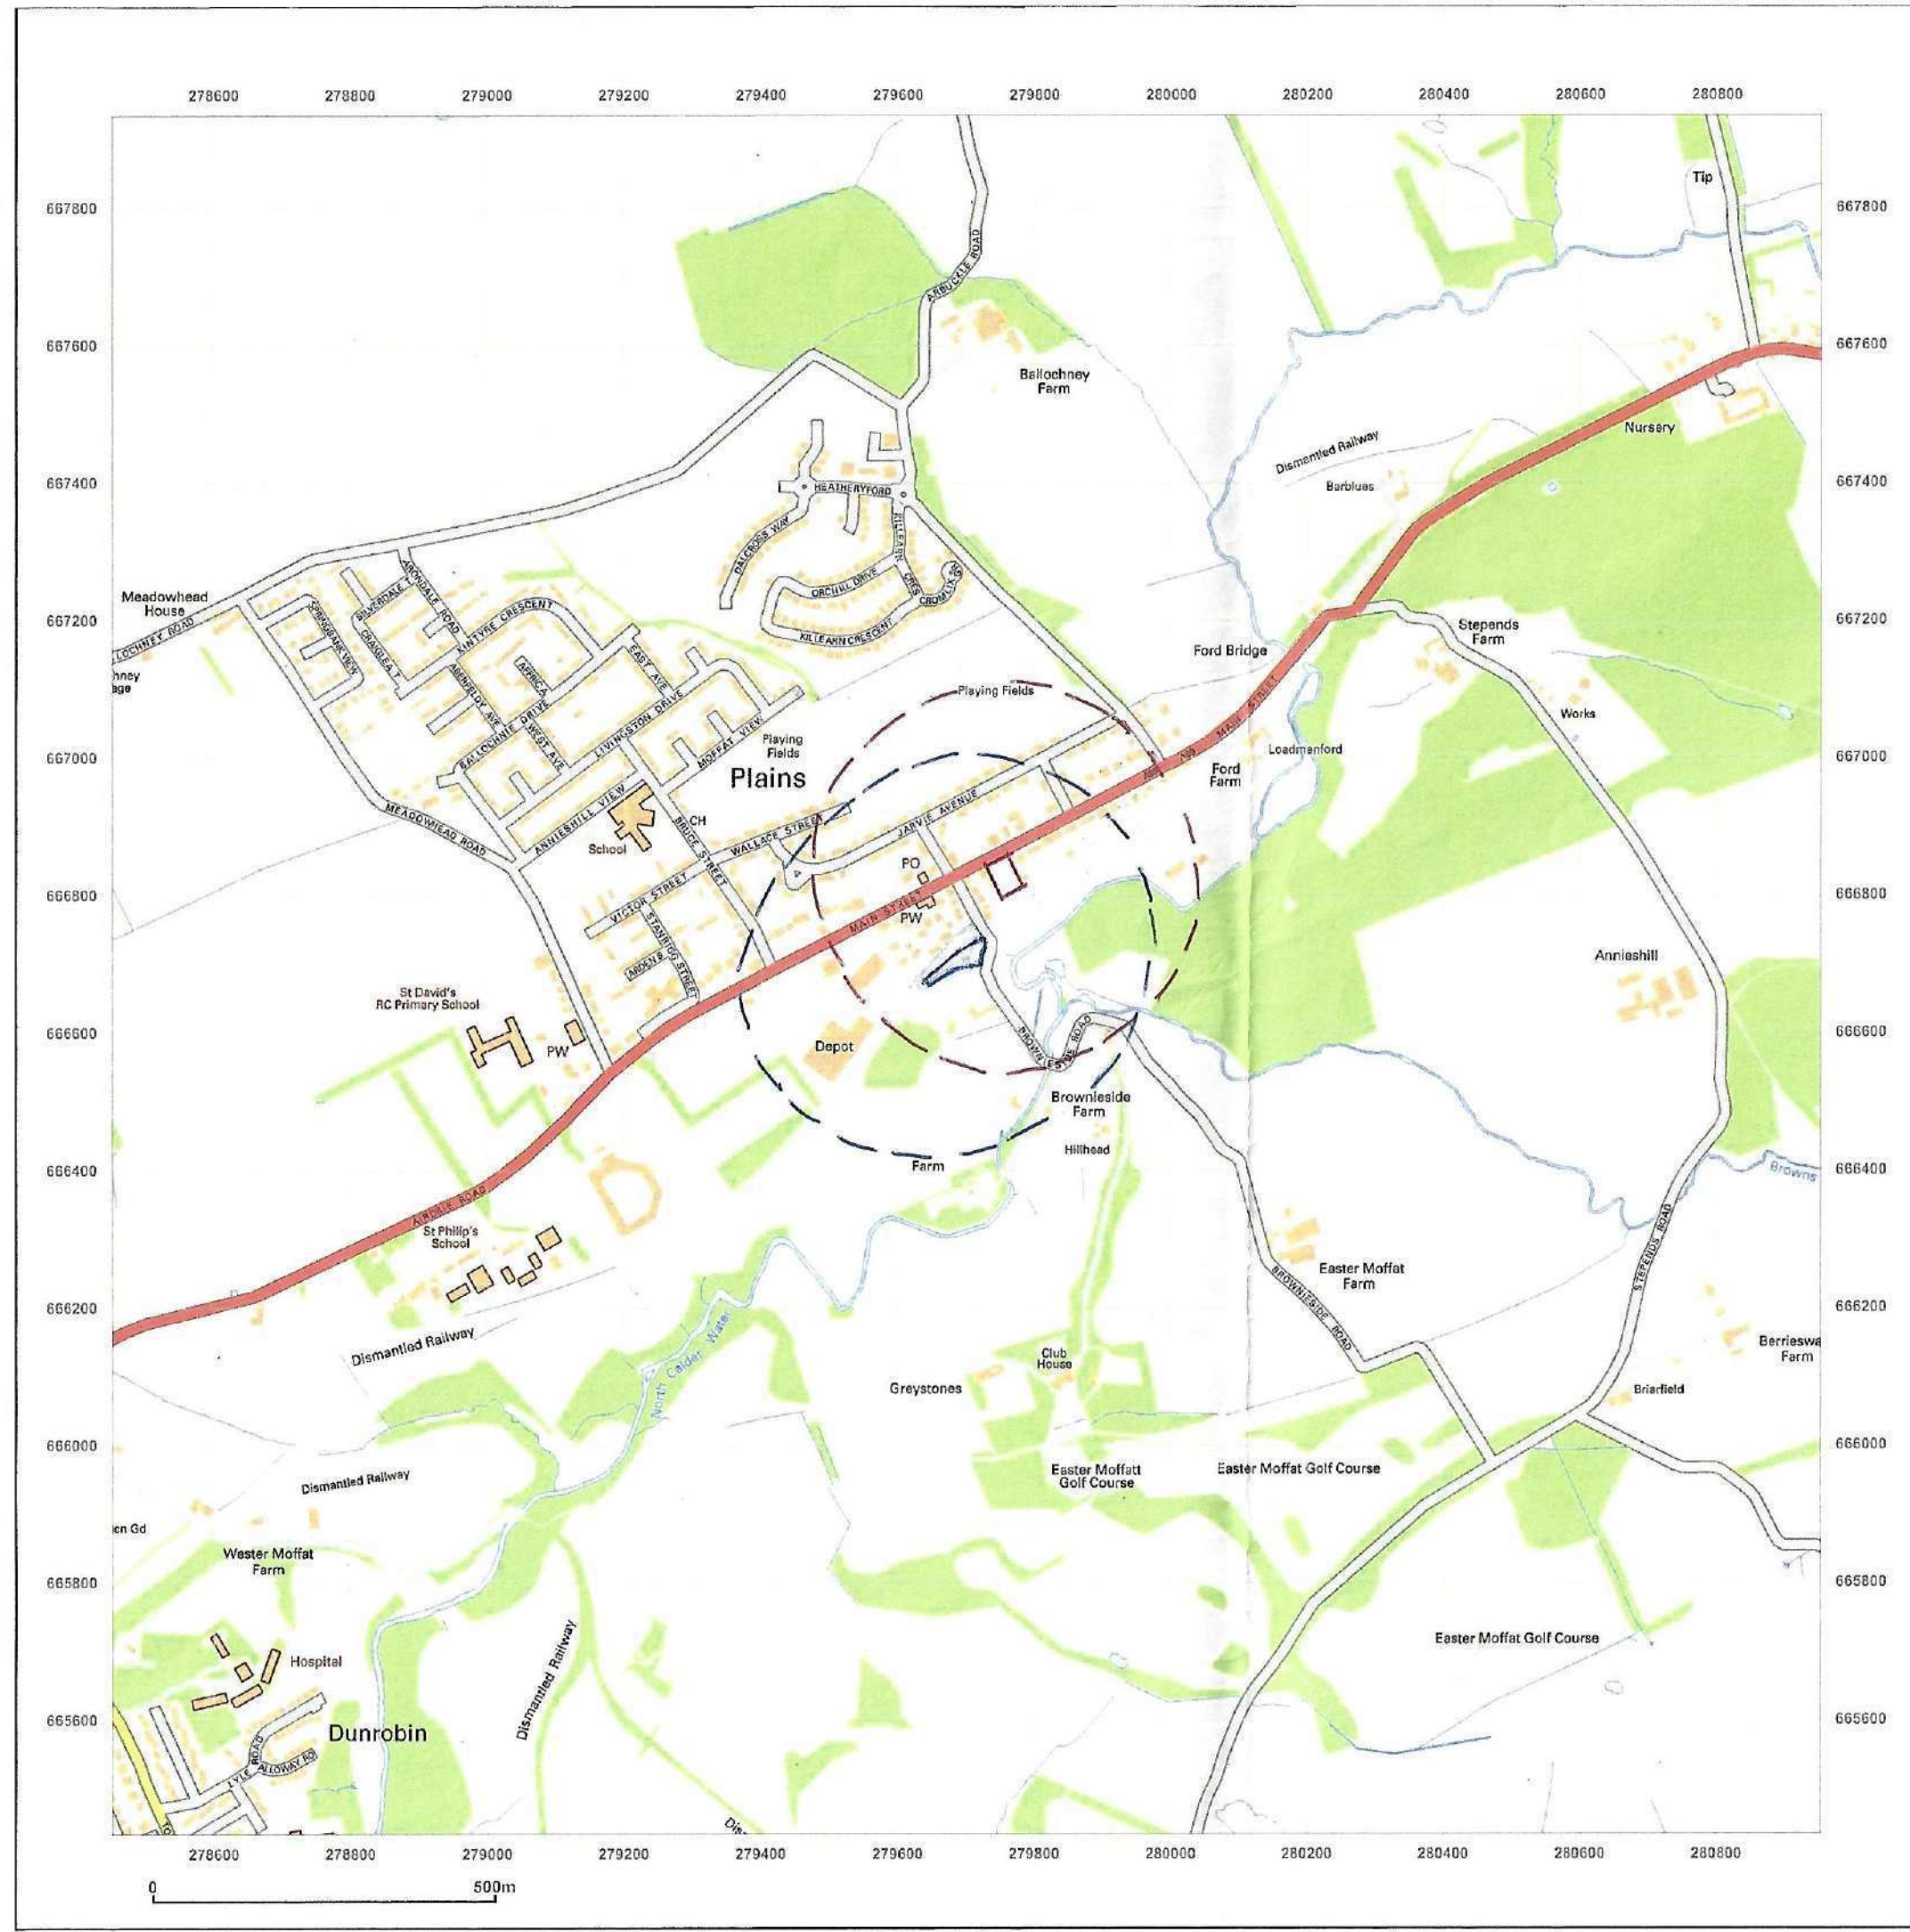

Site Details:

Client Ref: 36160
Report Ref: CMAPS-MNOW-706065-831036-36160-
Grid Ref: 279702, 666684

Map Name: National Grid

Map date: 2010

Scale: 1:10,000

Printed at: 1:10,000

*Red - 120 Main St
Blue - Brownieside Cottage*

Produced by
GroundSure Insights
T: 08444 159000
E: info@groundsure.com
W: www.groundsure.com

Supplied by:
<http://www.mapsnowdirect.co.uk/>
support@mapsnow.co.uk

© Crown copyright and database rights 2018 Ordnance Survey 10003
Production date: 19 April 2018

Map legend available at:
www.groundsure.com/sites/default/files/groundsure_legend.pdf