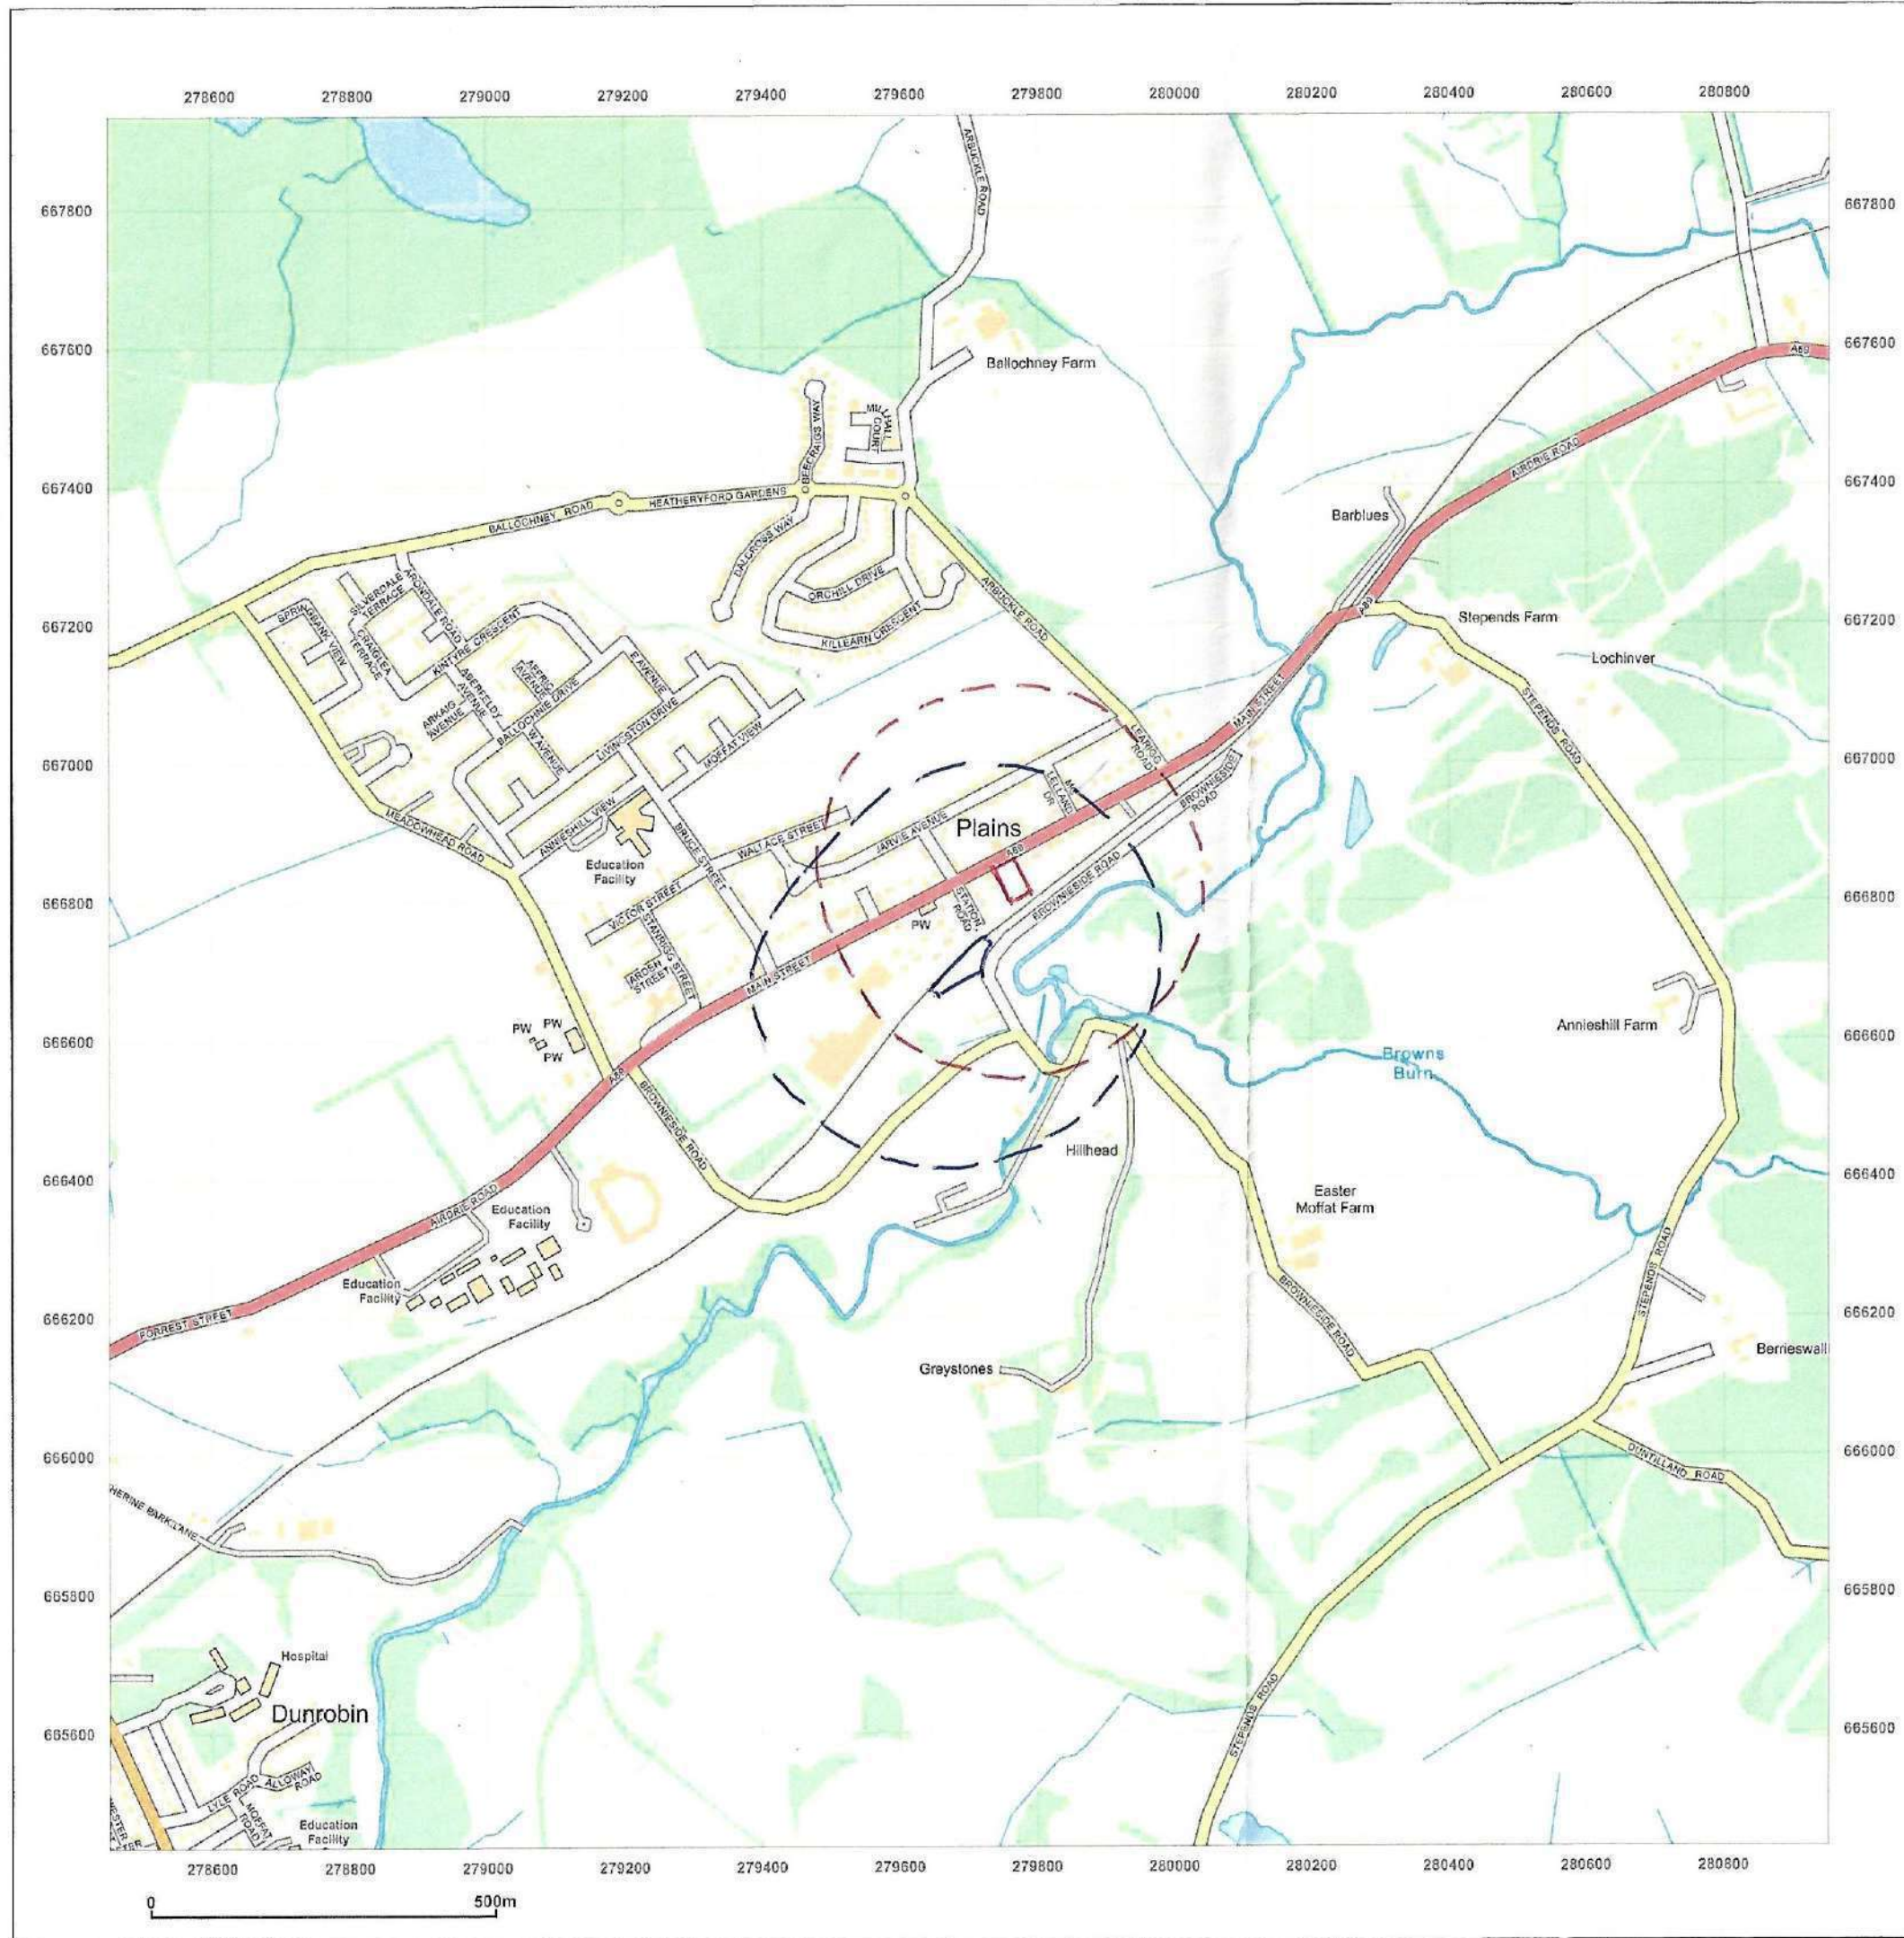

Site Details:

Client Ref: 36160
Report Ref: CMAPS-MNOW-706065-831036-36160-
Grid Ref: 279702, 666684

Map Name: National Grid

Map date: 2014

Scale: 1:10,000

Printed at: 1:10,000

*Red - 120 Main St.
Blue - Bronnieside Cottage*

Produced by
GroundSure Insights
T: 08444 159000
E: info@groundsure.com
W: www.groundsure.com

Supplied by:
<http://www.mapsnowdirect.co.uk/>
support@mapsnow.co.uk

© Crown copyright and database rights 2018 Ordnance Survey 10003

Production date: 19 April 2018

Map legend available at:
www.groundsure.com/sites/default/files/groundsure_legend.pdf