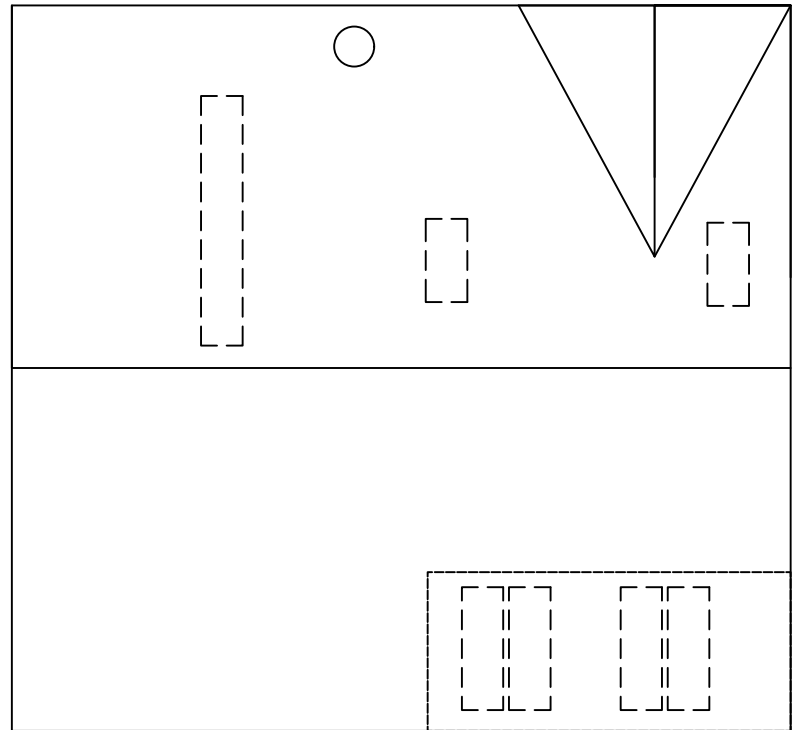

First floor

Rooflines

Ground floor

Project name:	New house in the grounds of Whinburn
Project Address:	Jackson Lane, Bradley, BD20 9HG.
Drawing name:	Floor plans
Drawing Scale:	1:100
Drawing Revision:	11
Drawing Author:	Charles Fazackerley
Author email:	charles@blaitwaitedevelopments.com