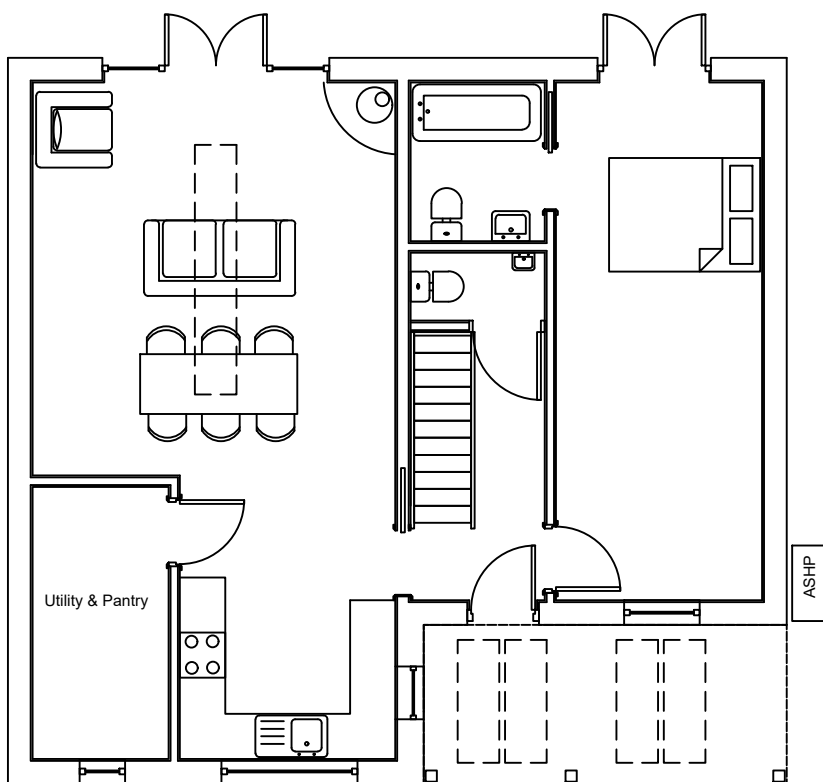

First floor

Rooflines

Ground floor

Project name:	New house in the grounds of Whinburn
Project Address:	Jackson Lane, Bradley, BD20 9HG.
Drawing name:	Floor plans
Drawing Scale:	1:100
Drawing Revision:	11
Drawing Author:	Charles Fazackerley
Author email:	charles@blaitwaitedevelopments.com