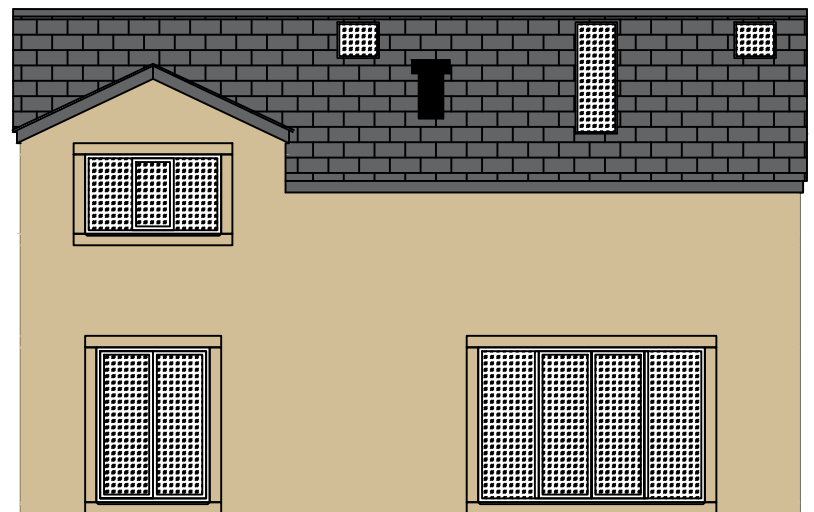

Proposed South Elevation

Proposed North Elevation

Project name: New house in the grounds of Whinburn
 Project Address: Jackson Lane, Bradley, BD20 9HG.
 Drawing name: North and South Elevations
 Drawing Scale: 1:100
 Drawing Revision: 11
 Drawing Author: Charles Fazackerley
 Author email: charles@blaithwaitedevelopments.com