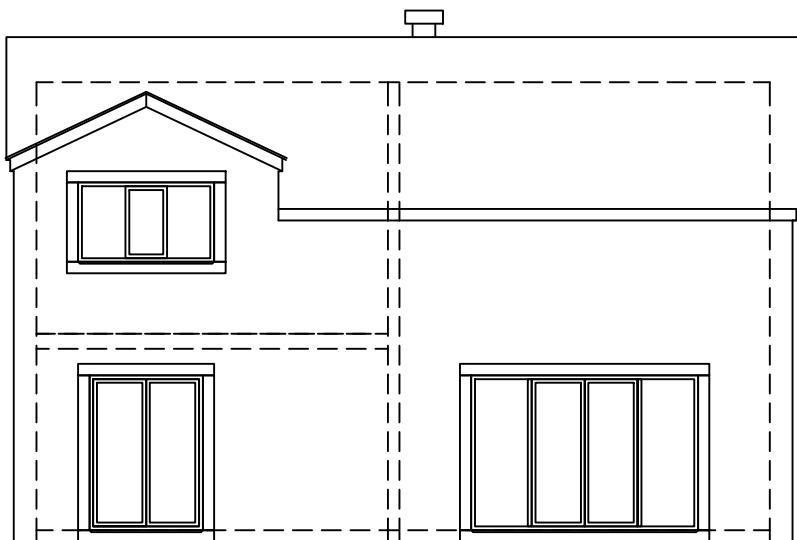

Proposed South Elevation

Proposed North Elevation

Project name: New house in the grounds of Whinburn
 Project Address: Jackson Lane, Bradley, BD20 9HG.
 Drawing name: North and South Elevations
 Drawing Scale: 1:100
 Drawing Revision: 11
 Drawing Author: Charles Fazackerley
 Author email: charles@blaithwaitedevelopments.com