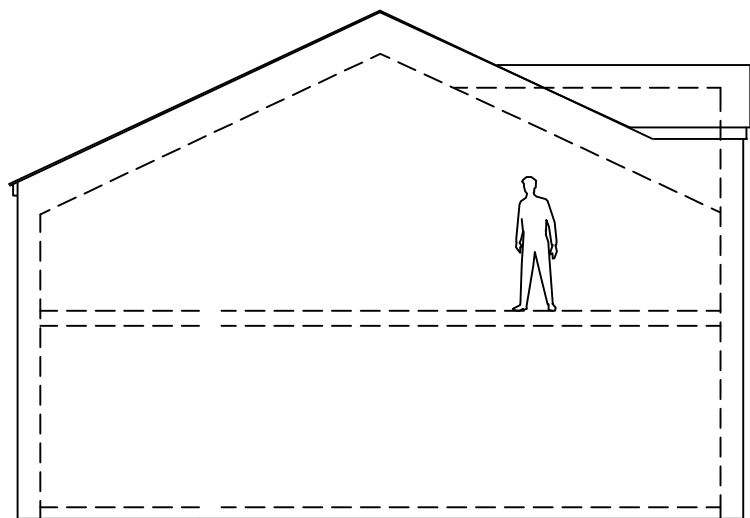

Proposed West Elevation

Proposed East Elevation

Project name: New house in the grounds of Whinburn  
 Project Address: Jackson Lane, Bradley, BD20 9HG.  
 Drawing name: East and West Elevations  
 Drawing Scale: 1:100  
 Drawing Revision: 11  
 Drawing Author: Charles Fazackerley  
 Author email: charles@blaithwaitedevelopments.com