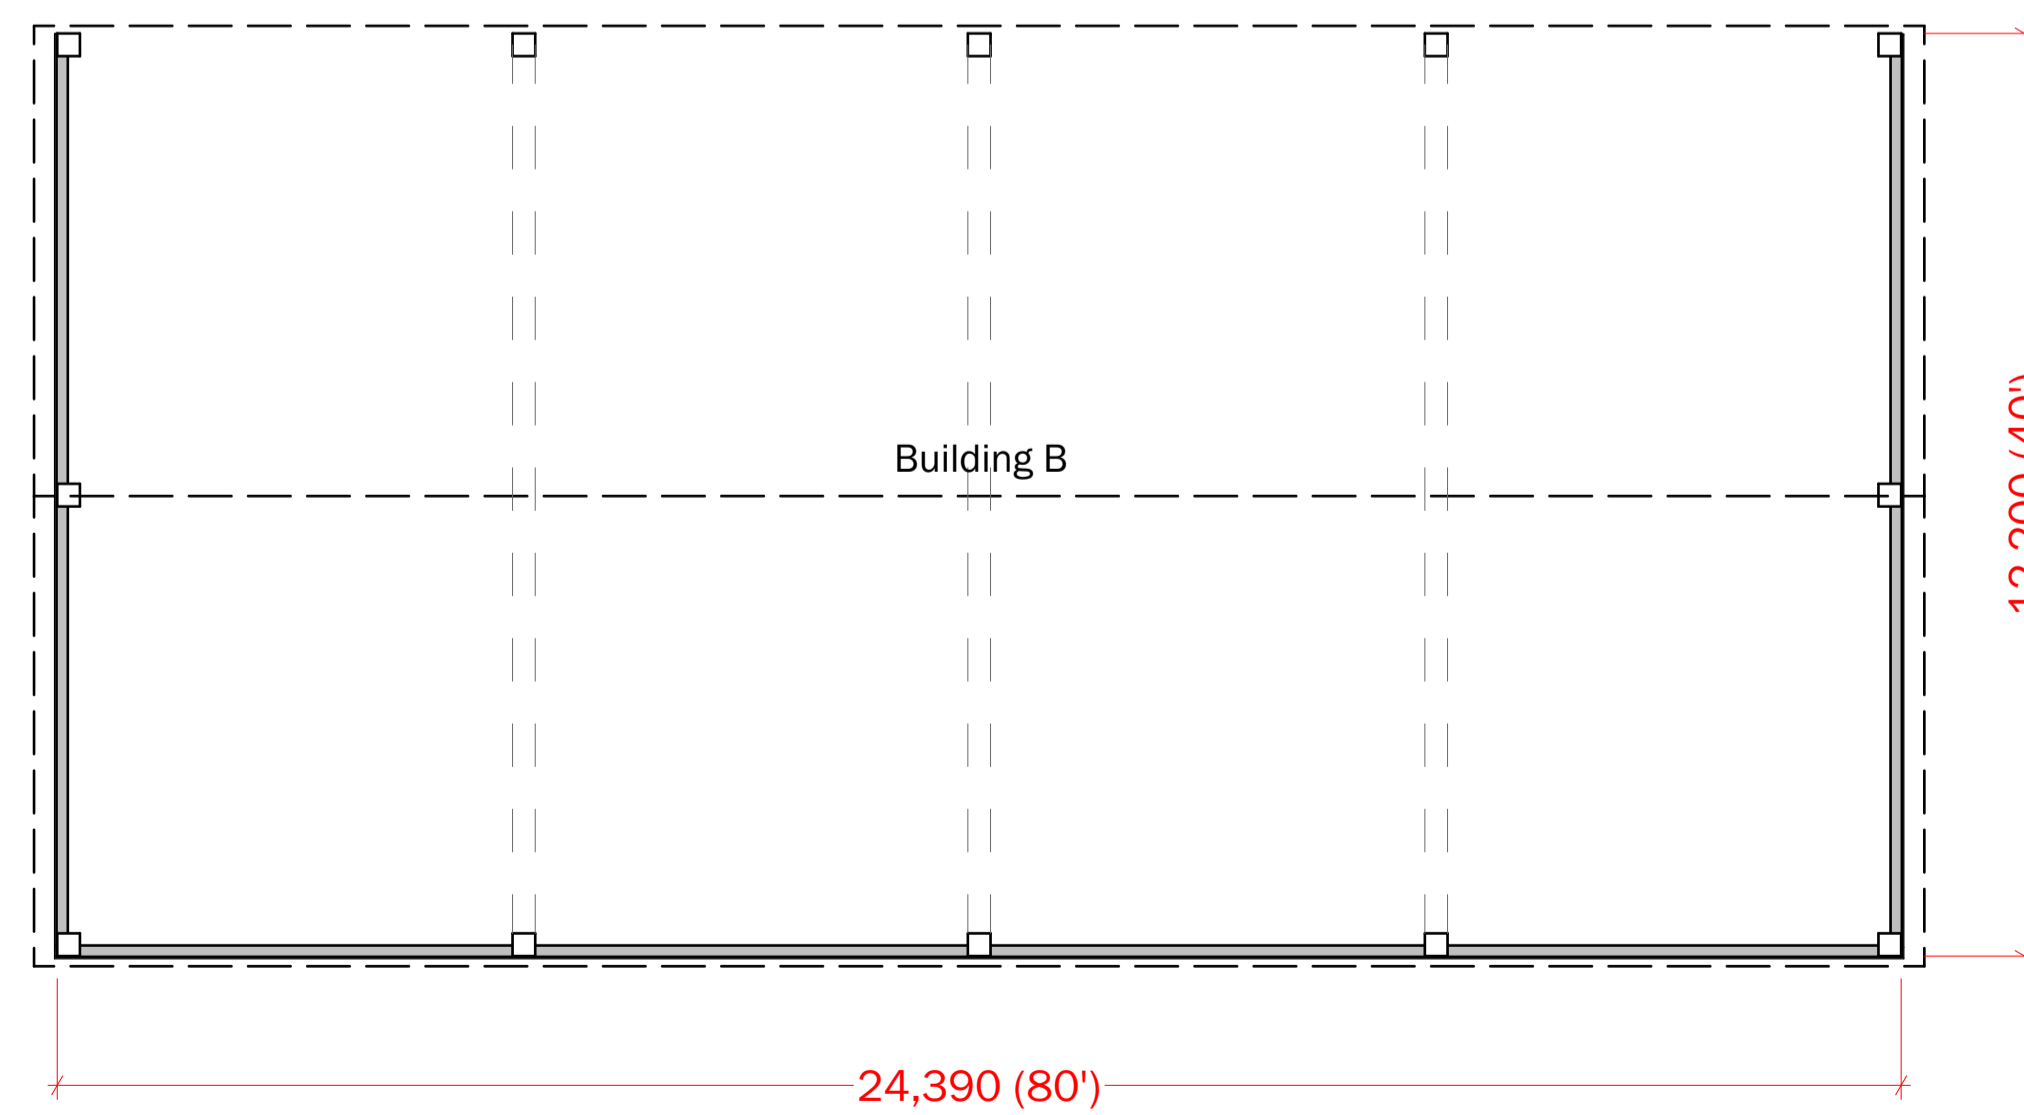

Ground Floor

client		
Avocet Farming Ltd		
project		
Proposed Agricultural Buildings, Colton Hall Farm, Colton		
drawing		
Plans and Elevation Building B		
date	scale	@ A1
Jun 22	1:100	
drawn	check	
JDA	ELG	

ARCHITECTURE + PLANNING
www.brown-co.com