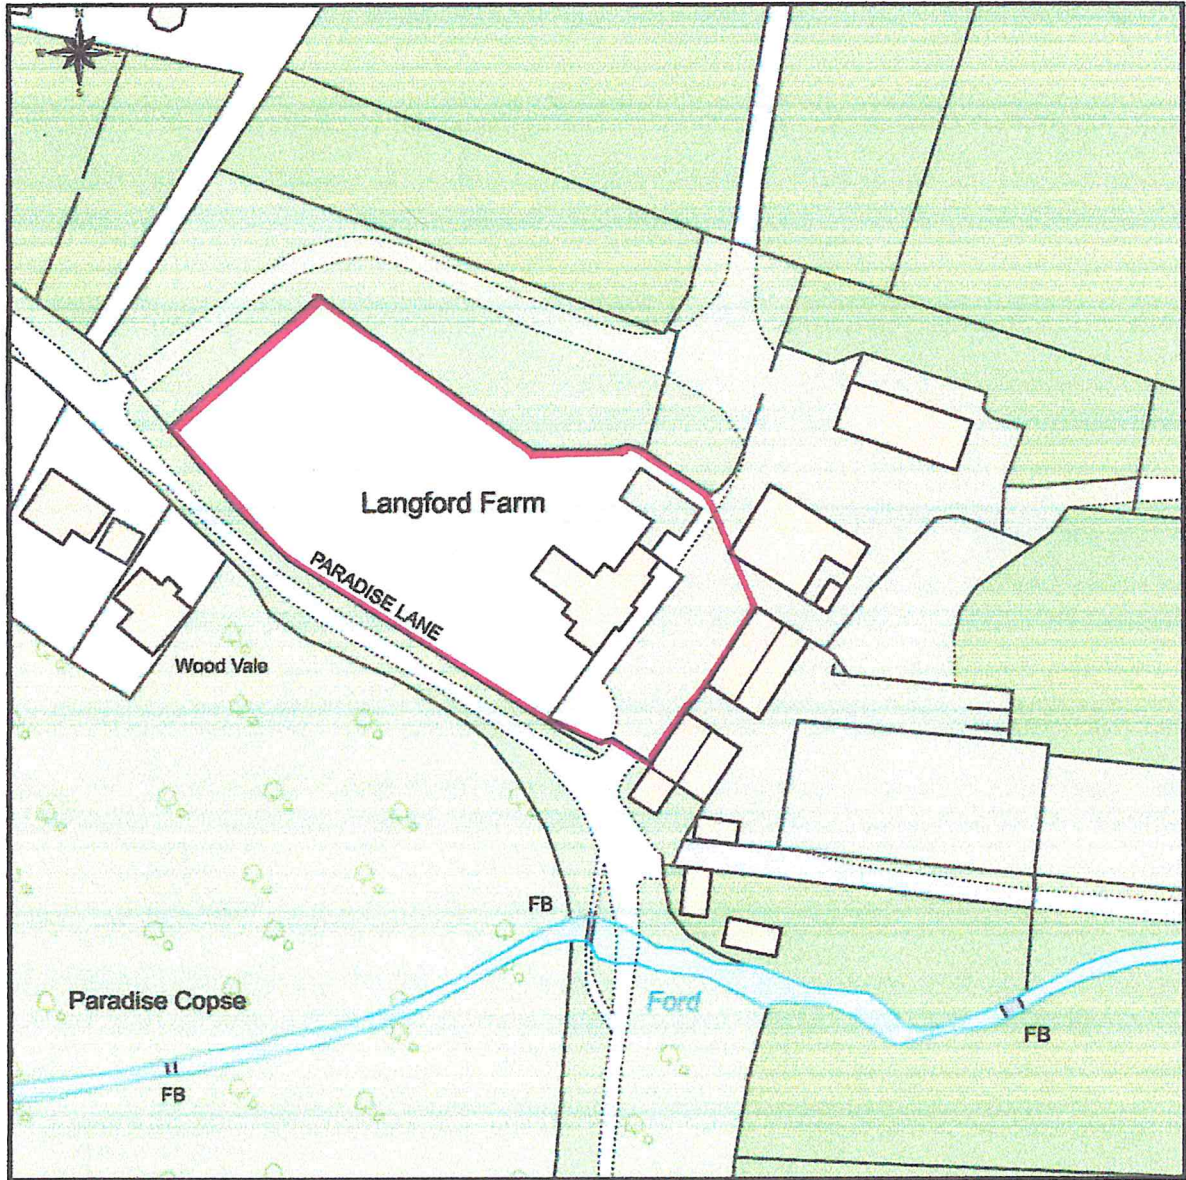

# Langford Farm Paradise Lane Southampton SO40 7GS

This Plan includes the following Licensed Data: OS MasterMap Colour PDF Location Plan by the Ordnance Survey National Geographic Database and incorporating surveyed revision available at the date of production. Reproduction in whole or in part is prohibited without the prior permission of Ordnance Survey. The representation of a road, track or path is no evidence of a right of way. The representation of features, as lines is no evidence of a property boundary. © Crown copyright and database rights, 2022. Ordnance Survey 0100031673

0m 20m 40m 60m 80m 100m

Scale: 1:1250, paper size: A4

SC/MJL

Site/Location Plan

**emapsite™**  
plans

Prepared by: Michael Lethbridge, 26-05-2022