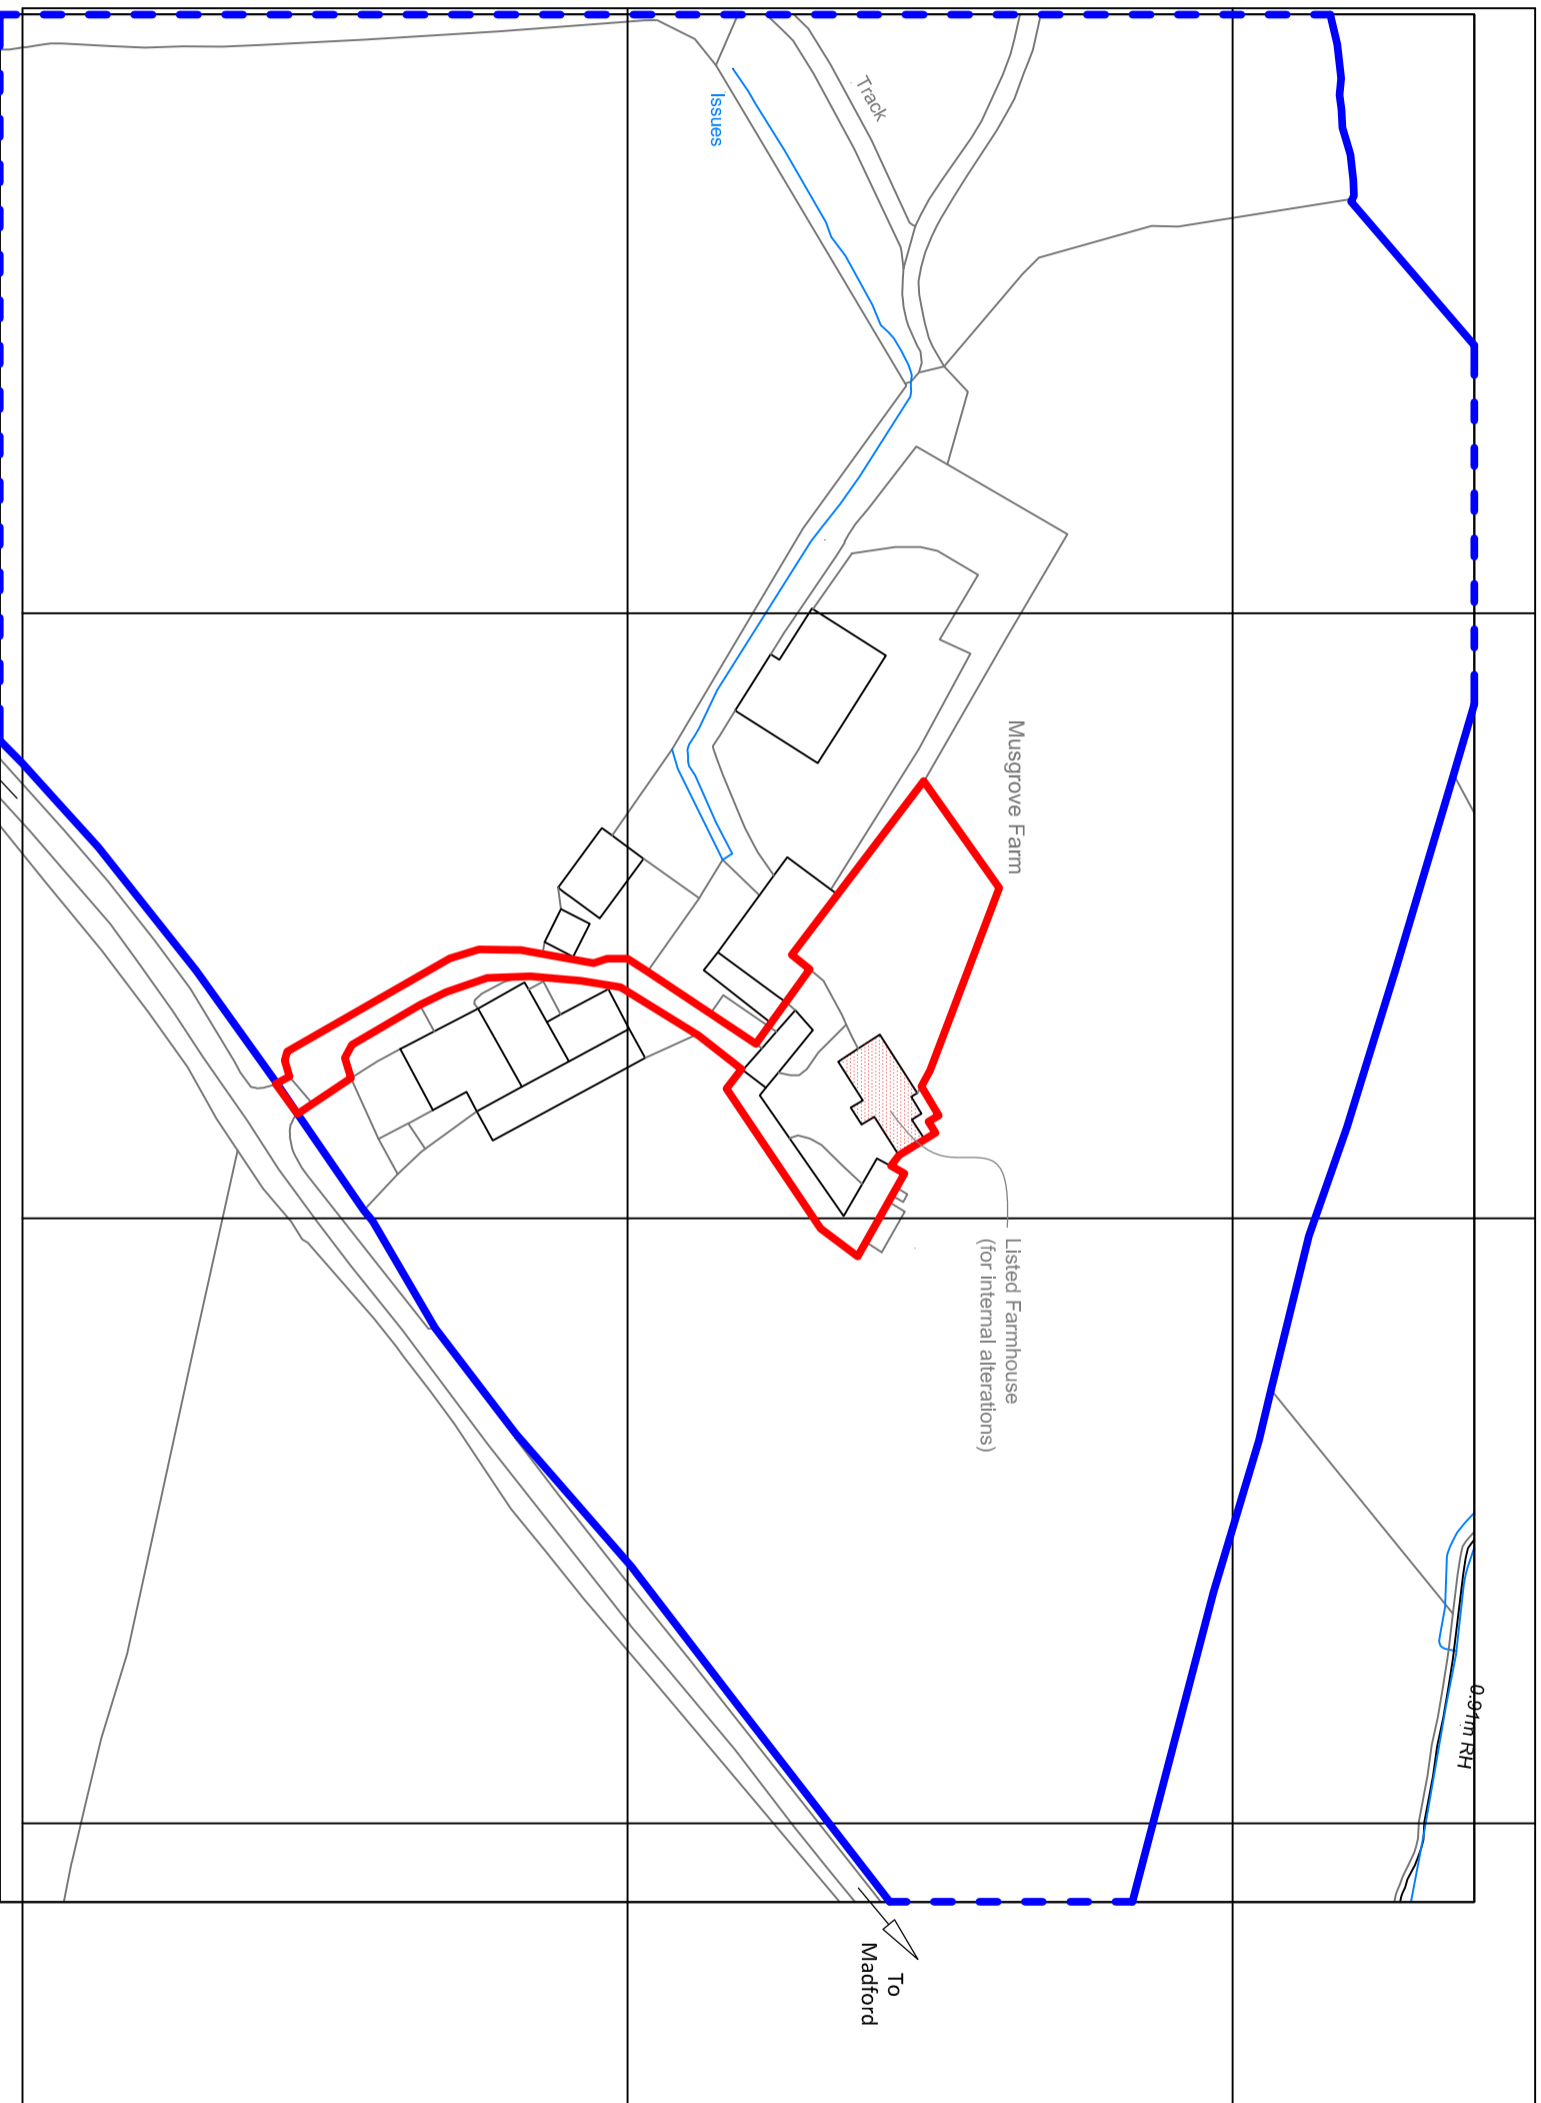

111150m

111100m

111000m

110900m

©Crown Copyright. All rights reserved. Licence no. 100019980

Site Location Plan

Scale 1:1250

KEITH FARMER BUILDING SERVICES LTD

CHARTERED SURVEYORS, ARCHITECTURAL DESIGNERS
& BUILDING CONSULTANTS

OLD BARN COURT
WRANGWAY
WELLINGTON
SOMERSET
TA21 9QG

01823 666223
www.keithfarmer.co.uk

NOTES:

PROPOSED DEVELOPMENT

SITE BOUNDARY

DO NOT COPY - IF IN DOUBT ASK

PROJECT:

INTERNAL ALTERATIONS TO
FARMHOUSE AT MUSGROVE
FARM, DUNKESWELL,
HONITON EX14 4RR

CLIENT:

MR HUGHES & MS BOTT

DRAWING TITLE:

SITE LOCATION PLAN

SCALE (ISO-A3): 1:1250

DATE: 01/04/2022

DRAWN BY: fb

CHECKED BY: dk

PROJECT REF: 22-012

DRAWING No. PA101

REV: ---