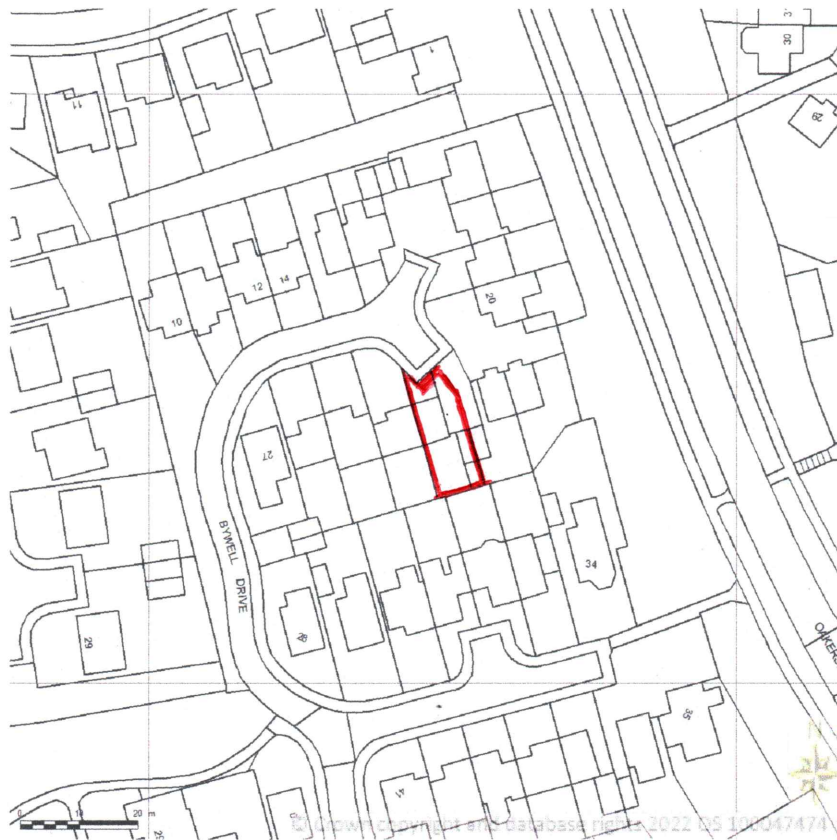

SITE LOCATION PLAN

AREA 2 HA

SCALE: 1:1250 on A4

CENTRE COORDINATES: 442347 , 539444

Supplied by Streetwise Maps Ltd

www.streetwise.net

Licence No: 100047474

21:05:35 16/05/2022