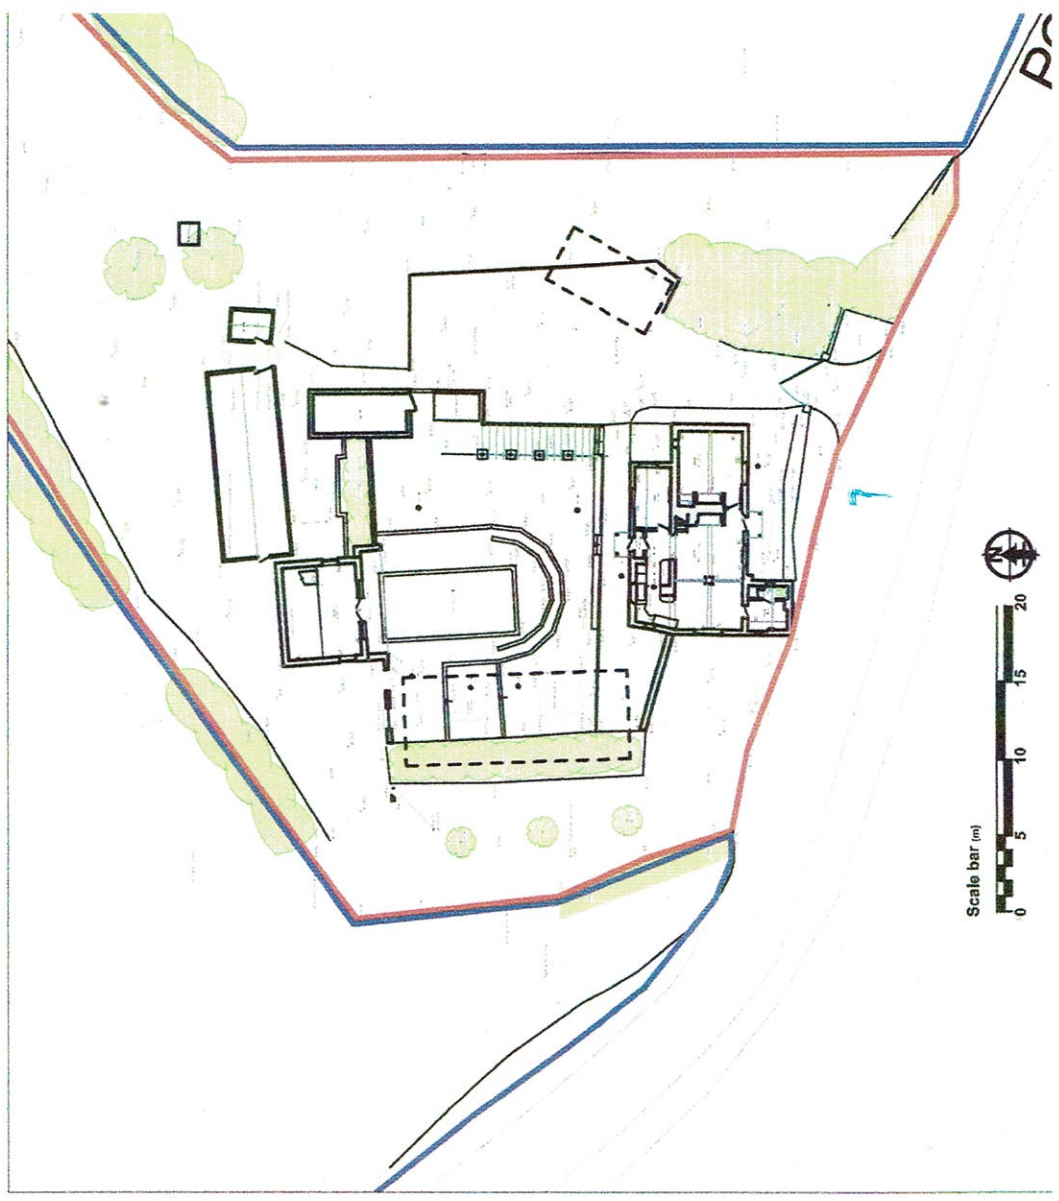

Pondcast Farmhouse Site location & block plan

David & Mandy Goodey
20 May 2022
Pondcast Farmhouse
Pondcast Lane
Havenstreet
Isle of Wight
PO33 4DD

DRAWING No 3

SCALE
1:500 | 1:1250 @ A3
20 May 2022

3417