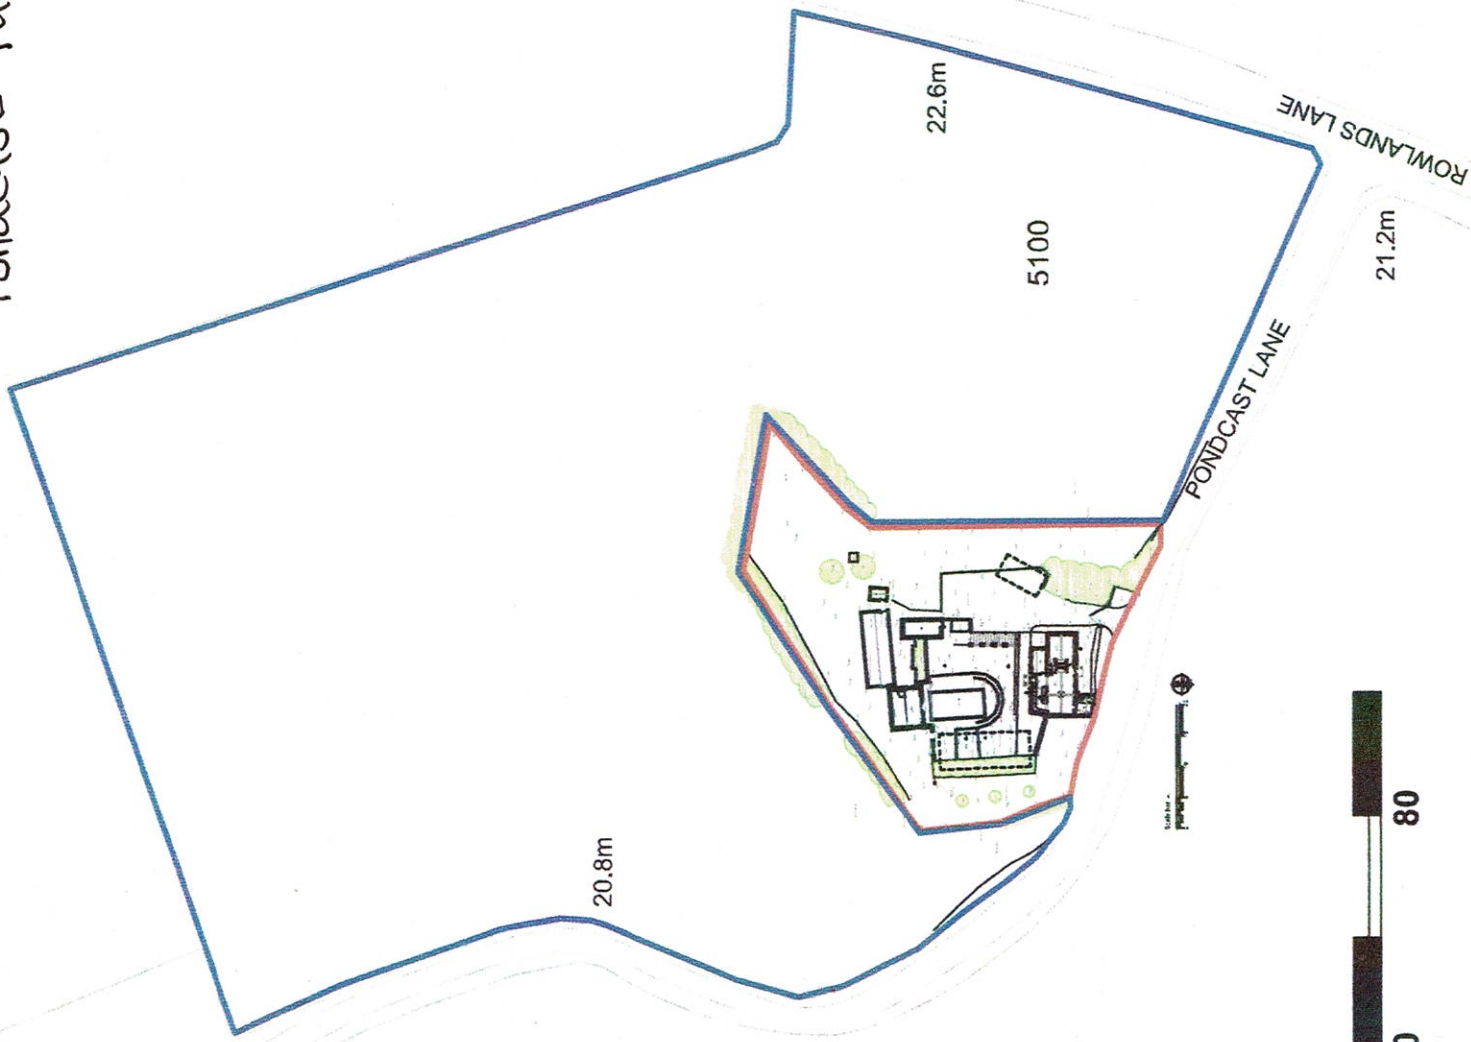

Pondcast Farmhouse Site location & block plan

David & Mandy Goodey
20 May 2022
Pondcast Farmhouse
Pondcast Lane
Havenstreet
Isle of Wight
PO33 4DD

DRAWING No 3

SCALE
1:500 | 1:1250 @ A3
20 May 2022

3417