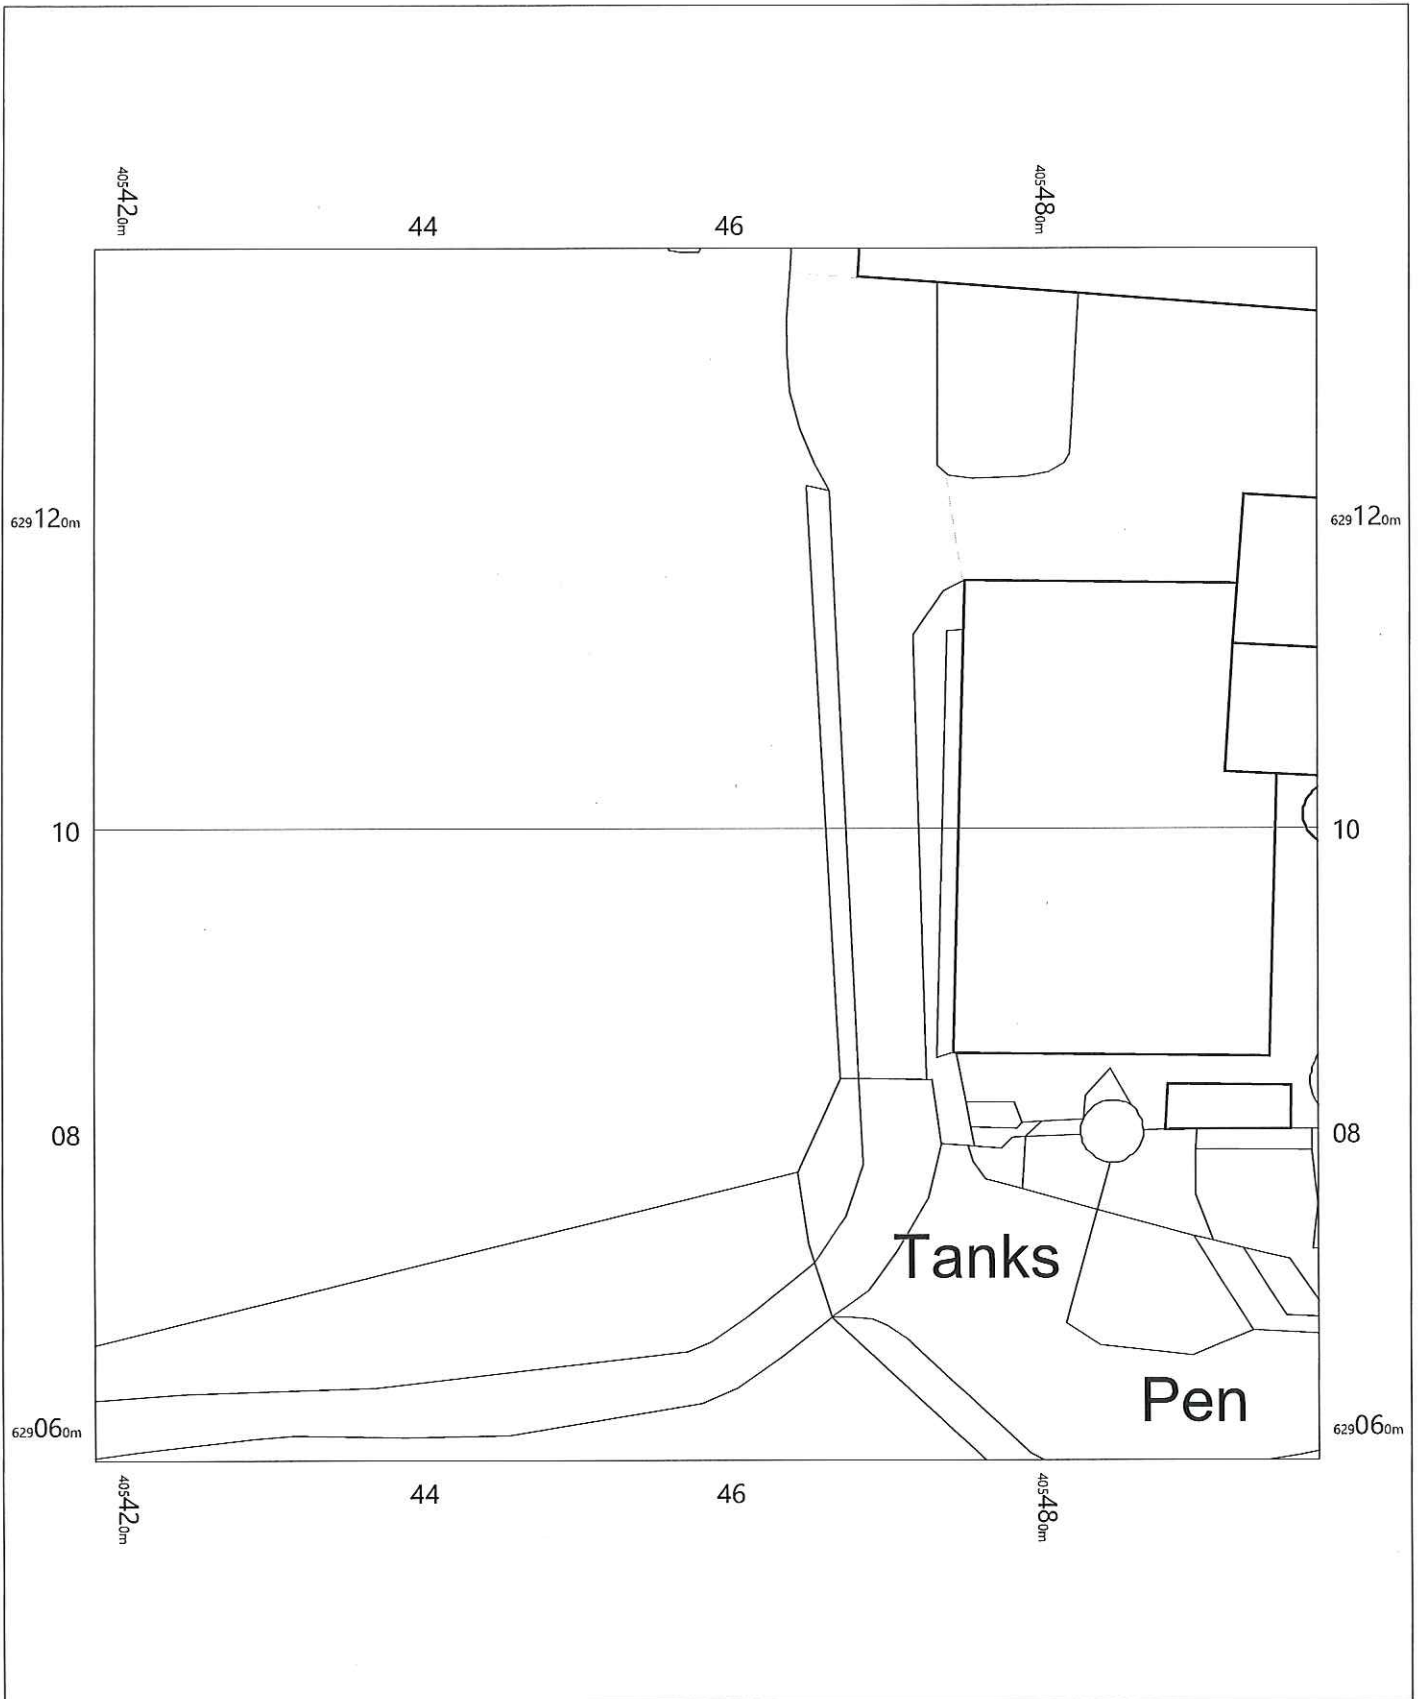

Henlaw Farm, NE66 5PZ

Existing Block Plan

S H Spours & Sons
Henlaw Farm
Alnwick,
Chatton,
Northumberland
NE66 5PZ

OS MasterMap 1250/2500/10000 scale
Friday, June 10, 2022, ID: MPMBW-01043661
www.blackwellmapping.co.uk

1:500 scale print at A4, Centre: 405458 E, 629098 N

© Crown Copyright Ordnance Survey. Licence no. 100041041

BLACKWELL'S
MAPPING SERVICES
PERSONAL & PROFESSIONAL MAPPING
www.blackwellmapping.co.uk

TEL: 0800 151 2612
maps@blackwell.co.uk