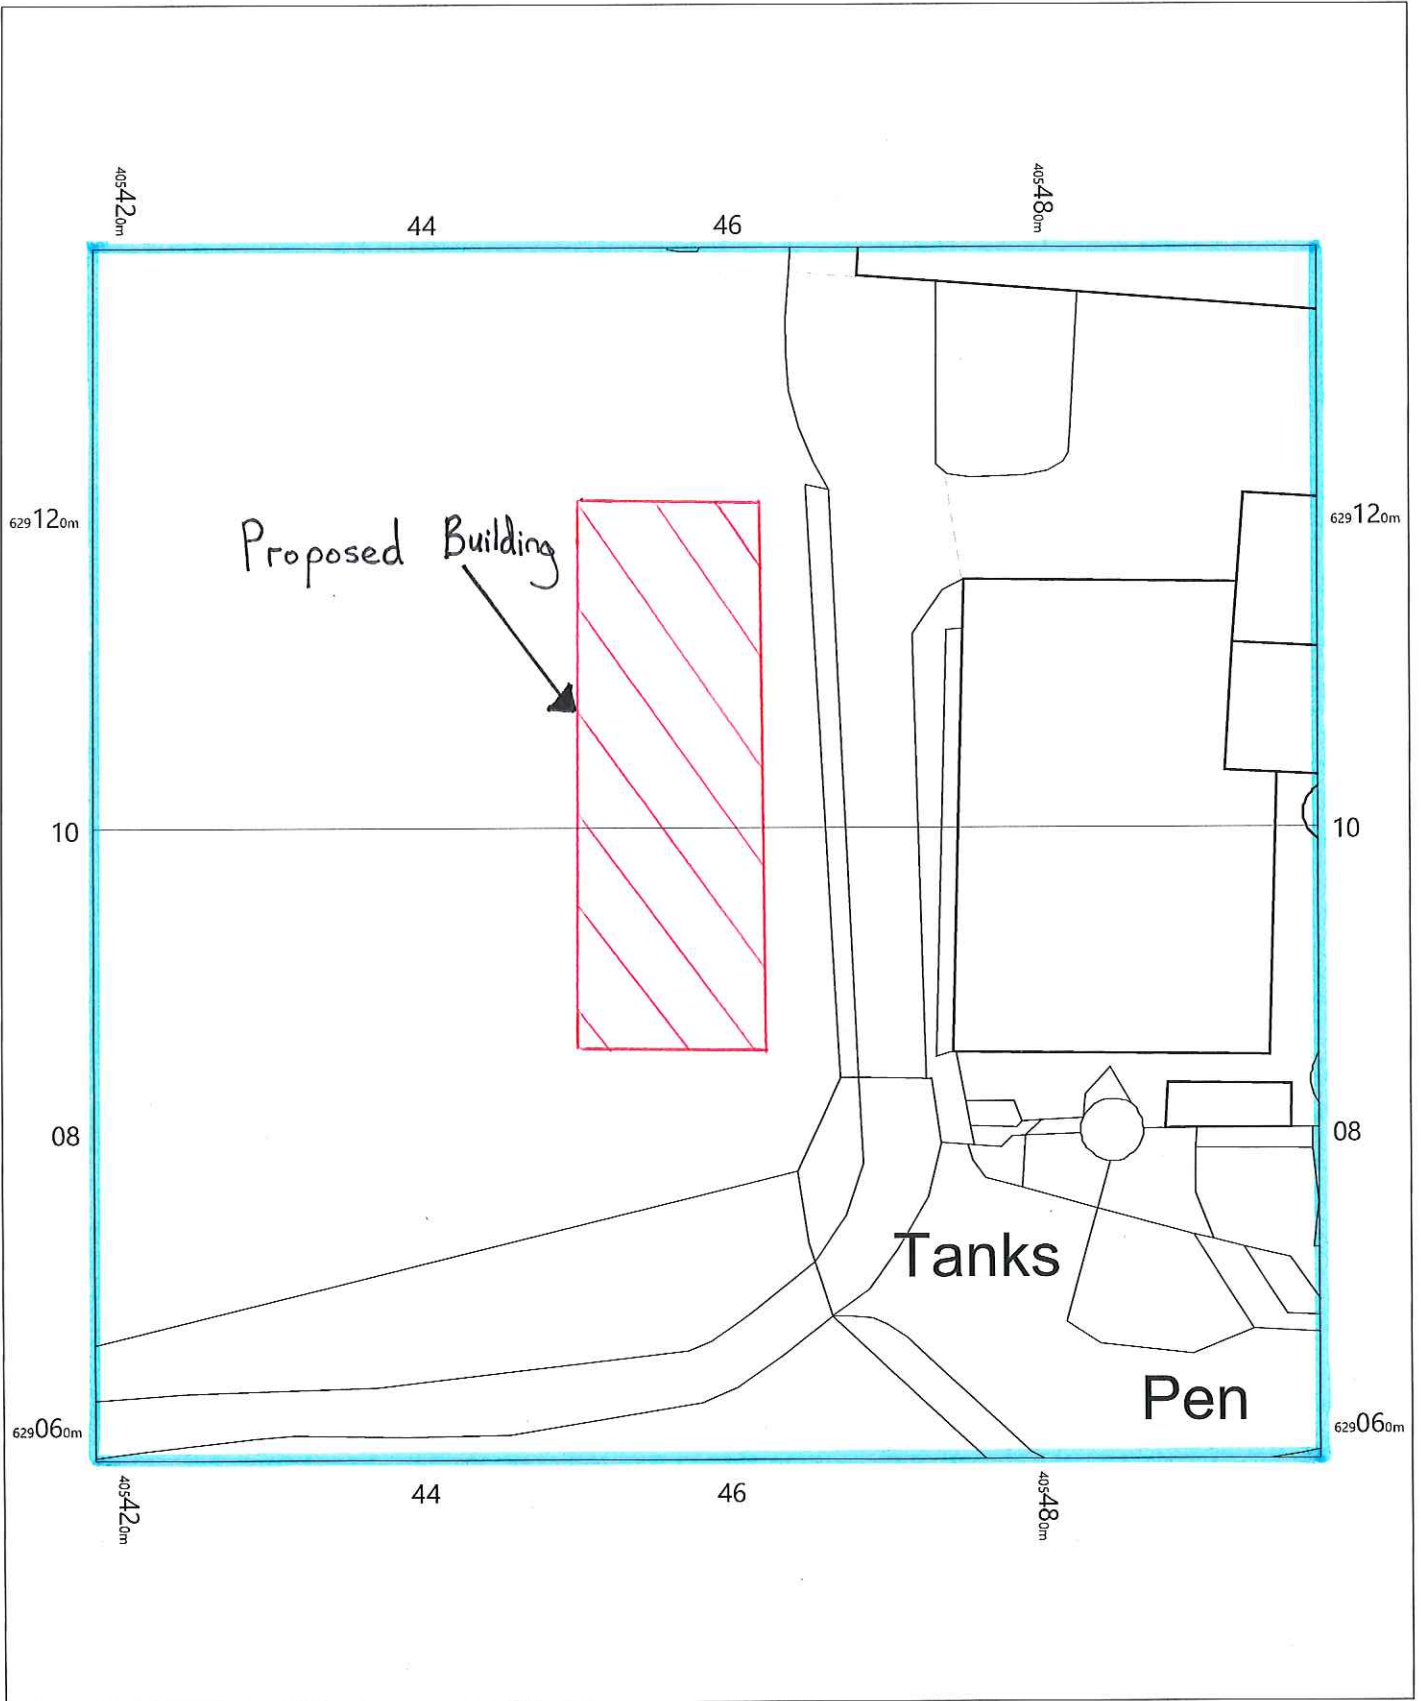

Henlaw Farm, NE66 5PZ

Proposed Block Plan

S H Spours & Sons  
Henlaw Farm  
Alnwick,  
Chatton,  
Northumberland  
NE66 5PZ

OS MasterMap 1250/2500/10000 scale  
Friday, June 10, 2022, ID: MPMBW-01043661  
[www.blackwellmapping.co.uk](http://www.blackwellmapping.co.uk)

1:500 scale print at A4, Centre: 405458 E, 629098 N

©Crown Copyright Ordnance Survey. Licence no. 100041041

**BLACKWELL'S**  
MAPPING SERVICES  
PERSONAL & PROFESSIONAL MAPPING  
[www.blackwellmapping.co.uk](http://www.blackwellmapping.co.uk)