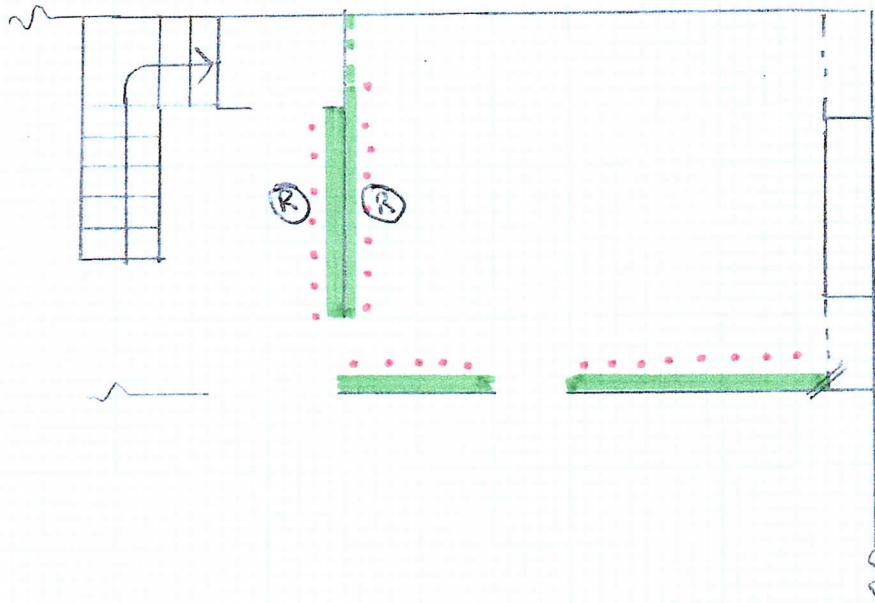

Brit Rem Ltd

Property Address HATKIN HOUSE 14 FRONT STREET GLANTON

Date 17/4/22

Amendment Date _____

REAR

KEY - Not to scale

DPC VERTICAL STOP AIRBRICKS TANKING RADIATORS TIMBER TREATMENT TIMBER REPAIRS

REPLASTERING SYSTEMS