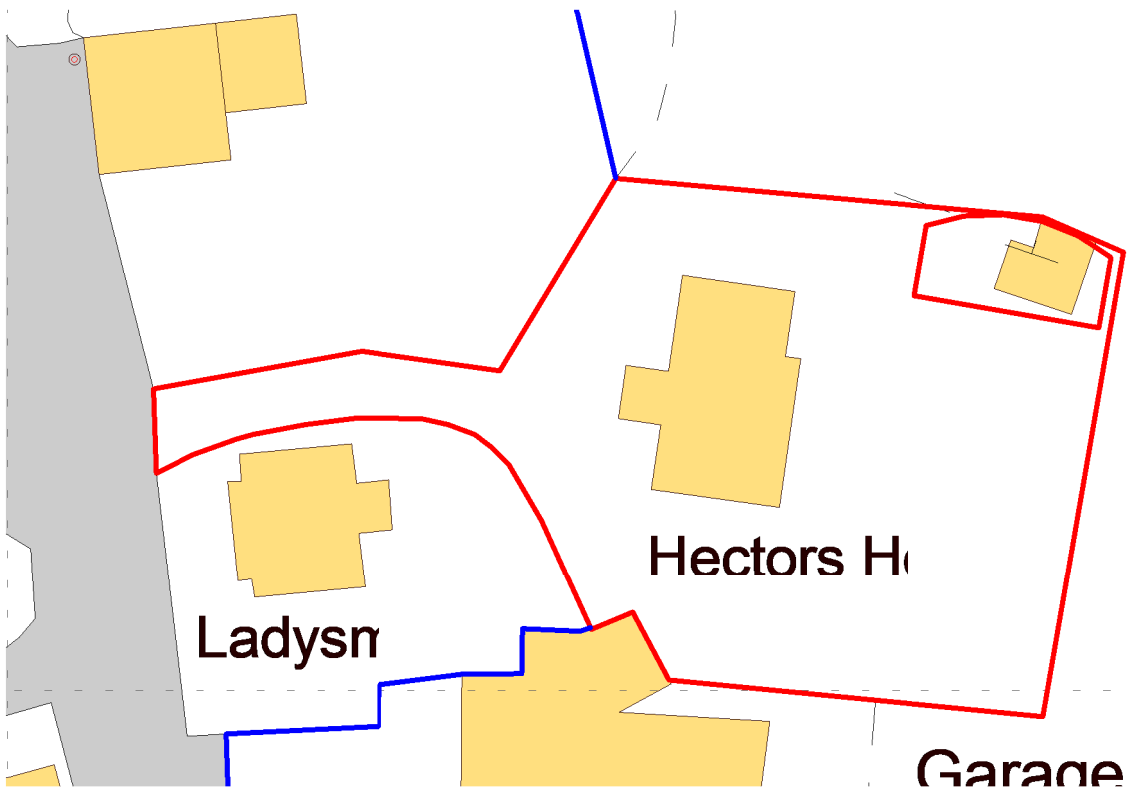

MapServe

Pete Caistor
Design Services
07989 446 241
petecaistor@hotmail.com

<http://pcdesignservices.webplus.net/>

Richard Old Hector's House Annexe

1 to 2500 Location Plan and 1 to 500 Block Plan		HH1 01 A
Project number	HH1	
Date	13/06/2022	
Drawn by	MS/PC	
Checked by	PC	Scale As indicated