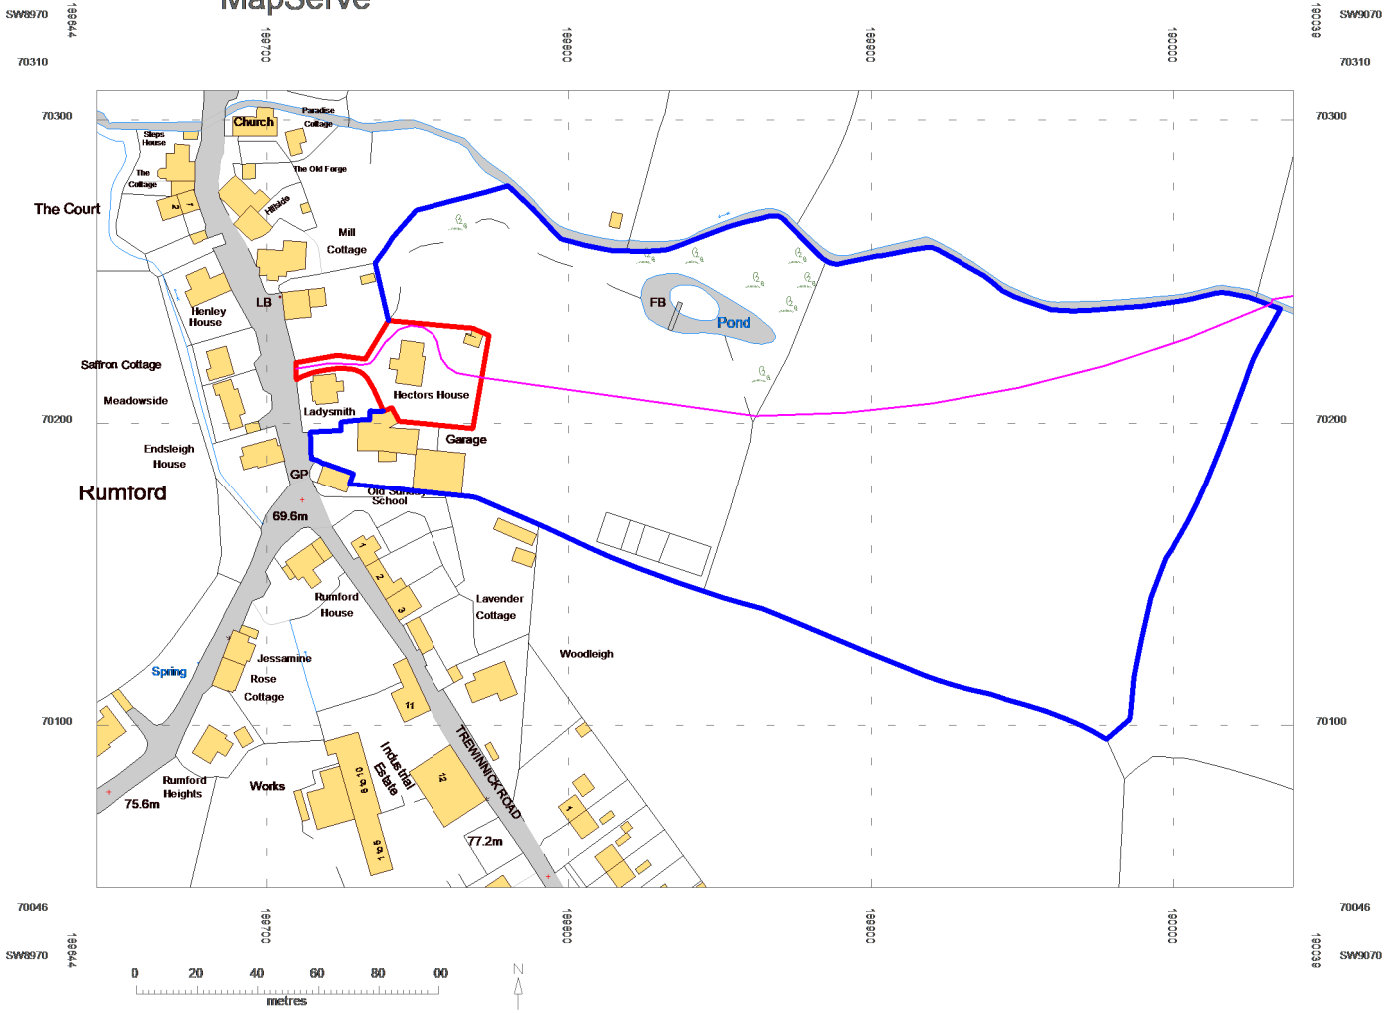

MapServe

Pete Caistor
Design Services
07989 446 241
petecaistor@hotmail.com

<http://pcdesignservices.webplus.net/>

Richard Old Hector's House Annexe

1 to 2500 Location Plan and 1 to 500 Block Plan		HH1 01 A
Project number	HH1	
Date	13/06/2022	
Drawn by	MS/PC	
Checked by	PC	Scale As indicated