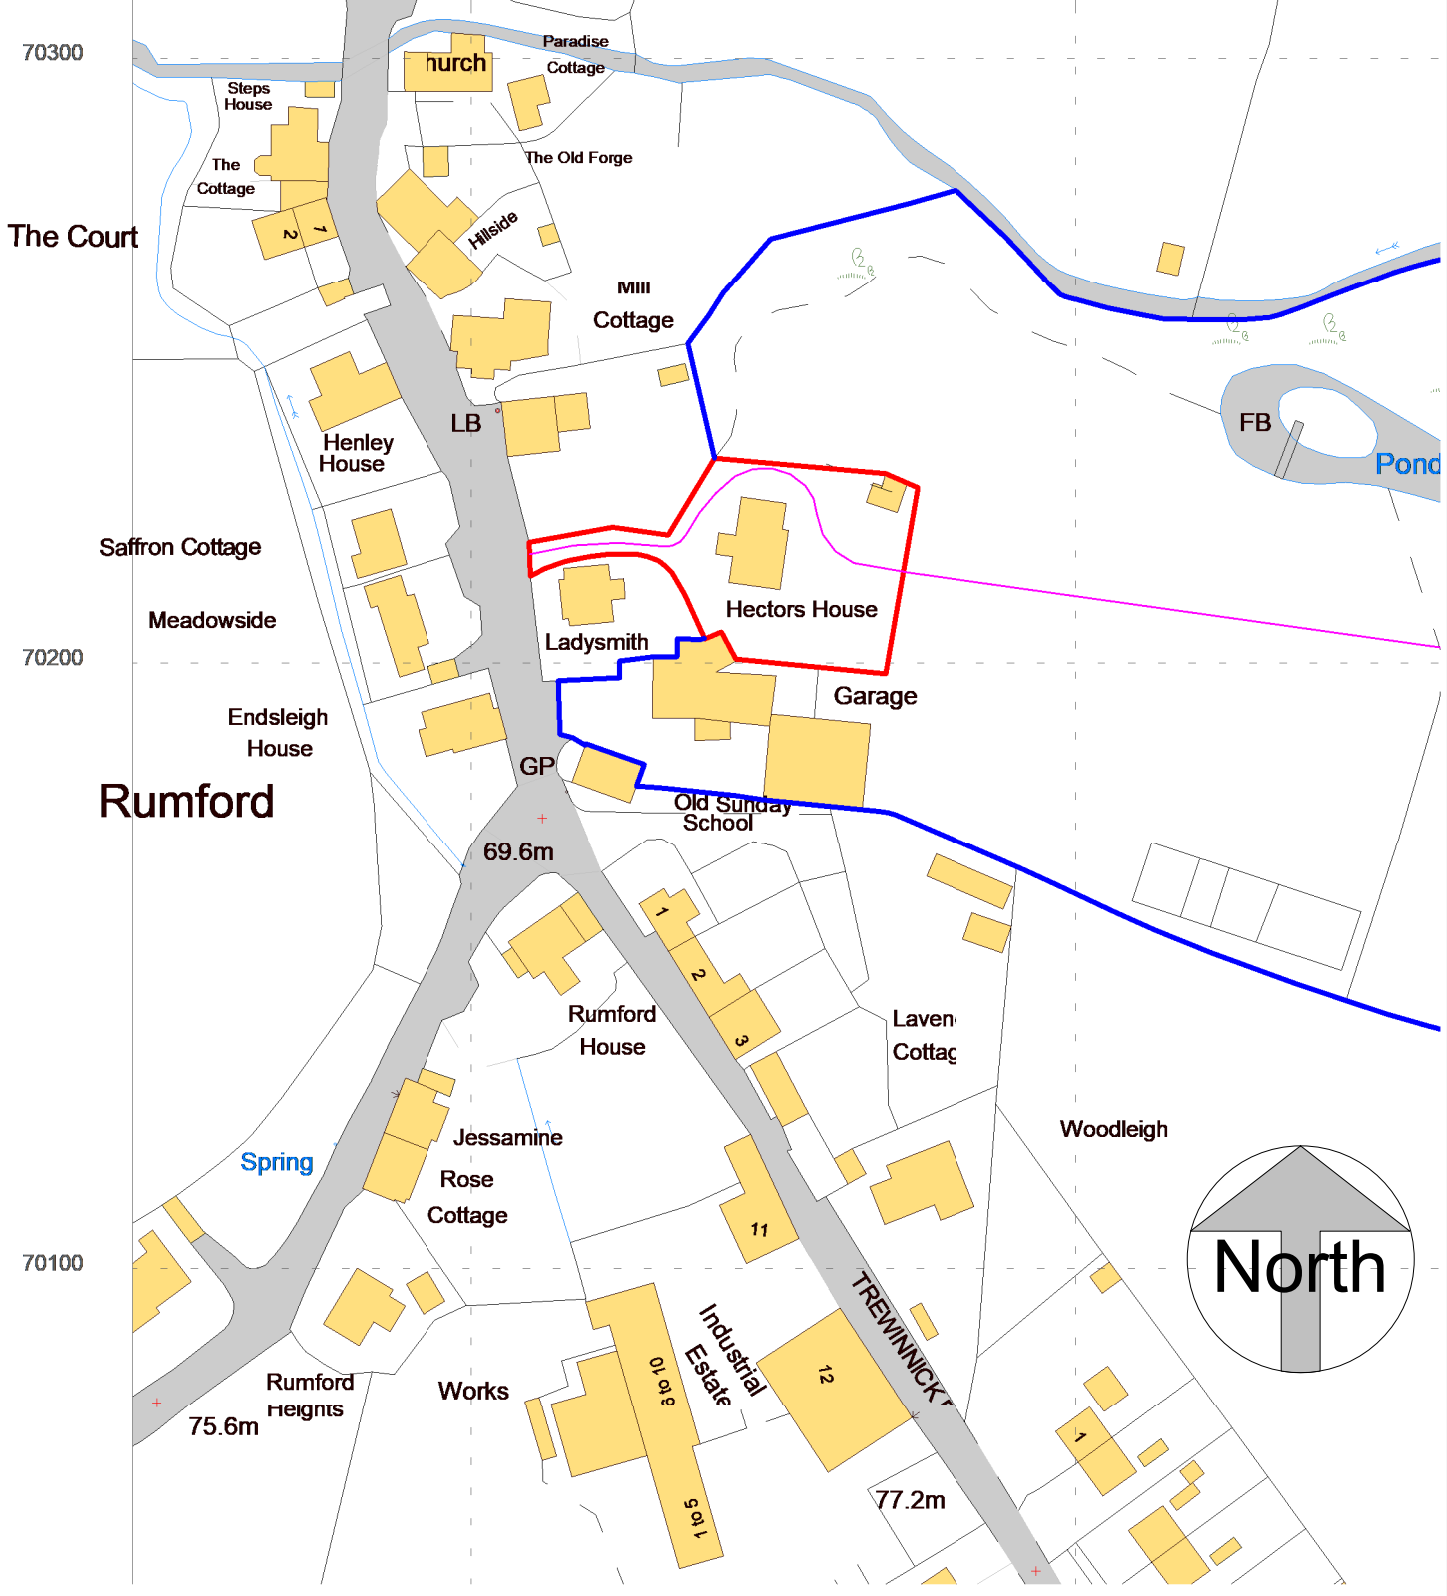

SW8970
70310

189644

189700

189800

Pete Caistor Design Services
07989 446 241
petecaistor@hotmail.com

<http://pcdesignservices.webplus.net/>

Richard Old Hector's House Annexe

1 to 1250 Location Plan		HH1 02 A
Project number	HH1	
Date	13/06/2022	
Drawn by	MS/PC	
Checked by	PC	Scale 1 : 1250