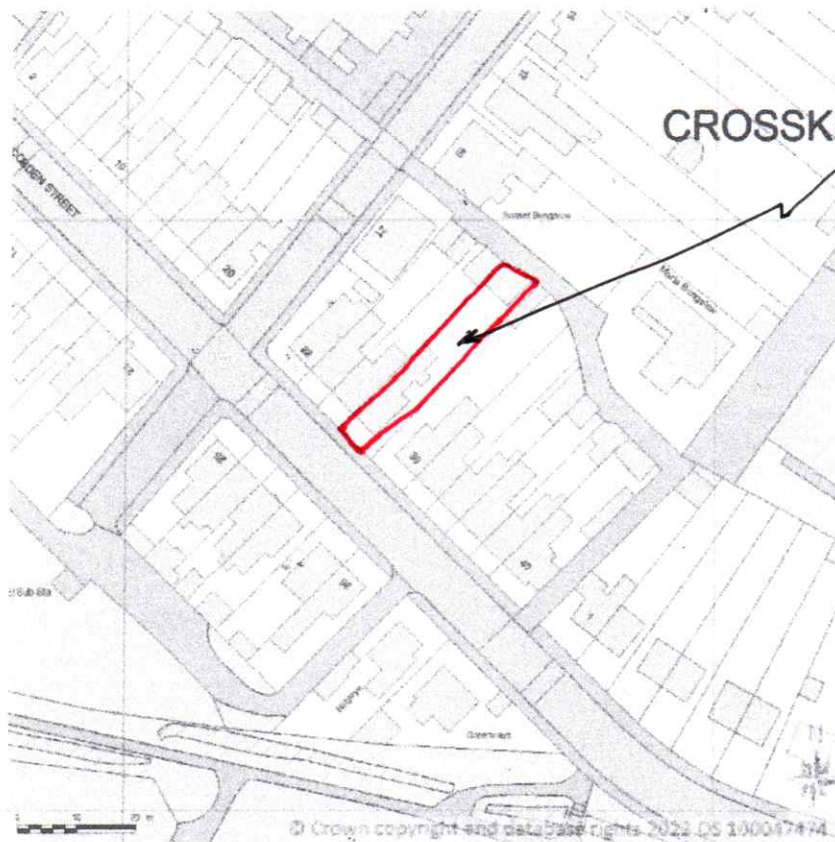

SITE LOCATION PLAN
AREA 2 HA
SCALE 1:1250 on A4
CENTRE COORDINATES: 322151, 191665

28, COBDEN STREET,
CROSSKEYS,
NEWPORT.

Supplied by Streetwise Maps Ltd
www.streetwise.net
Licence No: 100047474
09/06/2022 10:39

LOCATION PLAN FOR 28, COBDEN STREET,
CROSSKEYS, NEWPORT, S-WALES, NP11 7PF.

SCALE 1:1250

DRG. REF. 3