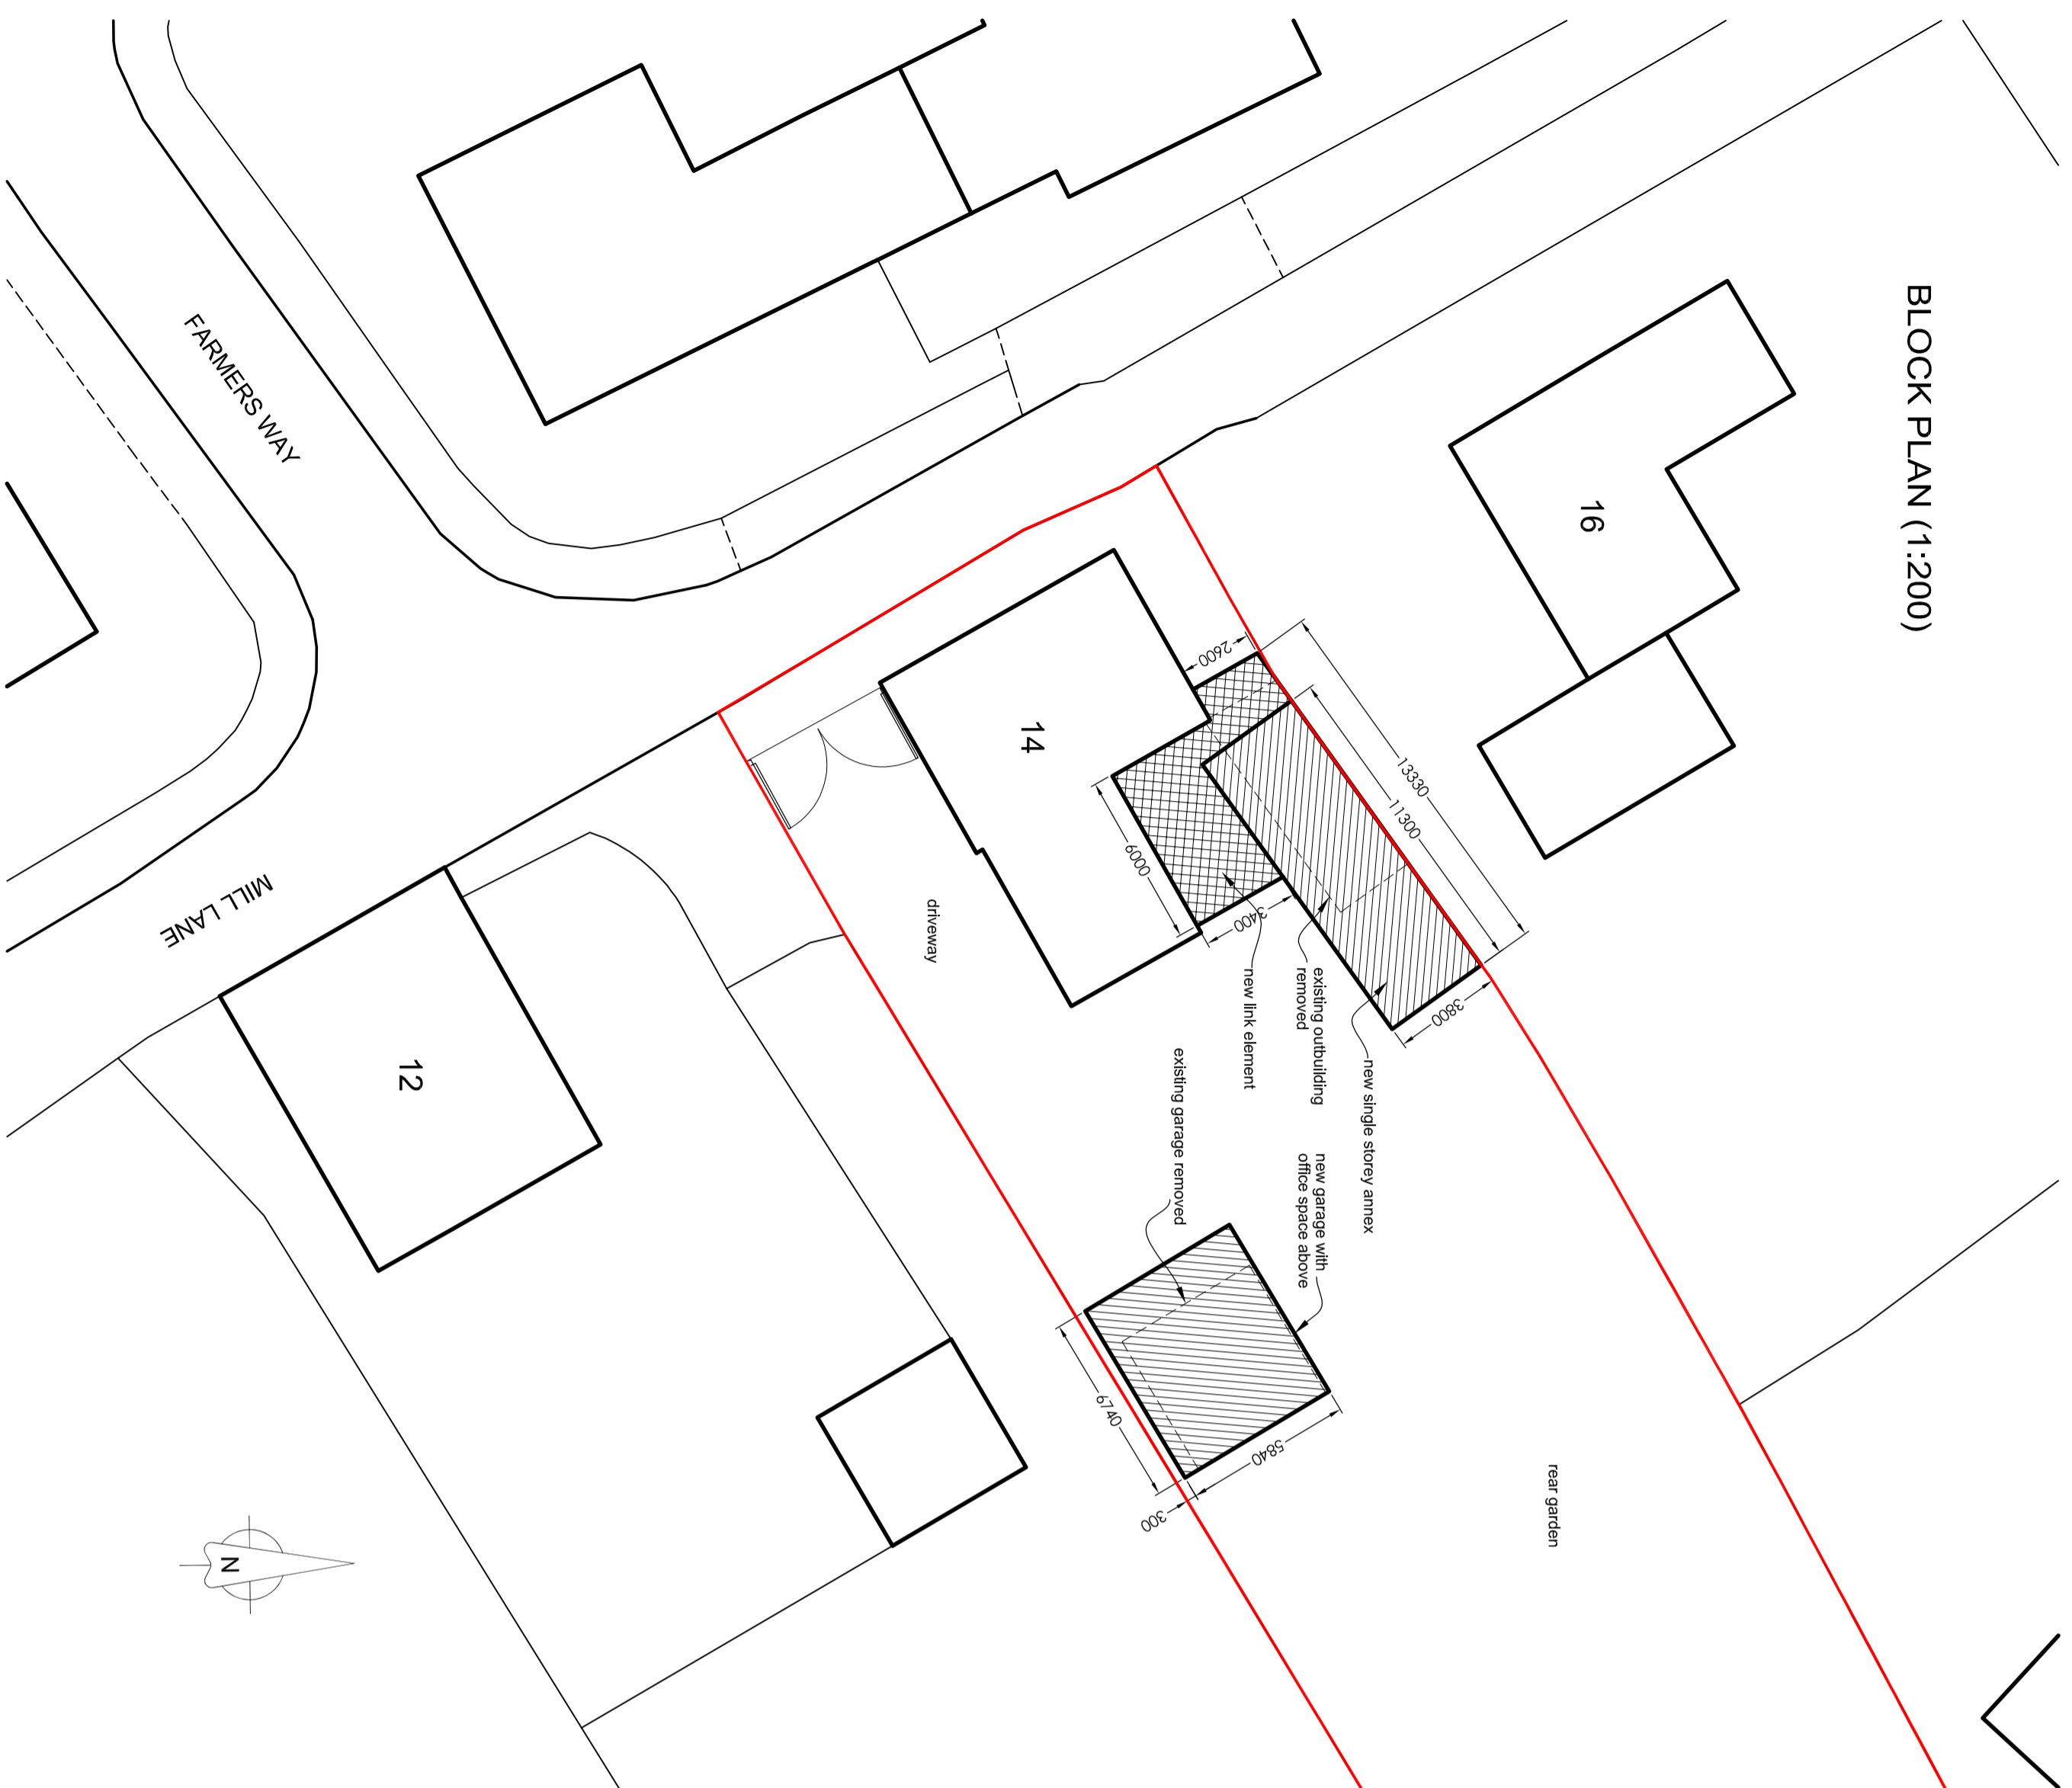

BLOCK PLAN (1:200)

SITE LOCATION (1:1250)

© Crown Copyright. All rights reserved. Licence number 100022432

A, 01/06/22: Site location scale changed. Extra dimensions added
 P1, 10/05/22: Initial Issue

NEIL • REYNOLDS •

SITE LAYOUTS

date

May 2022

scale

as shown @ A2

drawing number

ST-526 / 01

revision