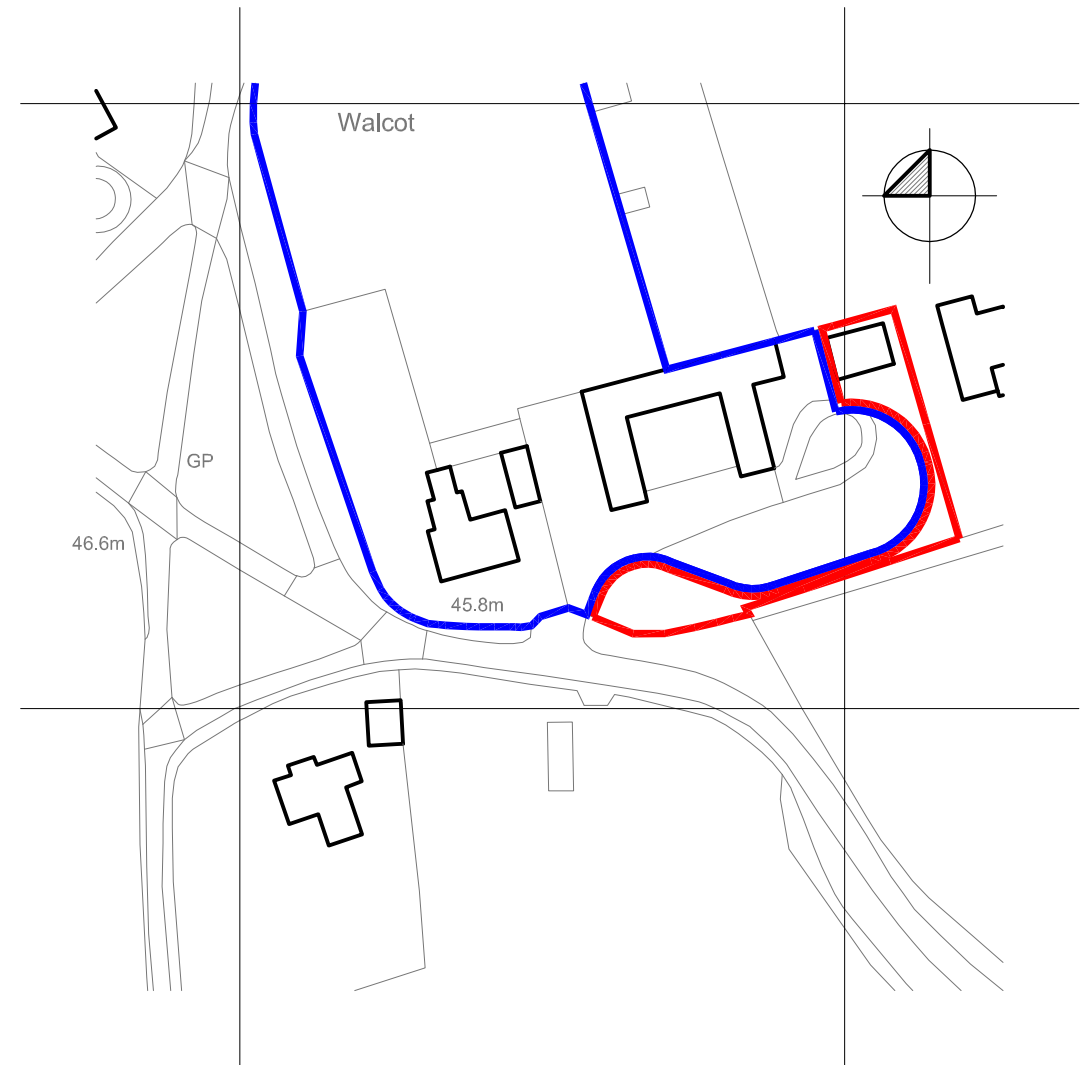

BLOCK PLAN 1:500

Crown Copyright. All rights reserved. Licence no. 100019980

LOCATION PLAN 1:1250

PROPOSED CARTSHED GARAGE & WORKSHOP AT  
RED HOUSE, THE GREEN, WALCOT, SLEAFORD, LINCS

FOR - JOHN KNIGHT

DATE - JUNE 2021 SCALE - 1:100 DRAWN - rpm DWG.NO. DWG.NO.21-005-02