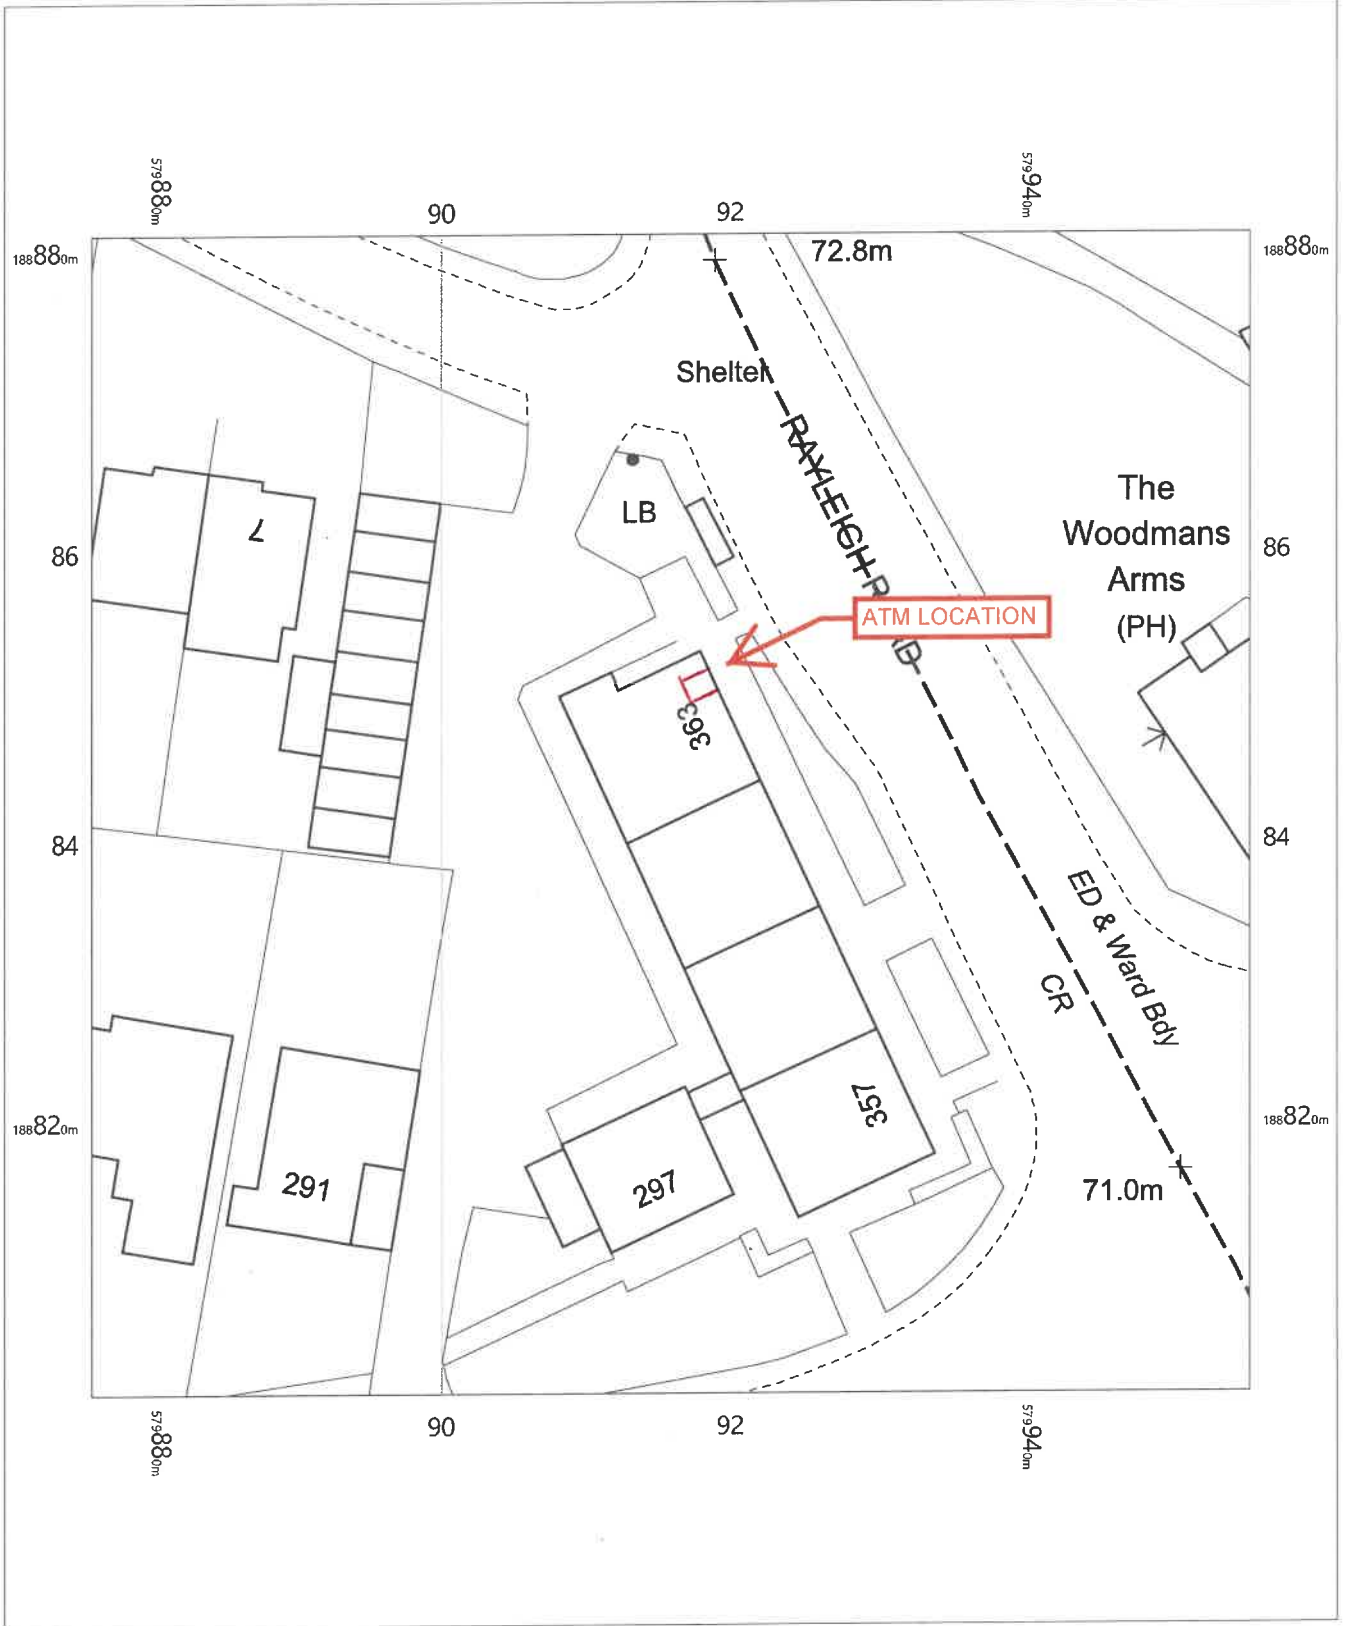

363 Rayleigh Road

363 Food & Wines,
363 Rayleigh Road,
Benfleet,
SS7 3SS

T020848

OS MasterMap 1250/2500/10000 scale
Thursday, May 19, 2022, ID: BLJT-01039436
www.planningapplicationmaps.co.uk

1:500 scale print at A4, Centre: 579916 E, 188842 N

©Crown Copyright Ordnance Survey. Licence no. 100051661