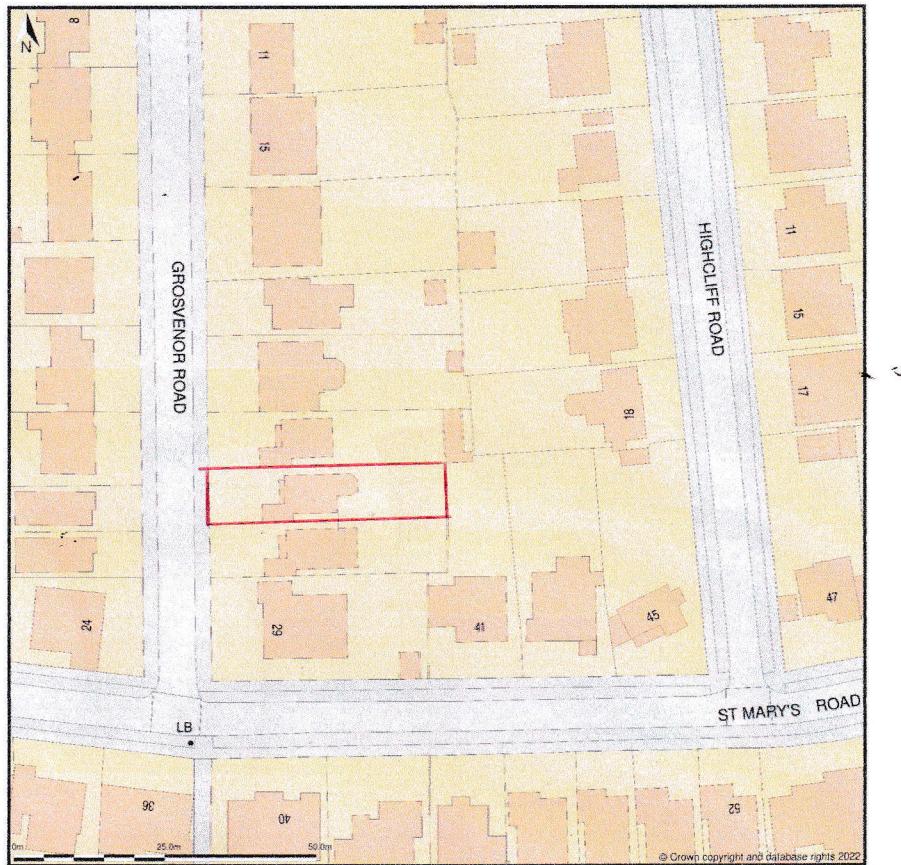

25, Grosvenor Road, South Benfleet, Benfleet, Essex, SS7 1NP

Site Plan shows area bounded by: 578114.4, 185848.12 578255.82, 185989.54 (at a scale of 1:1250), OSGridRef: TQ78188591. The representation of a road, track or path is no evidence of a right of way. The representation of features as lines is no evidence of a property boundary.

Produced on 9th May 2022 from the Ordnance Survey National Geographic Database and incorporating surveyed revision available at this date. Reproduction in whole or part is prohibited without the prior permission of Ordnance Survey. © Crown copyright 2022. Supplied by <https://www.buyaplan.co.uk> digital mapping a licensed Ordnance Survey partner (100053143). Unique plan reference: #00730479-A68B43