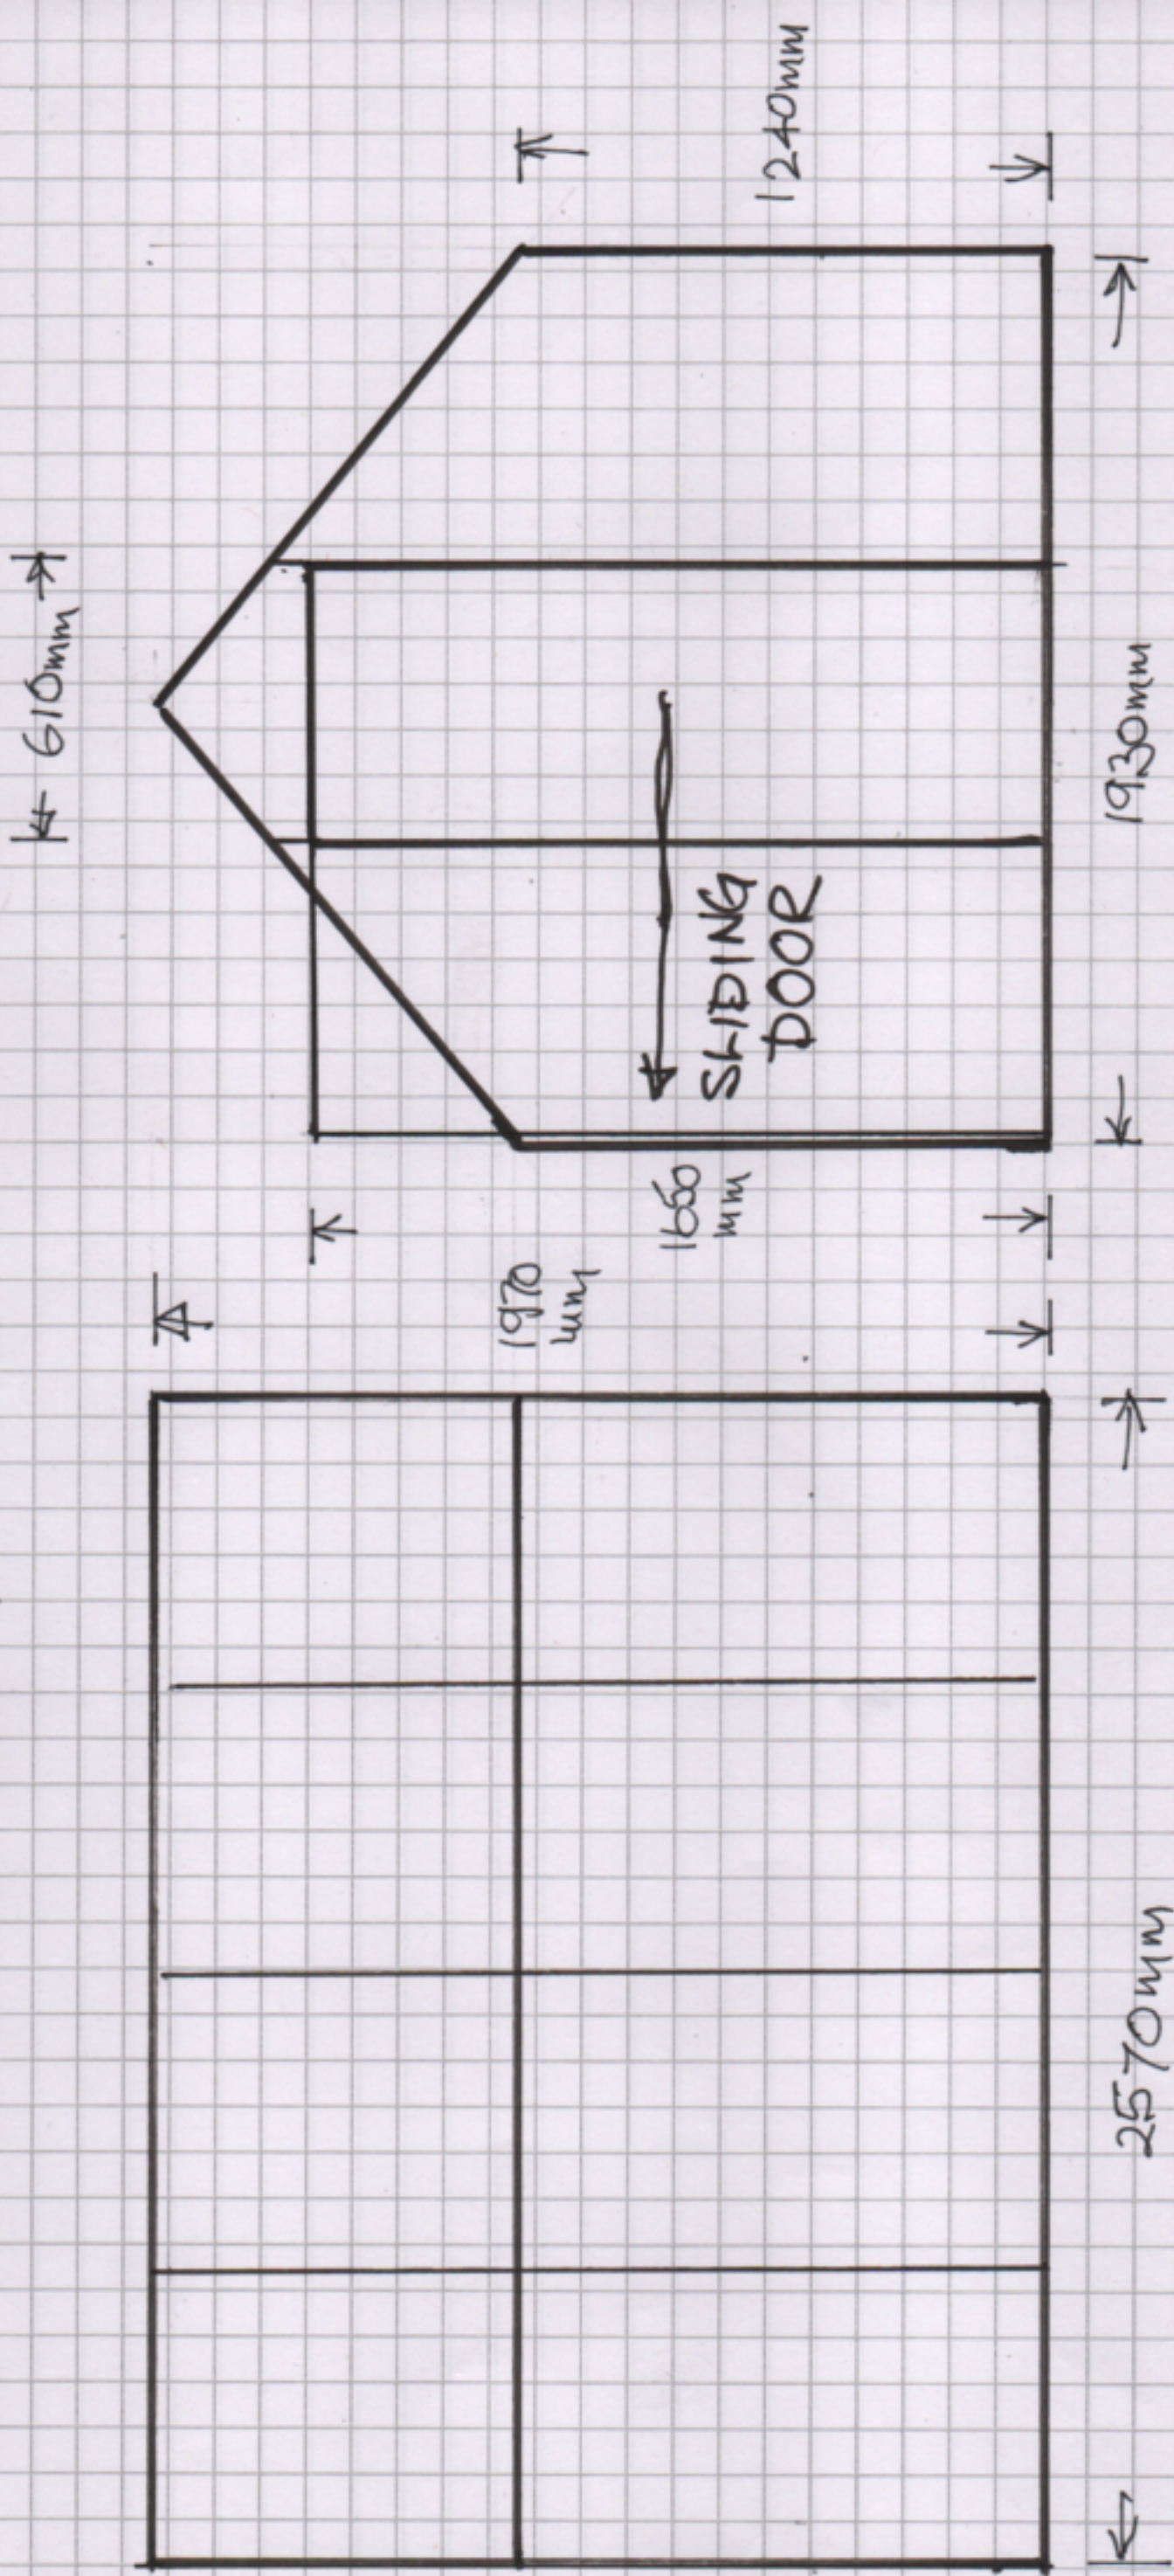

GREENHOUSE PROPOSAL
SHERBOURNE HICKLING

SCALE 1:20