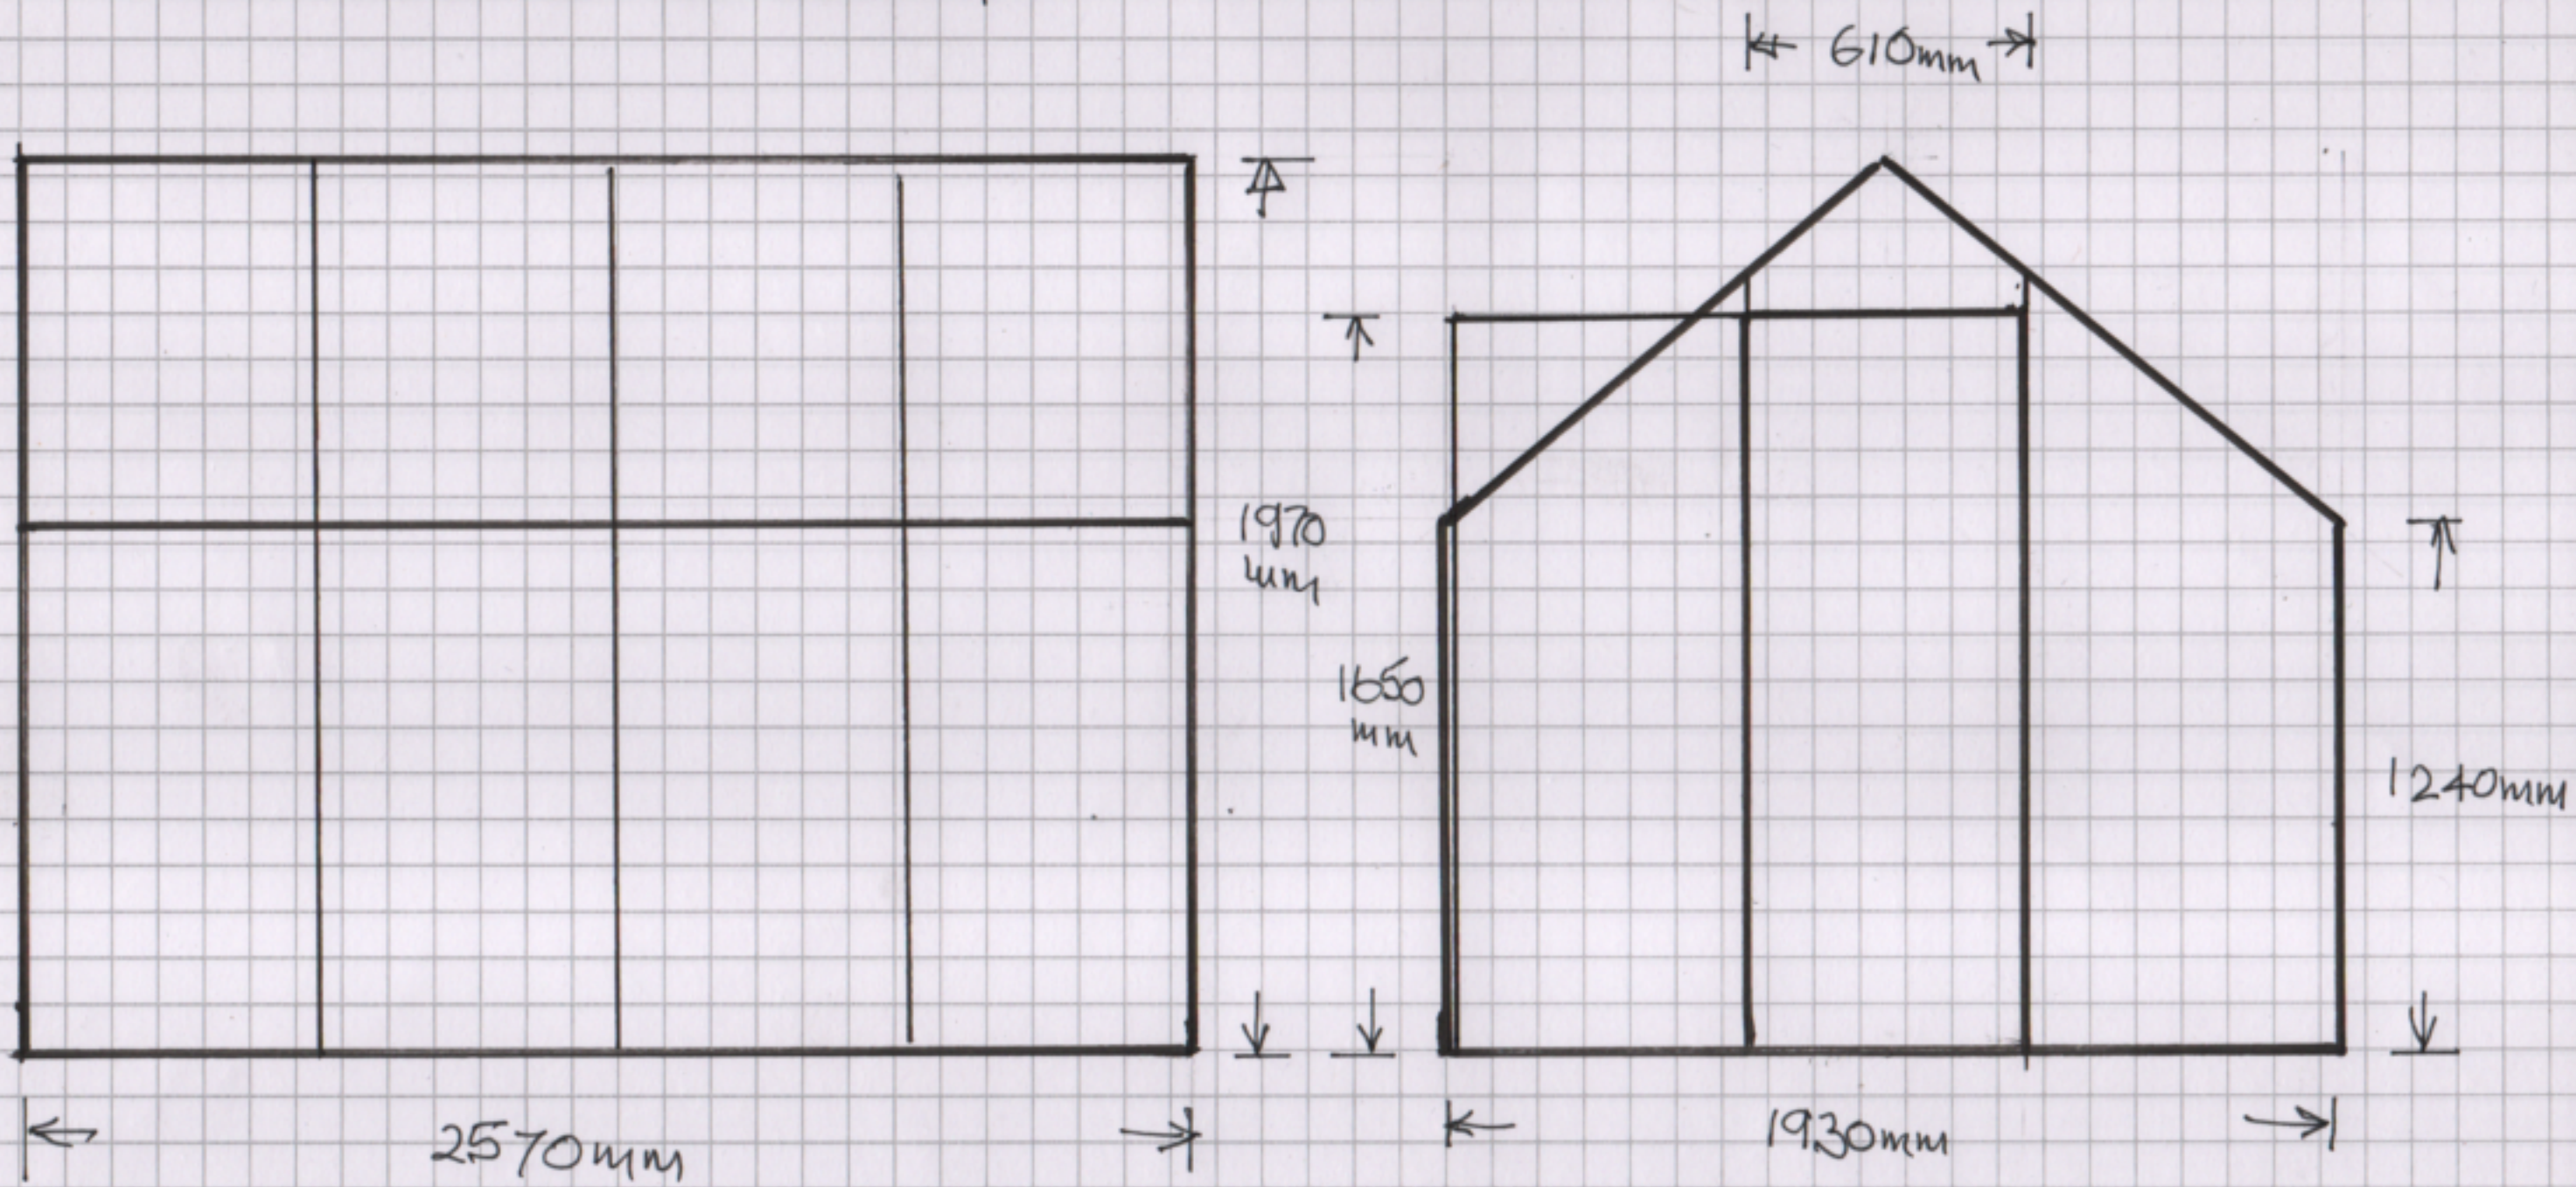

GREENHOUSE PROPOSAL
SHERBOURNE HICKLING

SCALE 1:20