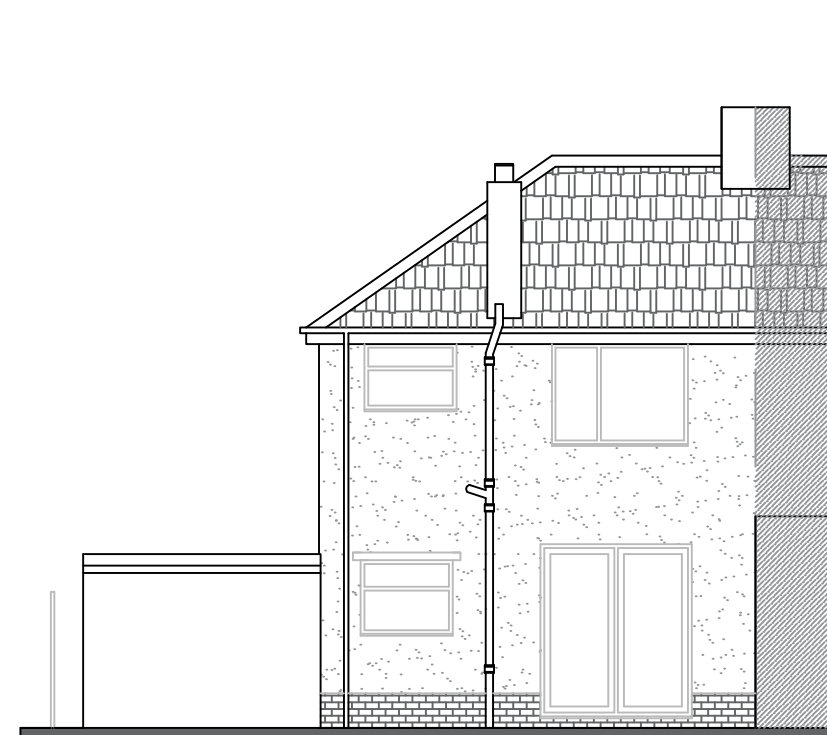

**PROPOSED EXTENSION
AND ALTERATIONS**

REAR ELEVATION

FRONT ELEVATION

SIDE ELEVATION

DRAWING TITLE:

EXISTING
ARRANGEMENT
ELEVATIONS

CLIENT:

Name: Mr Mario Delgado
34 Samlesbury Avenue,
Bispham,
BLACKPOOL

FY2 0PR

SCALE:

1:100

DRAWN BY:

MD

DRAWING NO:

DG - 22 - 001- DEL

REV: