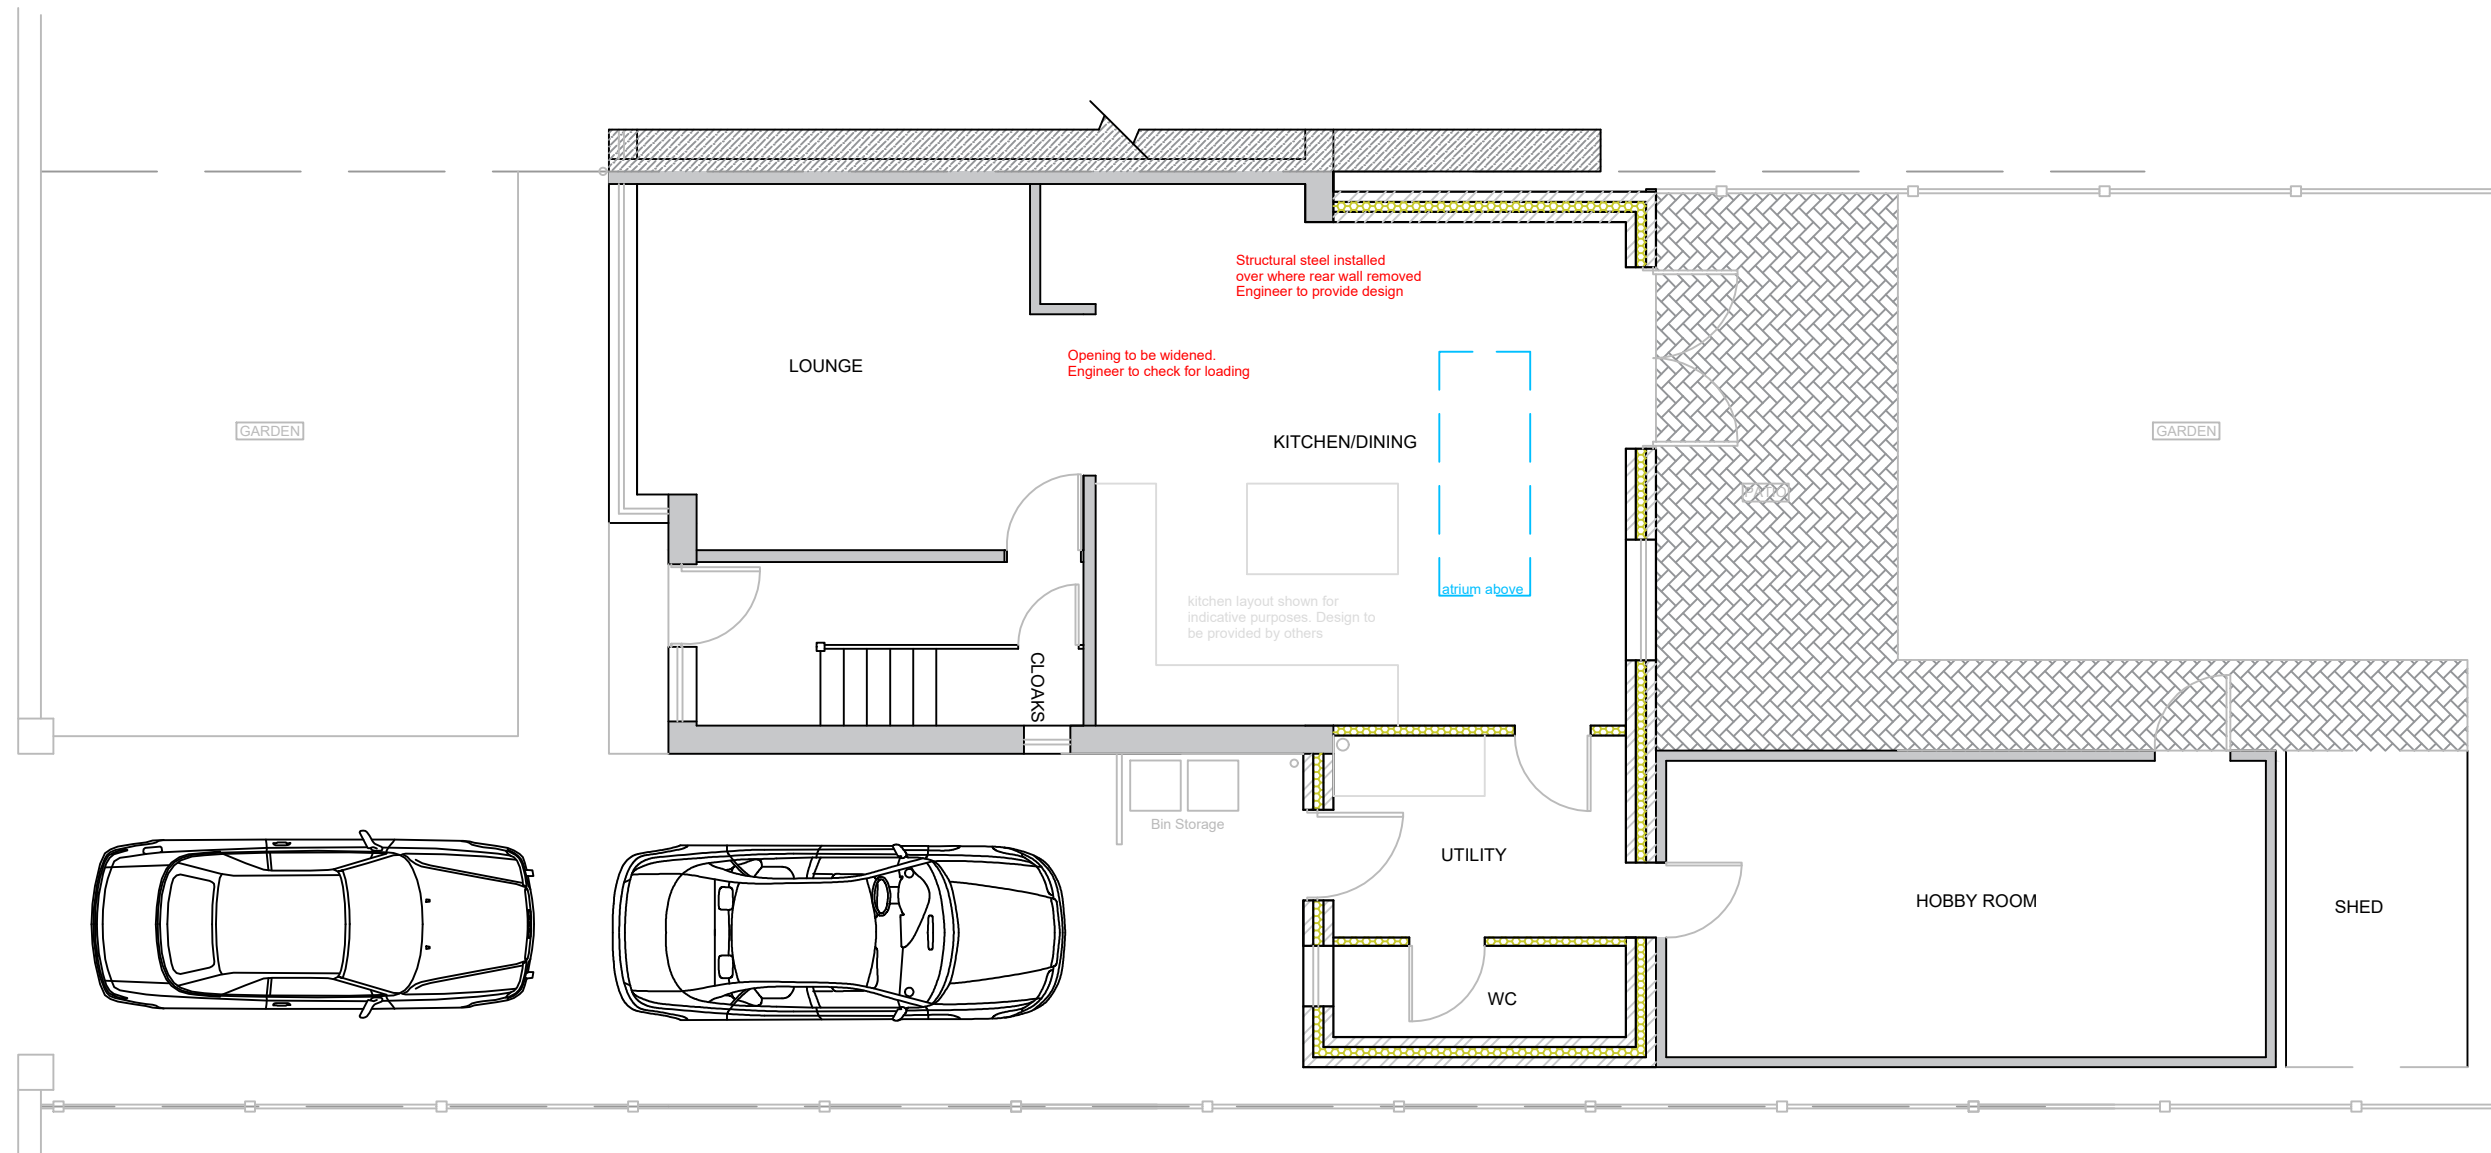

PROPOSED EXTENSION AND ALTERATIONS

DRAWING TITLE:

**PROPOSED
SITE LAYOUT**

CLIENT:

Name: Mr Mario Delgado
34 Samlesbury Avenue,
Bispham,
BLACKPOOL
FY2 0PR

SCALE:

1:75

DRAWN BY:

MD

DRAWING NO:

DG - 22 - 007- DEL

REV:

A