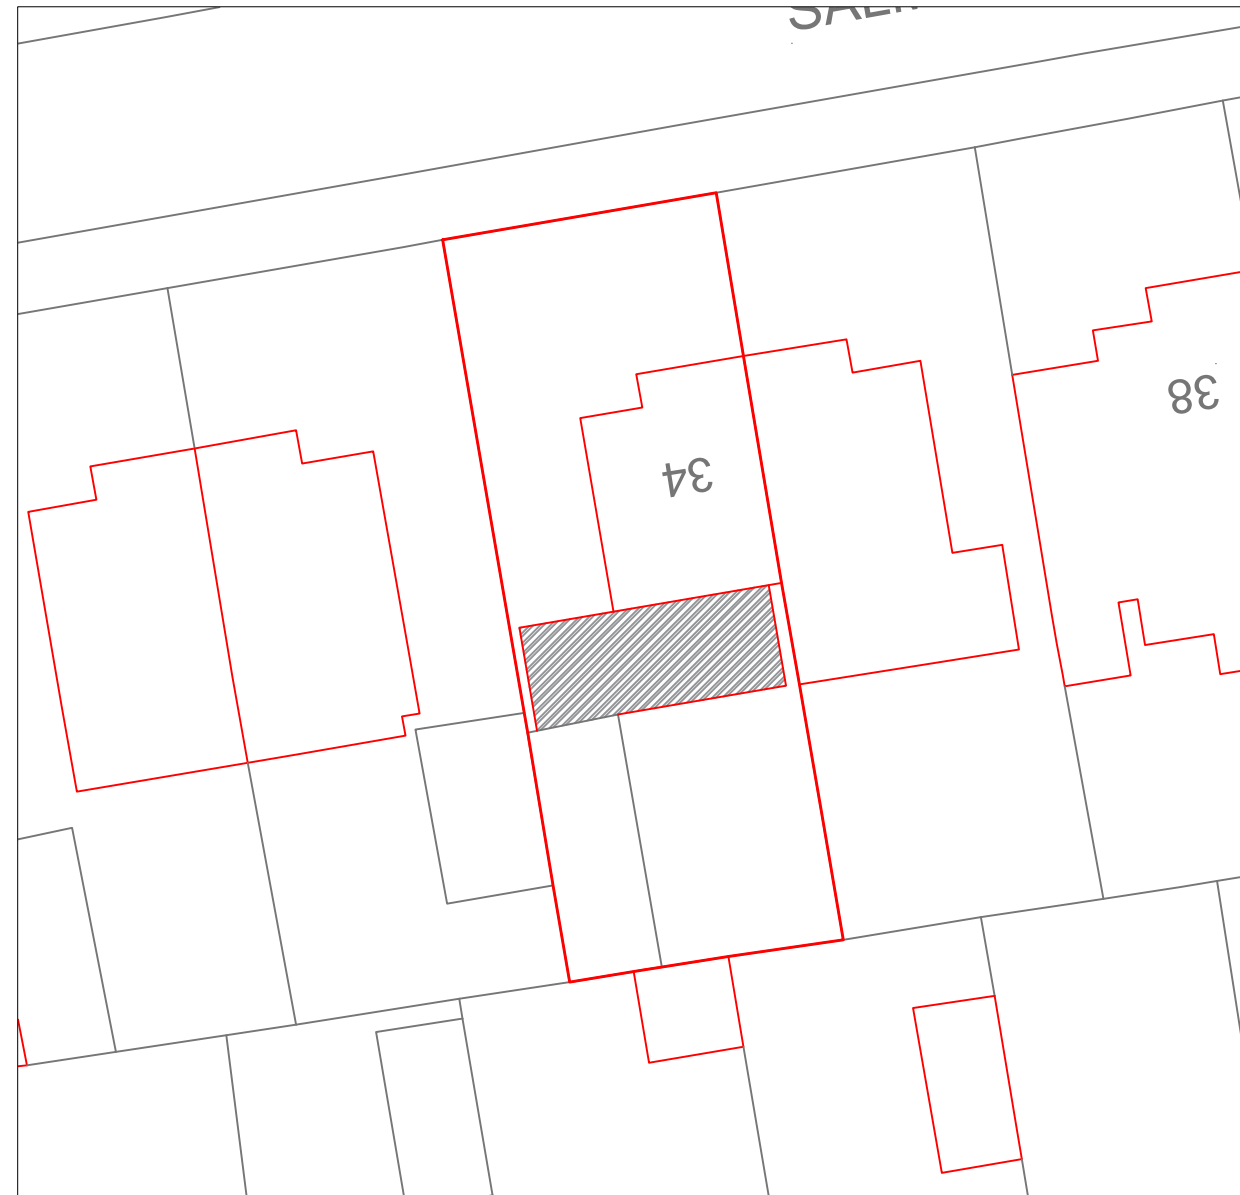

Location Plan 1:1250

Site Plan 1:250

PROPOSED EXTENSION AND ALTERATIONS

DRAWING TITLE:

LOCATION
PLANS

CLIENT:

Name: Mr Mario Delgado
34 Salmesbury Avenue,
Bispham,
BLACKPOOL
FY2 0PR

SCALE:
1:1250, 1:250

DRAWN BY:
MD

DRAWING NO:
DG - 22 - 006- DEL

REV:
A