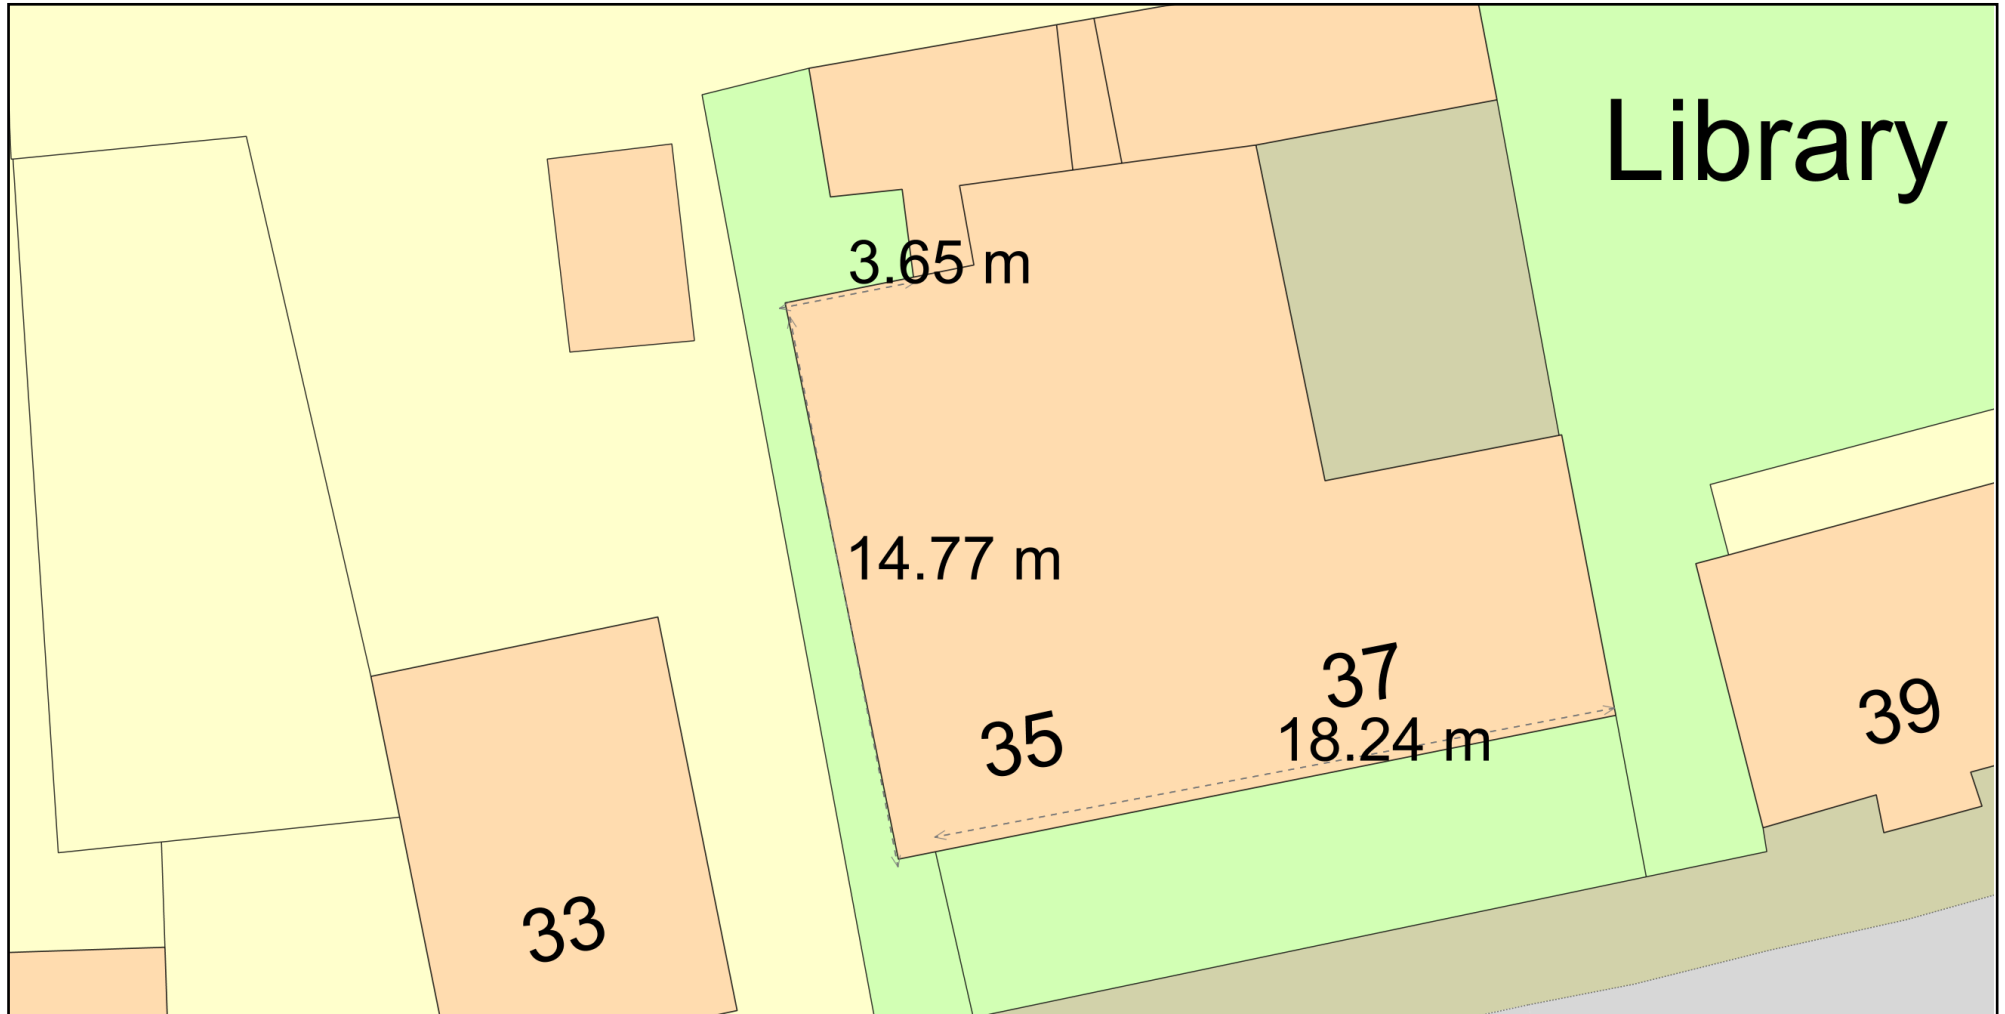

Site Plan 2022-06-21

ReQuestaPlan

Plan Produced for: Kingsclere Village Club

Date Produced: 21 Jun 2022

Plan Reference Number: TQRQM22172110626397

Scale: 1:200 @ A4

© Crown copyright and database rights 2021 OS 100042766