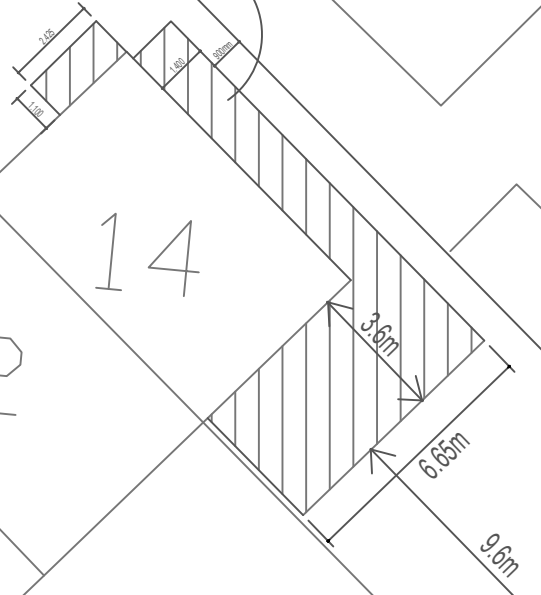

Proposed extensions

12 14

SJK Planning

Chartered Town Planners and Design Consultants

Byways, Landview Gardens, Chipping Ongar, Essex CM5 9EQ
Tel 01277 362489 or 07866 486349
steve.kuschel@btinternet.com www.sjkplanning.co.uk

14 Barn Mead, Doddinghurst

Proposed extension

Block Plan

Scale	Date	Dwg
1:200@A3	Mar 22	2575-02A