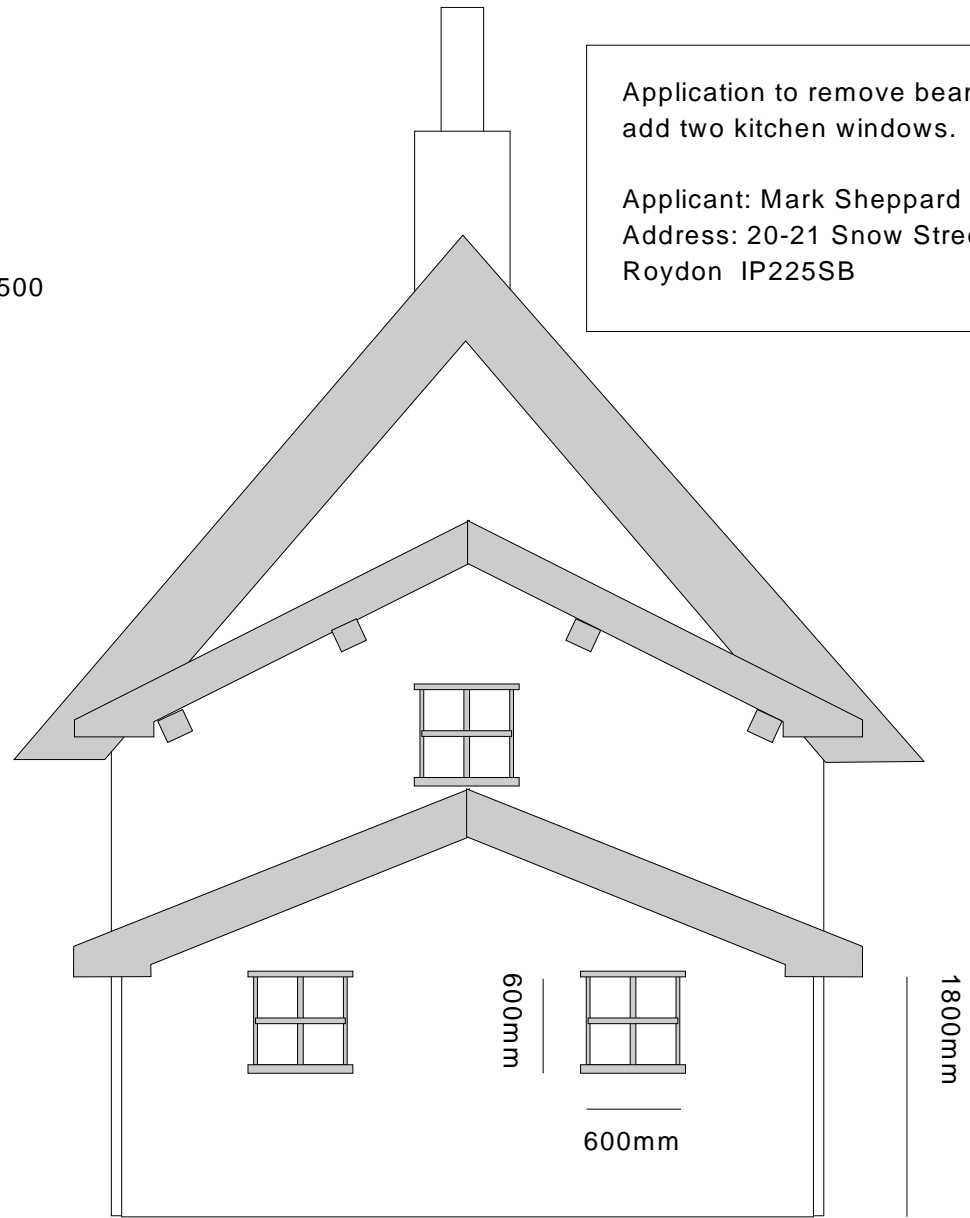

Proposal to install 2x new windows in western aspect of ground floor kitchen wall.

Scale 1:500

Application to remove beam and add two kitchen windows.
Applicant: Mark Sheppard
Address: 20-21 Snow Street
Roydon IP225SB

Current western aspect

Proposed western aspect