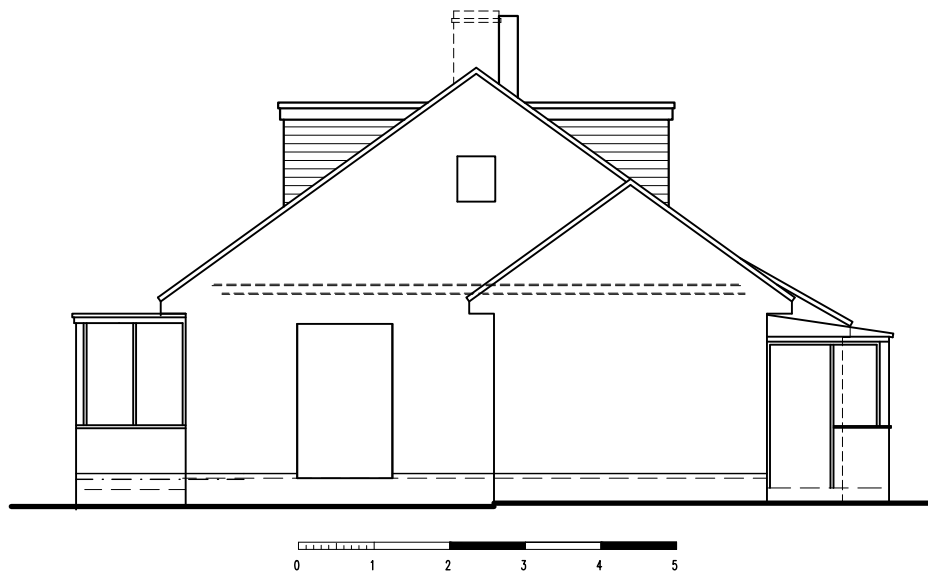

North Elevation

West Elevation

South Elevation

East Elevation

OLIVER SALTER
ARCHITECTURAL SERVICES
 21 PRIMLEY ROAD, SIDMOUTH, EX10 9LD.
 t: 07966064685 e: oliversalter@live.co.uk

Proposed Loft Stair at Ashfield, Musbury, Axminster, Devon, EX13 8AB.		
Proposed Elevations		
April 2019	1:100	247-5