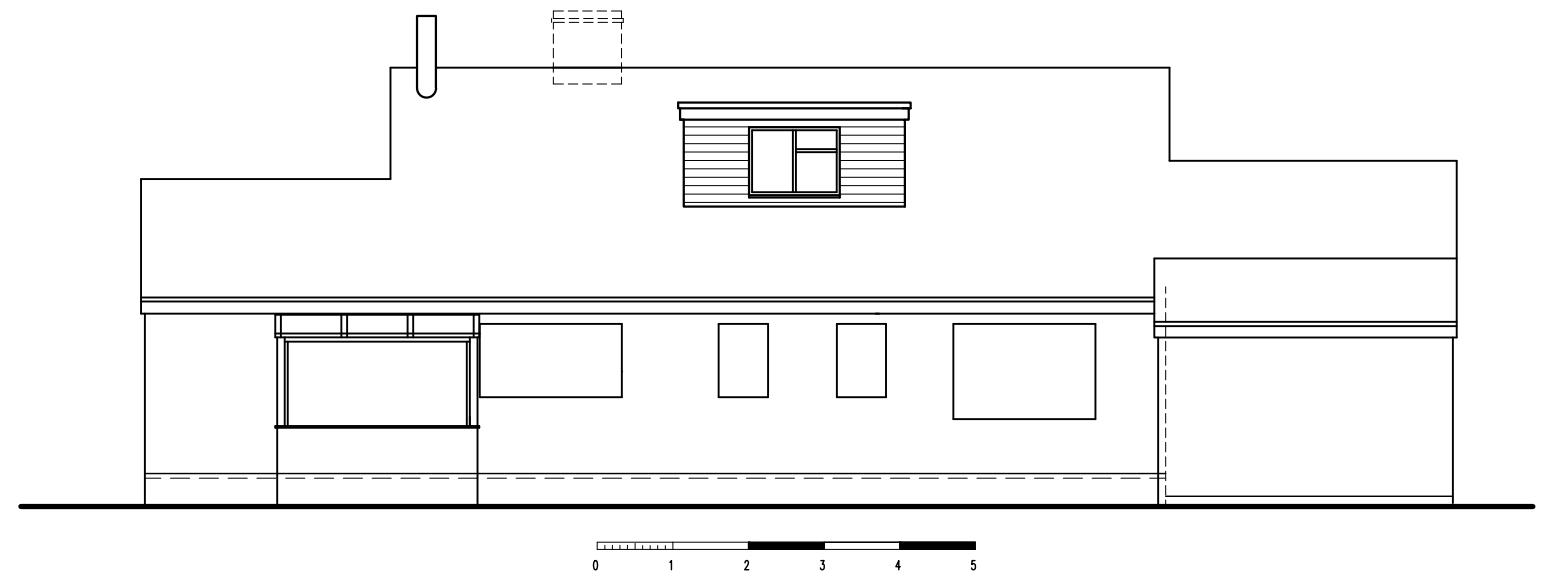

North Elevation

West Elevation

South Elevation

East Elevation

OLIVER SALTER
ARCHITECTURAL SERVICES
 21 PRIMLEY ROAD, SIDMOUTH, EX10 9LD.
 t: 07966064685 e: oliversalter@live.co.uk

Proposed Loft Stair at Ashfield, Musbury, Axminster, Devon, EX13 8AB.		
Proposed Elevations		
April 2019	1:100	247-5