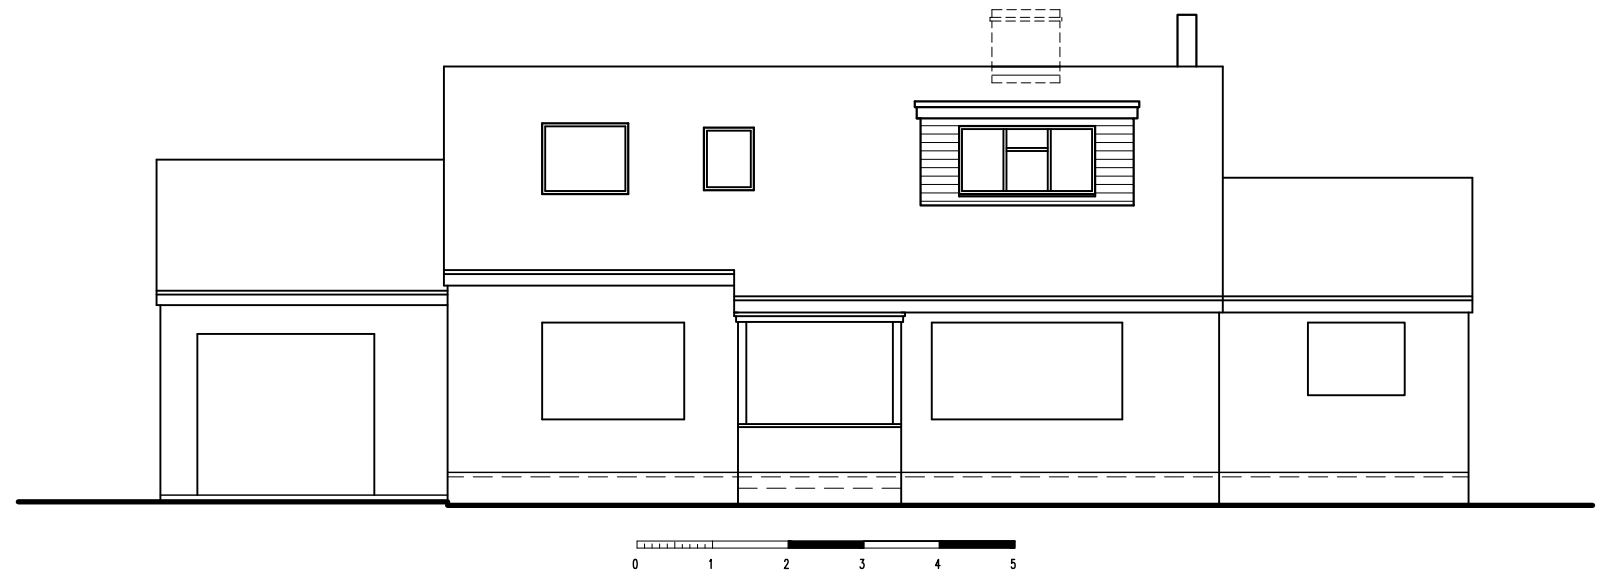

North Elevation

West Elevation

South Elevation

East Elevation

OLIVER SALTER
ARCHITECTURAL SERVICES
 21 PRIMLEY ROAD, SIDMOUTH, EX10 9LD.
 t: 07966064685 e: oliversalter@live.co.uk

Proposed Loft Stair at Ashfield, Musbury, Axminster, Devon, EX13 8AB.		
Proposed Elevations		
April 2019	1:100	247-5