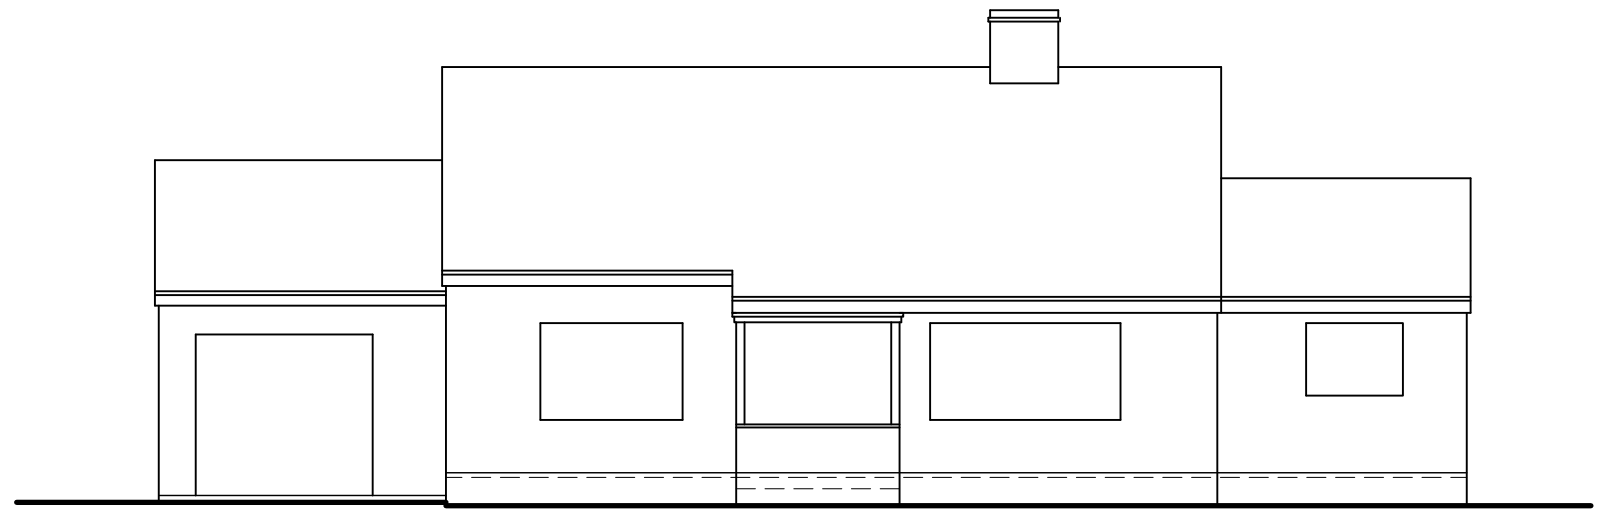

**North Elevation**

**West Elevation**

**South Elevation**

**East Elevation**

**OLIVER SALTER**

**ARCHITECTURAL SERVICES**

21 PRIMLEY ROAD, SIDMOUTH, EX10 9LD.

t: 07966064685 e: oliversalter@live.co.uk

Proposed Loft Stair at Ashfield, Musbury,  
Axminster, Devon, EX13 8AB.

Existing Elevations

April 2019

1:100

247-2