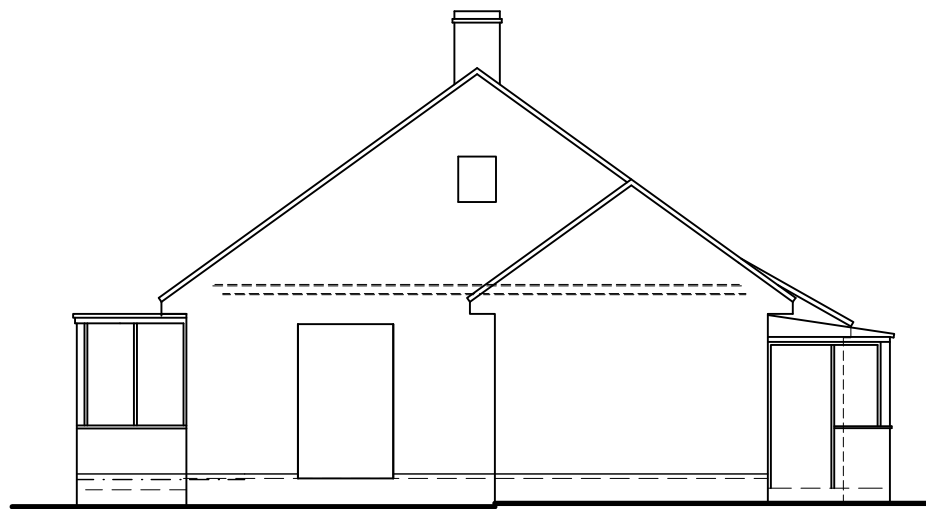

**North Elevation**

**West Elevation**

**South Elevation**

**East Elevation**

**OLIVER SALTER**

**ARCHITECTURAL SERVICES**

21 PRIMLEY ROAD, SIDMOUTH, EX10 9LD.

t: 07966064685 e: oliversalter@live.co.uk

Proposed Loft Stair at Ashfield, Musbury,  
Axminster, Devon, EX13 8AB.

Existing Elevations

April 2019

1:100

247-2