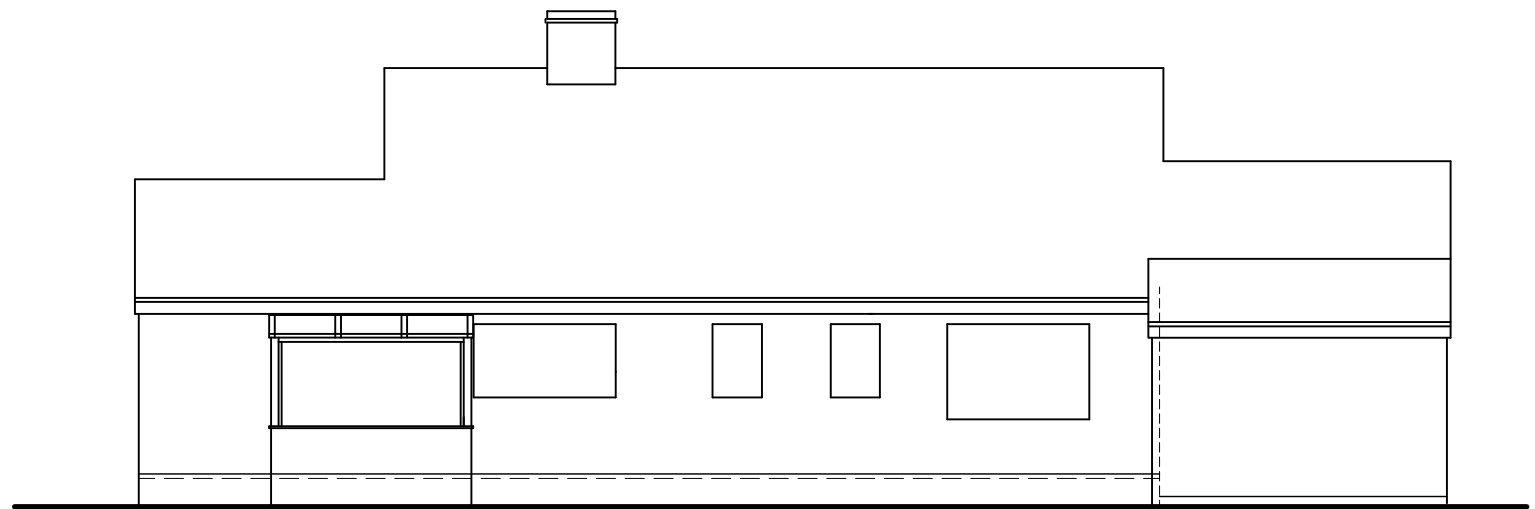

**North Elevation**

**West Elevation**

**South Elevation**

**East Elevation**

**OLIVER SALTER**

**ARCHITECTURAL SERVICES**

21 PRIMLEY ROAD, SIDMOUTH, EX10 9LD.

t: 07966064685 e: oliversalter@live.co.uk

Proposed Loft Stair at Ashfield, Musbury,  
Axminster, Devon, EX13 8AB.

Existing Elevations

April 2019

1:100

247-2