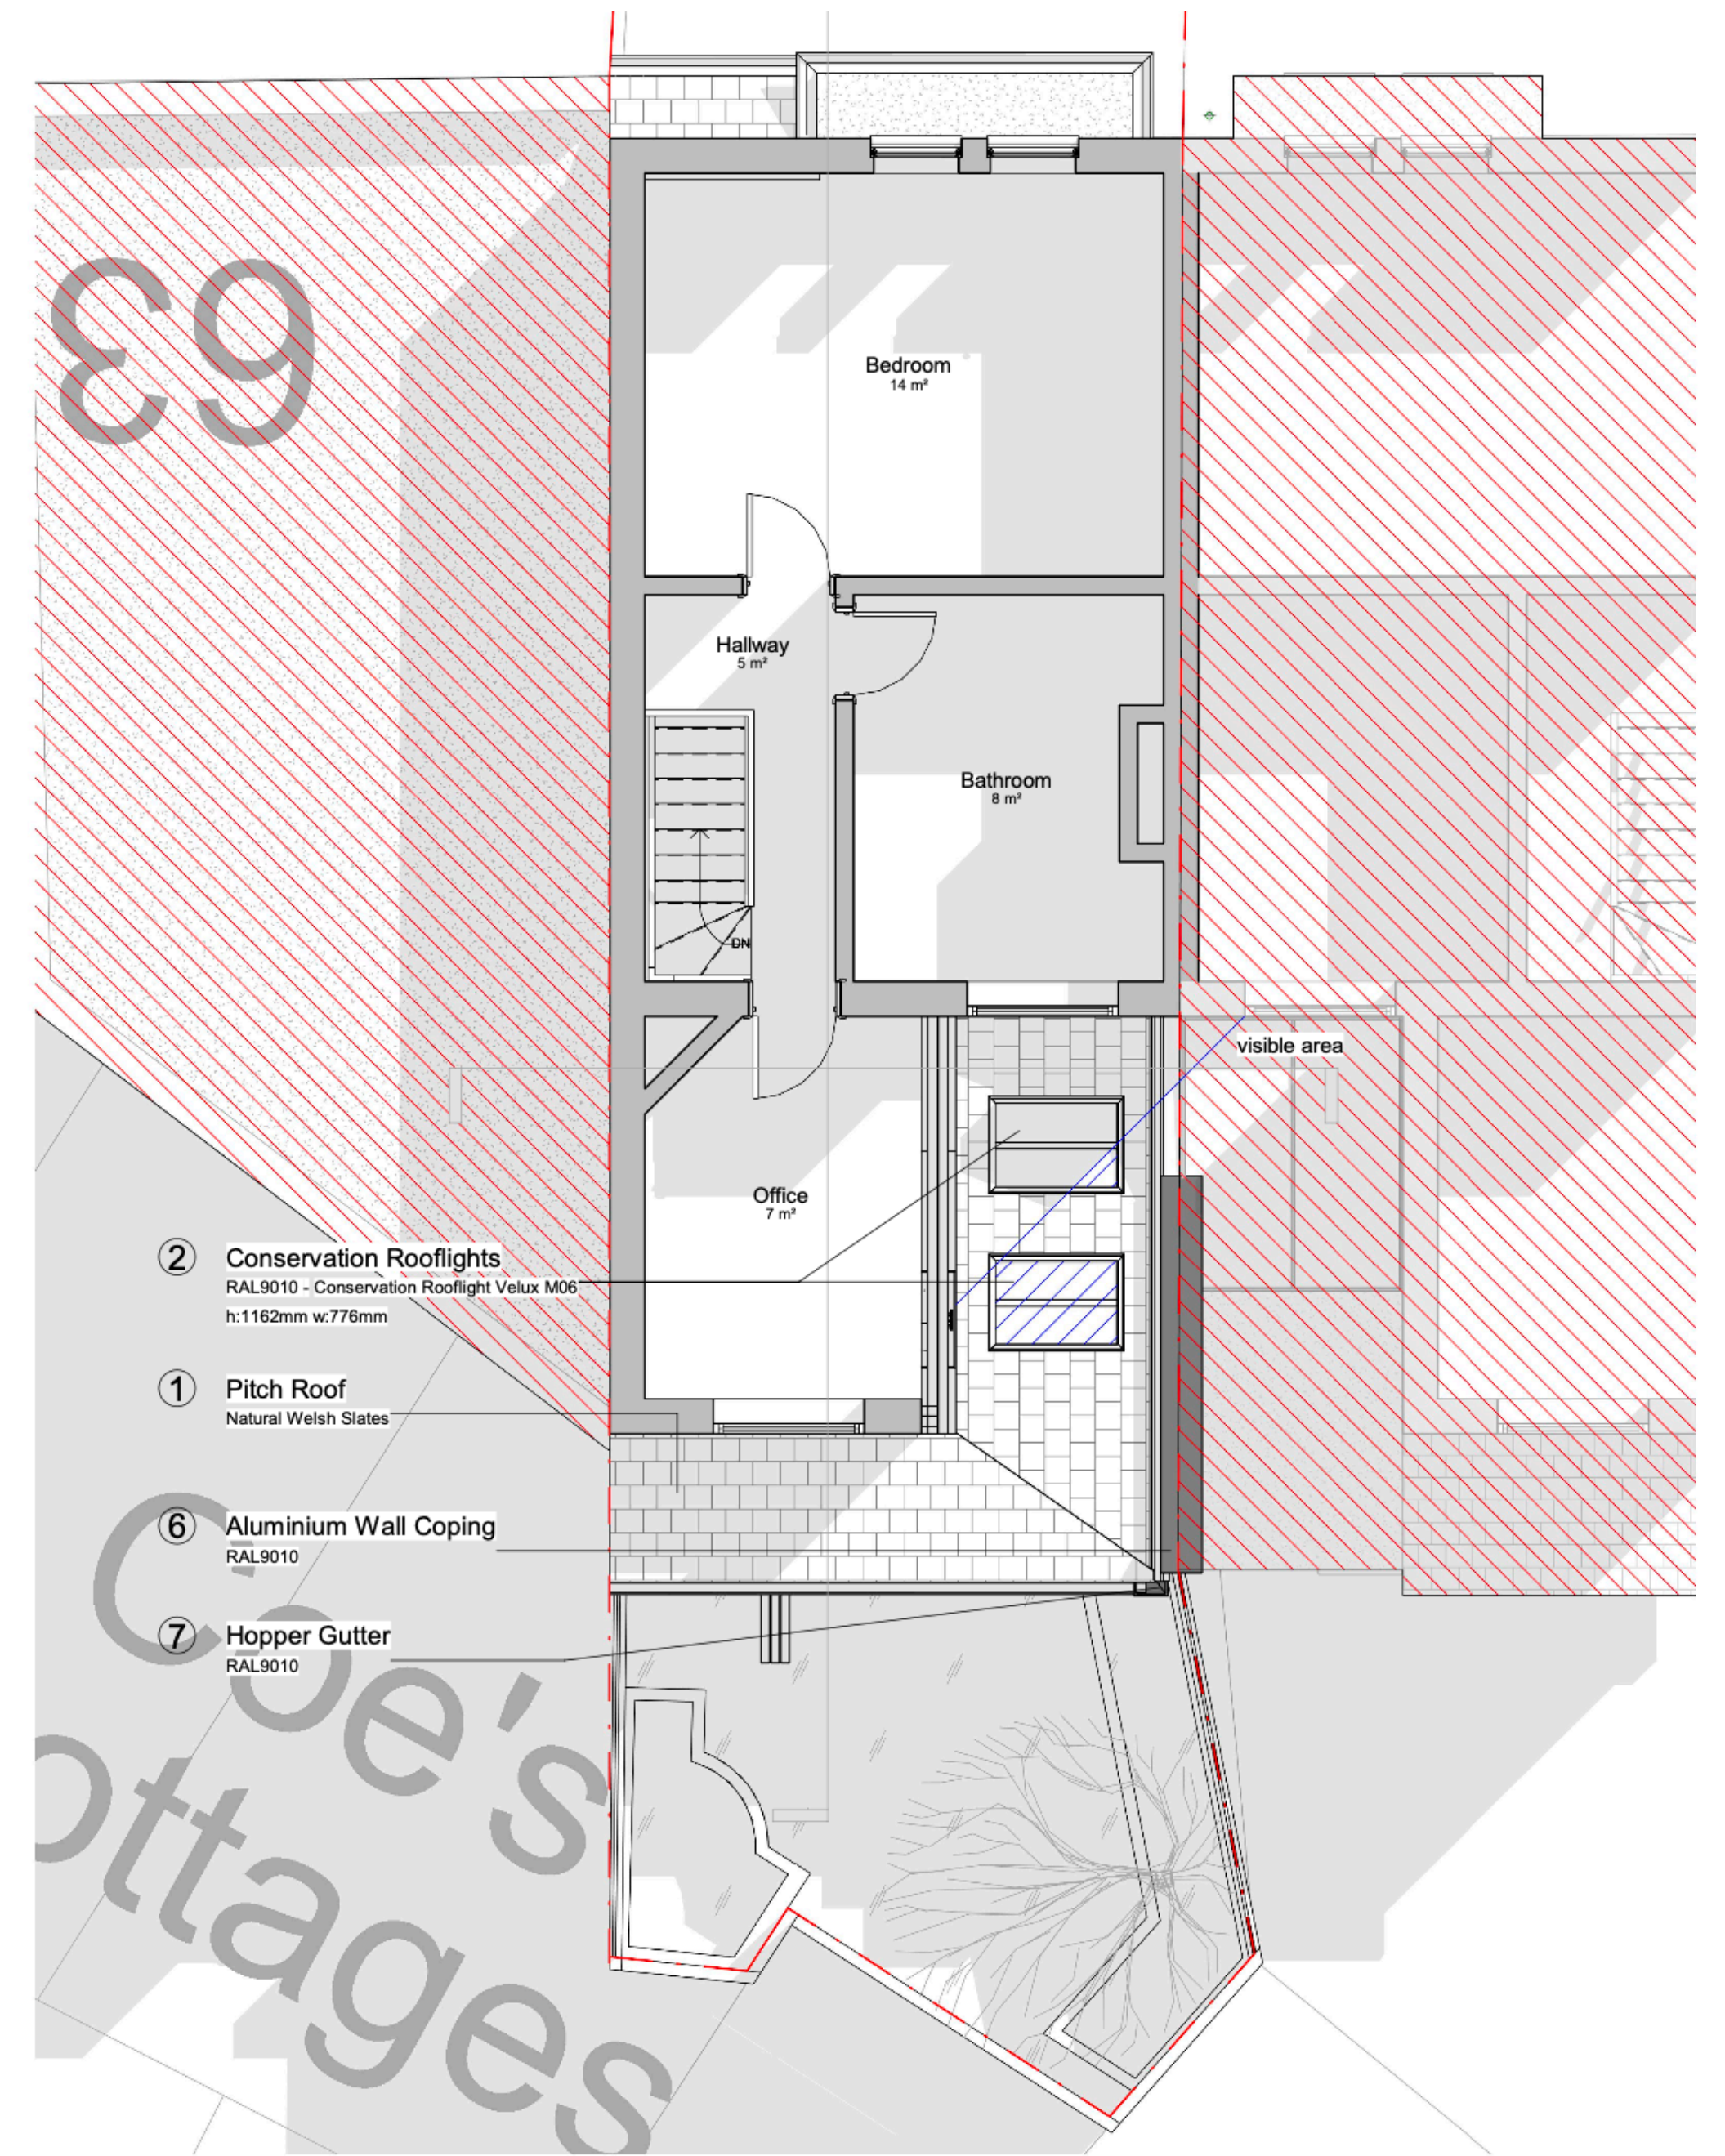

Current Drawings

- ② Conservation Rooflights
RAL9010 - Conservation Rooflight Velux M06
h:1162mm w:776mm
- ① Pitch Roof
Natural Welsh Slates
- ⑥ Aluminium Wall Coping
RAL9010
- ⑦ Hopper Gutter
RAL9010

Proposed Drawings