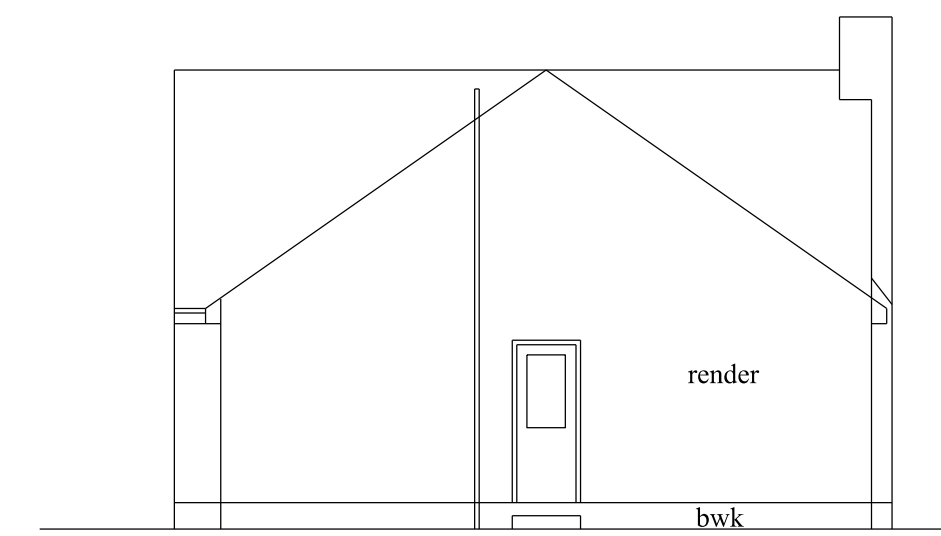

existing east elevation 1:100 scale

existing west elevation 1:100 scale

existing south elevation 1:100 scale

existing north elevation 1:100 scale

DRAWING SHOWING EXISTING
DORMER BUNGALOW

CLOSE HOUSE
WHALTON
NORTHUMBERLAND
NE61 3XD

existing block plan and elevations

SCALE 1:100 at A1 Plot DATE : MARCH 2022
DRAWING No. 5225-1A