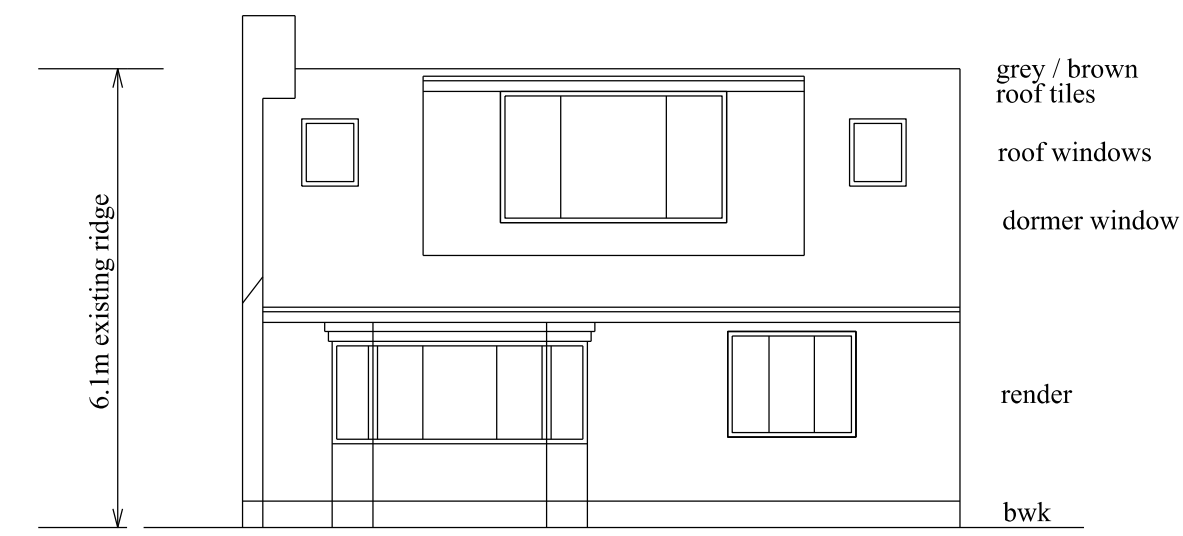

existing east elevation 1:100 scale

existing west elevation 1:100 scale

existing south elevation 1:100 scale

existing north elevation 1:100 scale

DRAWING SHOWING EXISTING
DORMER BUNGALOW

CLOSE HOUSE
WHALTON
NORTHUMBERLAND
NE61 3XD

existing block plan and elevations

SCALE 1:100 at A1 Plot DATE : MARCH 2022
DRAWING No. 5225-1A