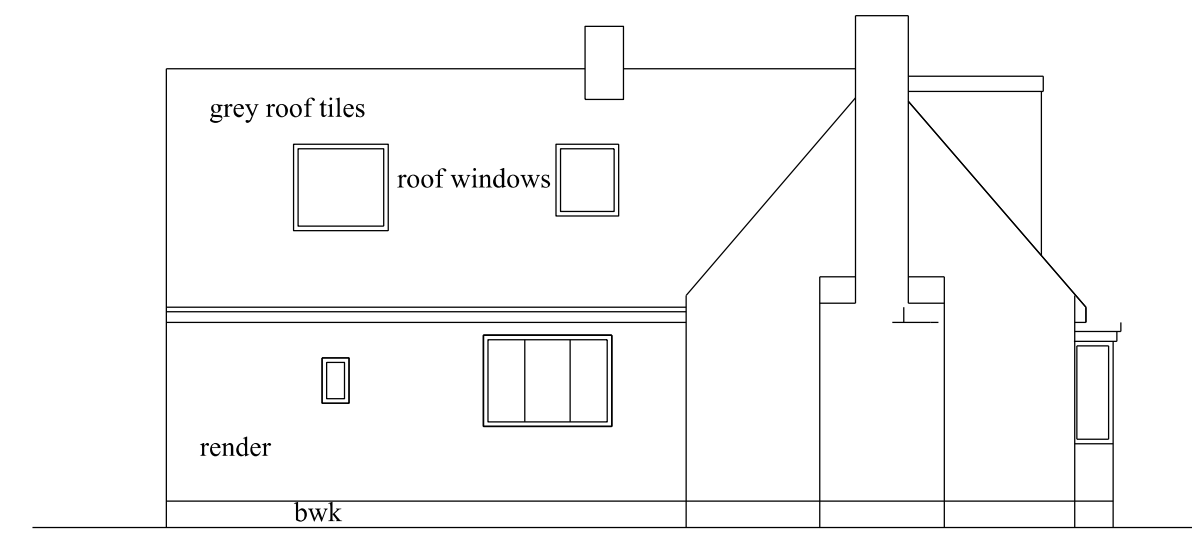

existing east elevation 1:100 scale

existing west elevation 1:100 scale

existing south elevation 1:100 scale

existing north elevation 1:100 scale

DRAWING SHOWING EXISTING
DORMER BUNGALOW

CLOSE HOUSE
WHALTON
NORTHUMBERLAND
NE61 3XD

existing block plan and elevations

SCALE 1:100 at A1 Plot DATE : MARCH 2022
DRAWING No. 5225-1A