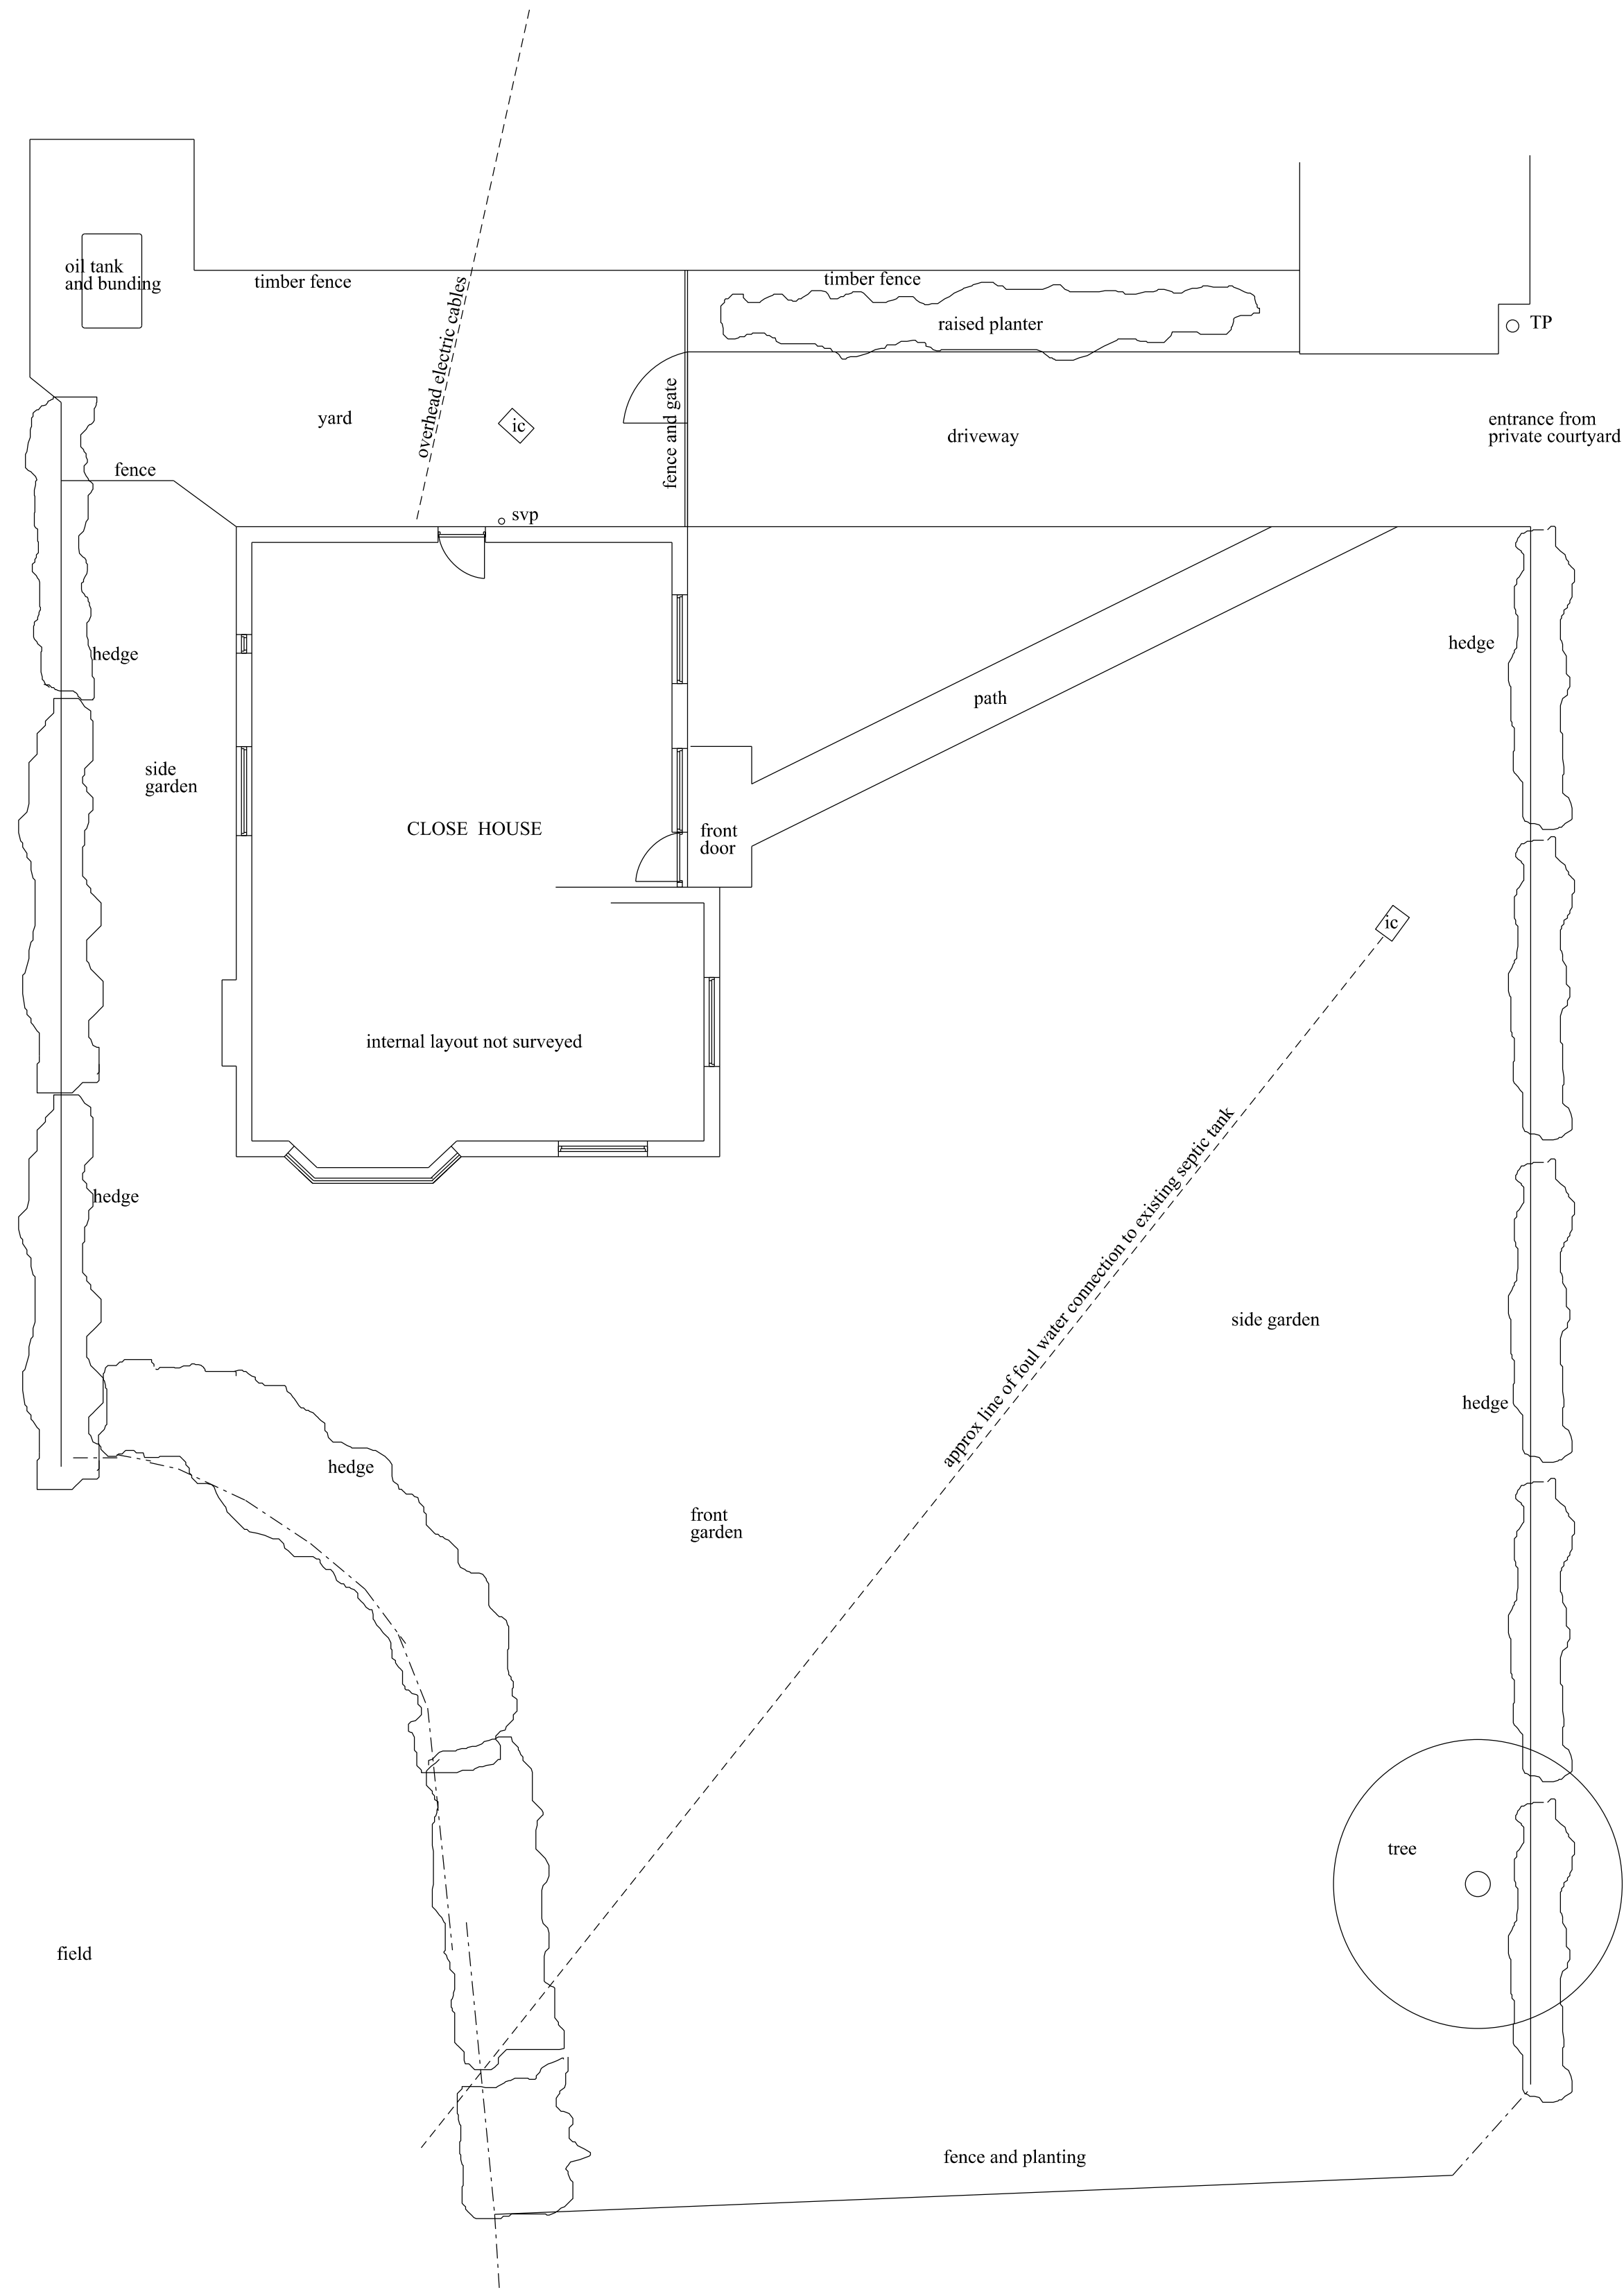

existing east elevation 1:100 scale

existing west elevation 1:100 scale

existing south elevation 1:100 scale

existing north elevation 1:100 scale

DRAWING SHOWING EXISTING
DORMER BUNGALOW

CLOSE HOUSE
WHALTON
NORTHUMBERLAND
NE61 3XD

existing block plan and elevations

SCALE 1:100 at A1 Plot DATE : MARCH 2022
DRAWING No. 5225-1A