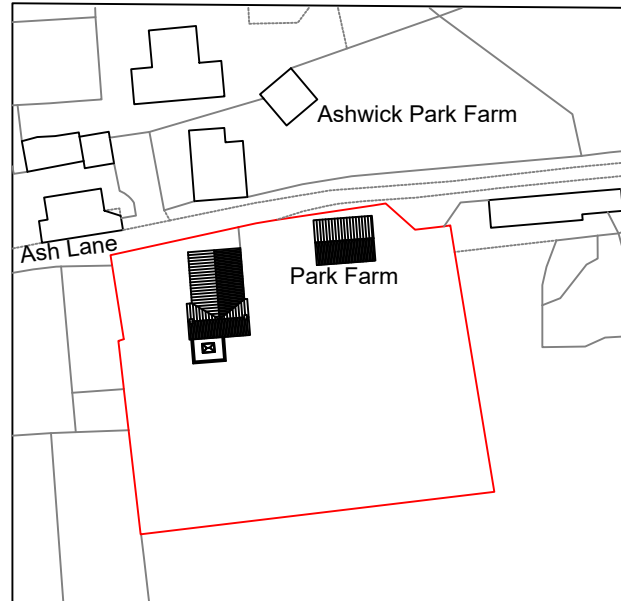

Location Plan: Existing

Location Plan: As Built

| Rev.  | Description | By          | Date                      |
|---|-------------|-------------|---------------------------|
|   |             |             |                           |
|   |             |             |                           |
|  <b>LEONINE CAD LTD</b><br>636 Dorchester Road, Upwey<br>Weymouth, Dorset, DT3 5LQ<br><small>TEL: 07811 377545<br/>                 EMAIL: jo@leoninecad.co.uk</small> |             |             |                           |
| <b>Project:</b><br>PARK FARM, ASH LANE, NEIGHBOURNE<br>RADSTOCK, SOMERSET, BA3 5BQ<br>For Mr & Mrs R Hole   |             |             |                           |
| <b>Drawing Title:</b><br>LOCATION PLAN  |             |             |                           |
| <b>Drawing No:</b><br>208.00.03   |             | <b>Rev.</b> | <b>Scale</b><br>1:1250@A4 |
| <b>Date</b><br>DEC 2020   |             |             |                           |