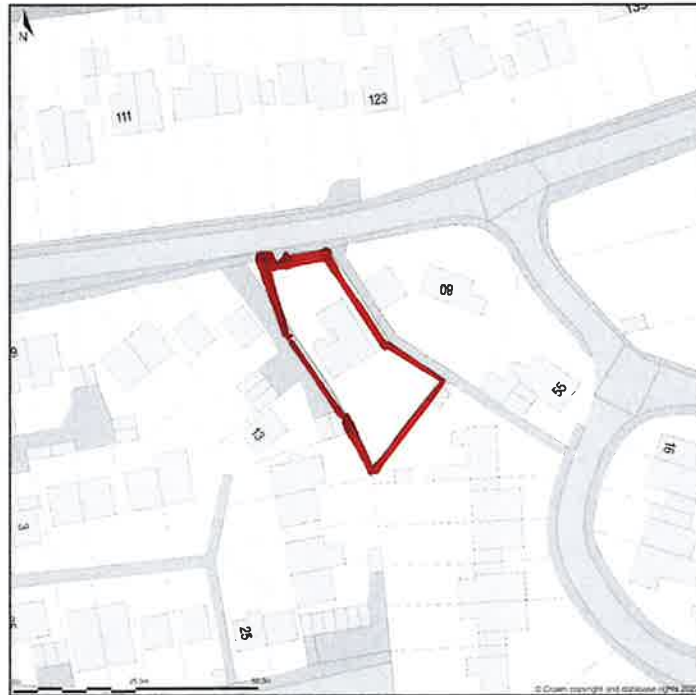

78, Rectory Road, Dickleburgh, Norfolk, IP21 4PB

Site Plan shows area bounded by 617399.29, 282340.18 617540.71, 282481.61 (at a scale of 1:1250), OSGridRef. TM17468241. The representation of a road, track or path is no evidence of a right of way. The representation of features as lines is no evidence of a property boundary.

Produced on 21st Jun 2022 from the Ordnance Survey National Geographic Database and incorporating surveyed revision available at this date. Reproduction in whole or part is prohibited without the prior permission of Ordnance Survey. © Crown copyright 2022. Supplied by <https://www.buyaplan.co.uk/digital-mapping>, a licensed Ordnance Survey partner (100053143). Unique plan reference: #00742081-D2FFE8