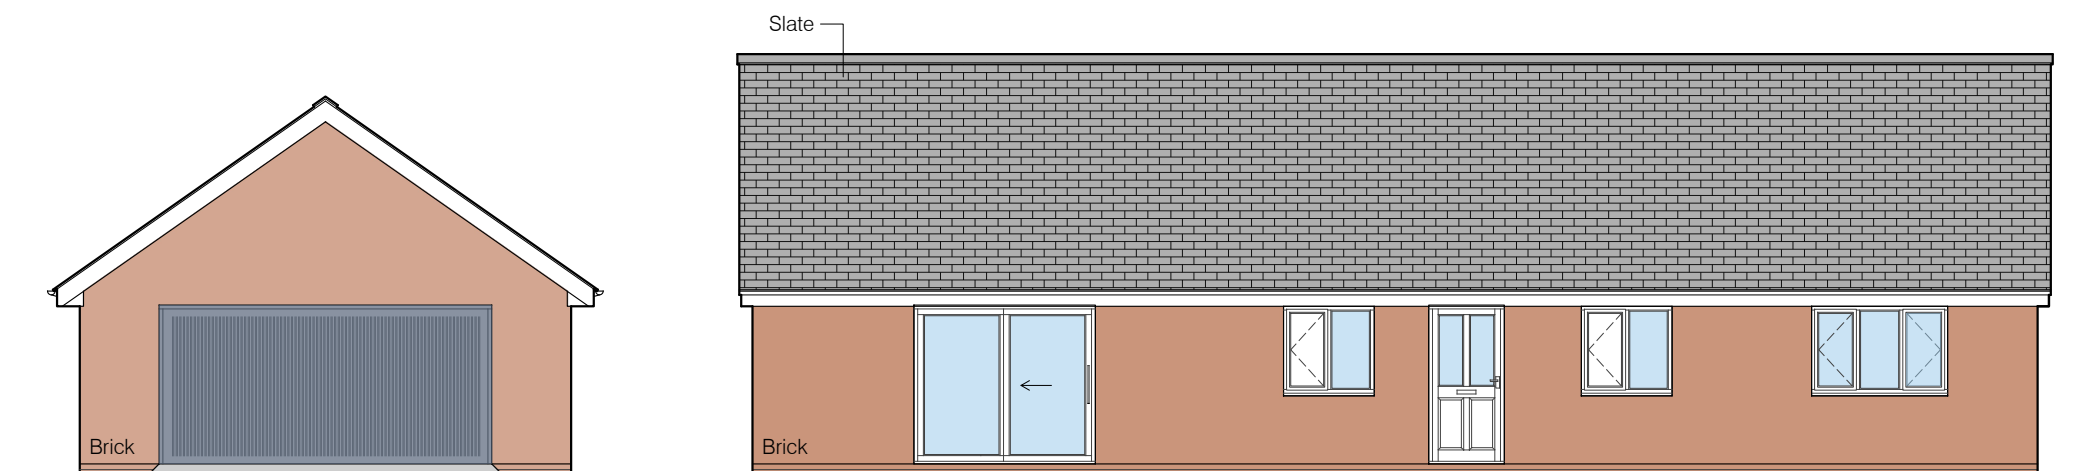

North East

South West

North West

South East

Rev.	Note.	Date.
.	.	.
.	.	.

Gareth Price
Chartered Building Surveyor

Upper Dolfyr, Rhayader
LD6 5NT
Tel: 07792731826
Email: garethprice@btinternet.com

Project.
PROPOSED RURAL WORKERS
DWELLING, GWENLAS

Subject.
PROPOSED ELEVATIONS

Drn. SAB Scale. 1:100@A3

Date. 5/22 Ref. 0022 - 3

DO NOT SCALE, USE FIGURED DIMS ONLY - COPYRIGHT