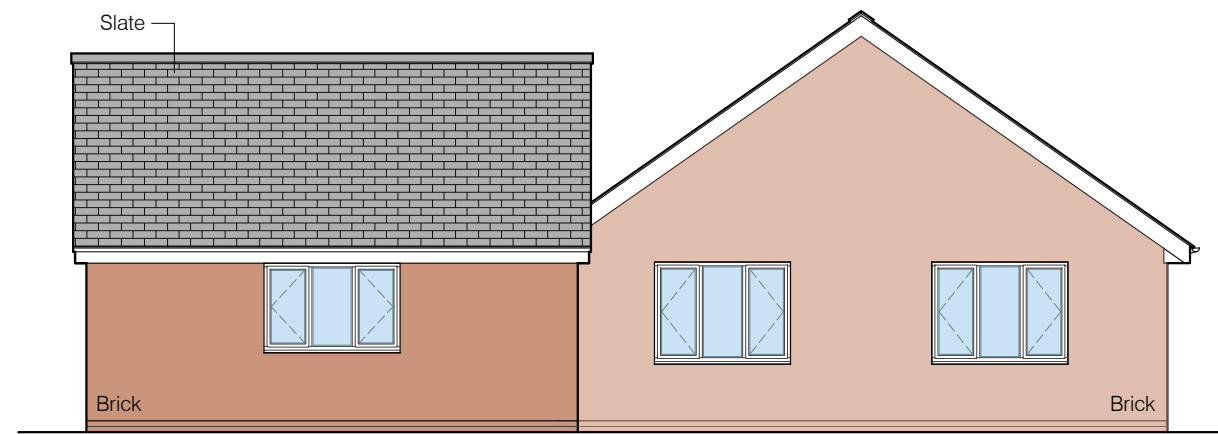

North East

South West

North West

South East

Rev.	Note.	Date.
.	.	.
.	.	.

Gareth Price
Chartered Building Surveyor

Upper Dolfyr, Rhayader
LD6 5NT
Tel: 07792731826
Email: garethprice@btinternet.com

Project.
PROPOSED RURAL WORKERS
DWELLING, GWENLAS

Subject.
PROPOSED ELEVATIONS

Drn. SAB Scale. 1:100@A3

Date. 5/22 Ref. 0022 - 3

DO NOT SCALE, USE FIGURED DIMS ONLY - COPYRIGHT