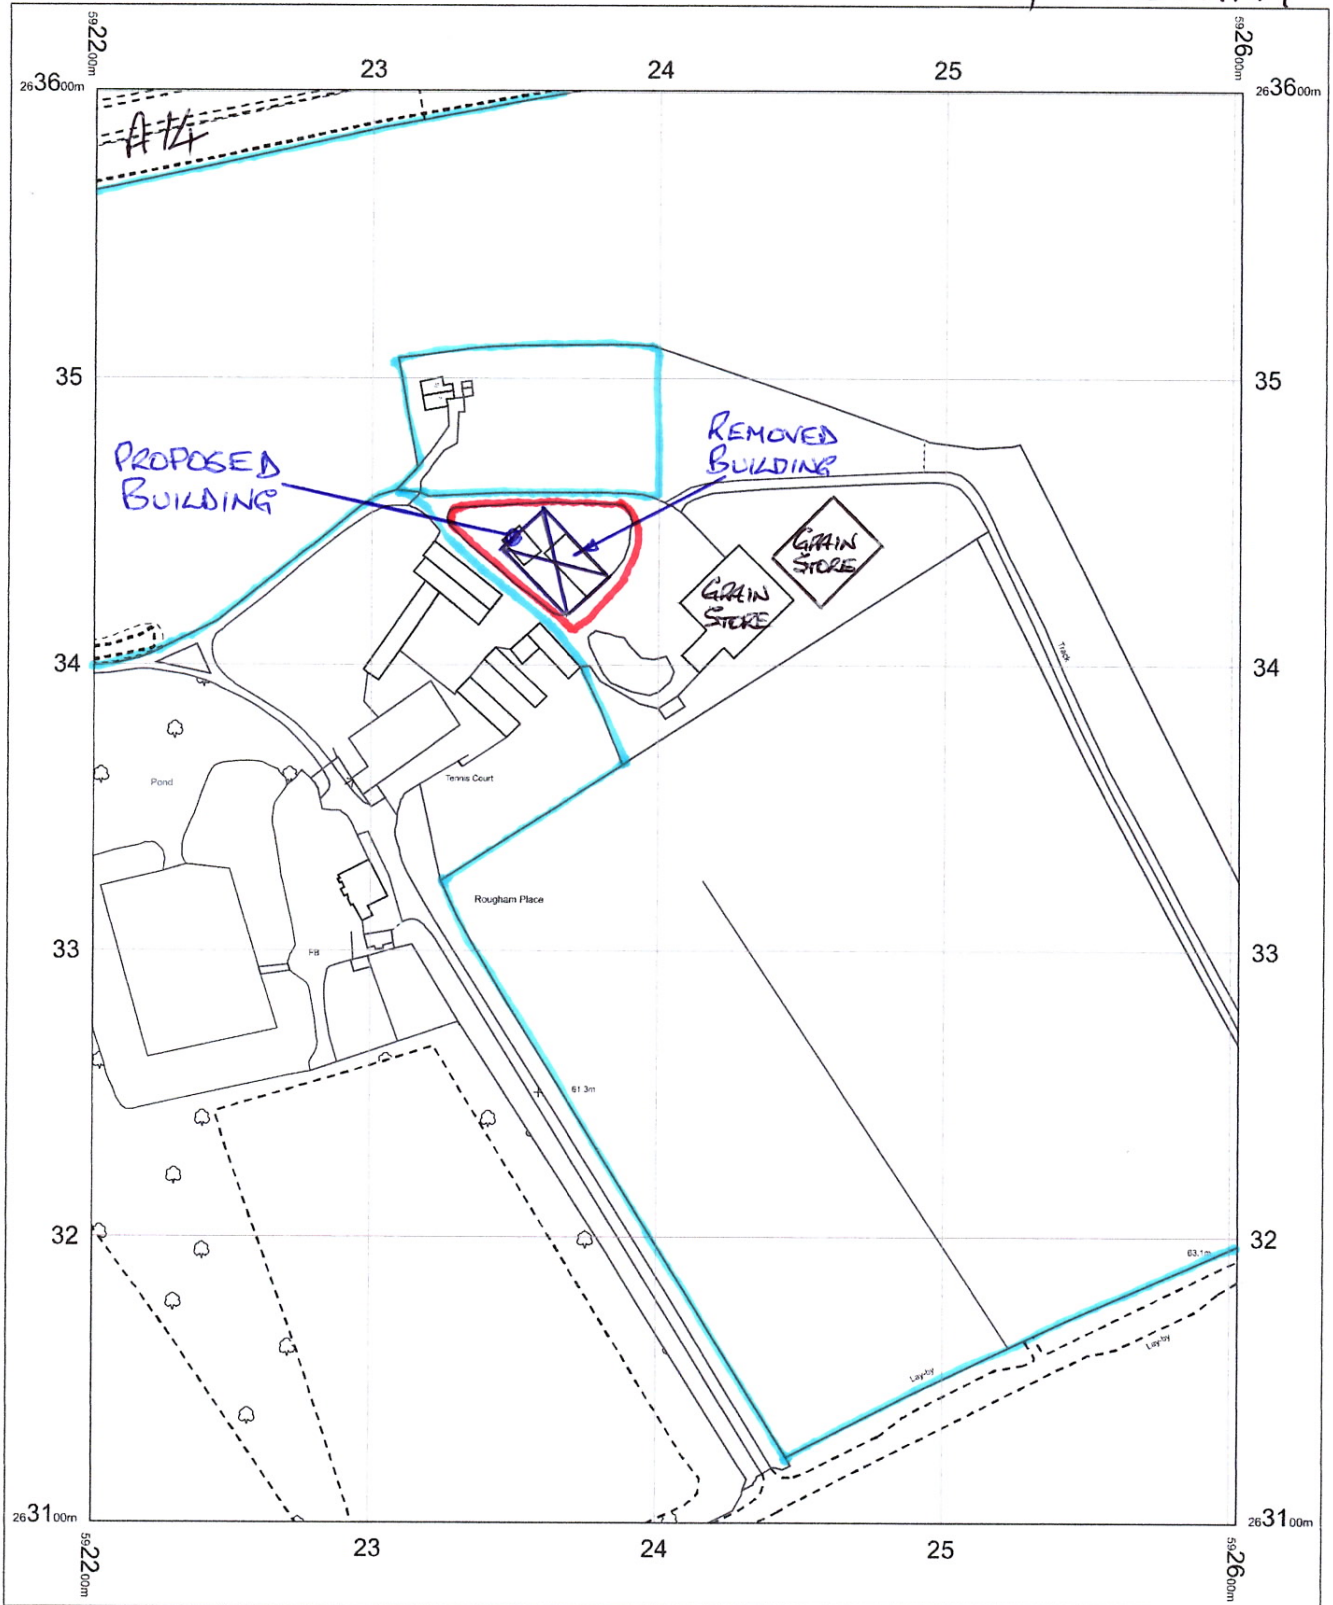

TEY FARM SYSTEMS FOR SA CRACK + SON, PLACE FARM

OS MasterMap 1250/2500/10000 scale
 02 February 2016, ID: CM-00498661
www.centremapslive.co.uk

1:2500 scale print at A4, Centre: 592403 E, 263350 N

©Crown Copyright Ordnance Survey. Licence no.
 100019980