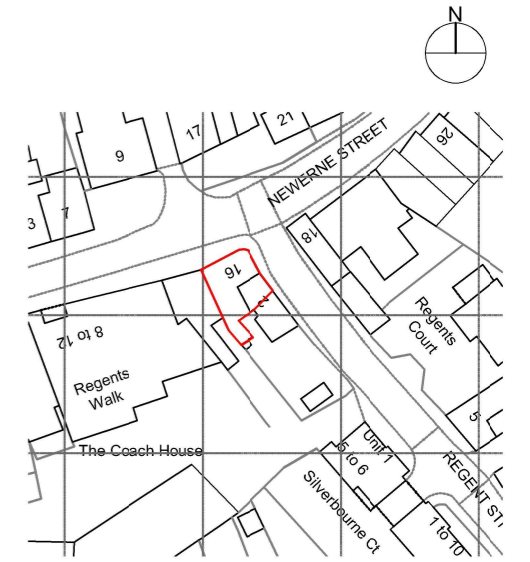

North Elevation
1:100

South Elevation
1:100

East Elevation
1:100

Visual Scale @ 1:100

Project Title: Twinkys Cafe & Twinfinity Ink Tattoo Studio	
Client: Ashley Williams	
Address: 16 Lansdown Building Newerne Street Lydney GL15 5RF	
Drawing Title: Existing Elevations	
Project No: AW.01 Drawing No: OT.PL.1004/011 Revision: Scale: 1:100@A3 Date: Jun 2022	Produced by: Forest Hills Design sarah@foresthillsdesign.com
<small>This document and its design content is copyright and shall remain the property of Forest Hills Design Ltd. It shall be read in conjunction with all other associated project information including models, specifications, schedules and related consultants documents. Drawings are to be used for planning purposes only. Do not scale from documents. All dimensions to be checked on site. Materials are to be ordered from the site measurements. Report any discrepancies, errors or omissions on this document to Forest Hills Design. This drawing will not be reproduced without the written permission of Forest Hills Design.</small>	