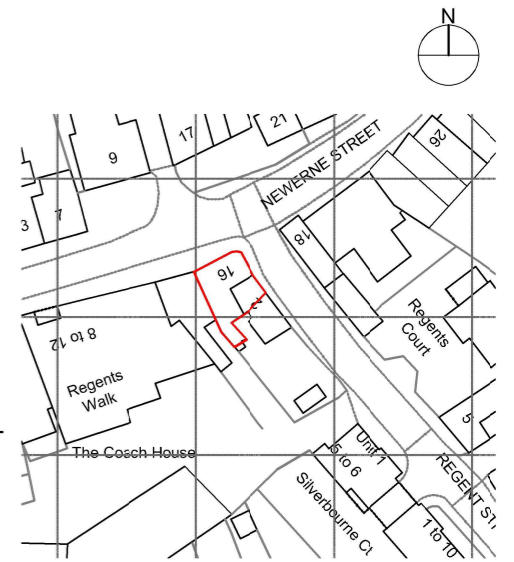

New signage

External seating under building canopy

North Elevation
1:100

Cafe Entrance

South Elevation
1:100

Rear Entrance

East Elevation
1:100

Tattoo Studio Entrance

Window will be boarded up internally and externally with a silver/grey uPVC paneling that will match the existing window frame

Project Title: Twinkys Cafe & Twinfinity Ink Tattoo Studio	
Client: Ashley Williams	
Address: 16 Lansdown Building Newerne Street Lydney GL15 5RF	
Drawing Title: Proposed Elevations	
Project No: AW.01 Drawing No: OT.PL.1004/030 Revision: Scale: 1:100@A3 Date: Jun 2022	Produced by: Forest Hills Design Sarah Hills sarah@foresthillsdesign.com
<small>This document and its design content is copyright and shall remain the property of Forest Hills Design Ltd. It shall be read in conjunction with all other associated project information including schedules, specifications, schedules and related consultant's documents. Drawings are to be used for planning purposes only. Do not scale from documents. All dimensions to be checked on site. Materials are to be ordered from the site measurements. Report any discrepancies, errors or omissions on this document to Forest Hills Design. This drawing will not be reproduced without the written permission of Forest Hills Design.</small>	