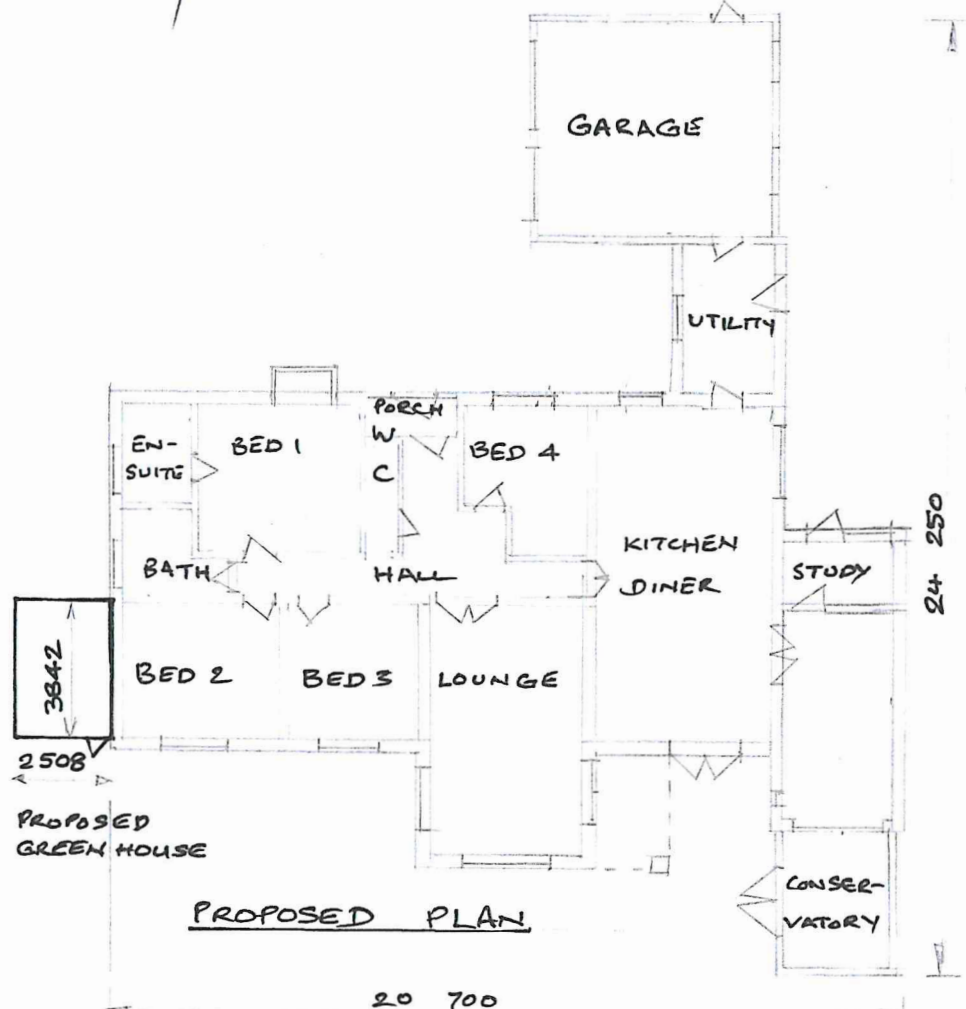

ORIGINAL

0 1 2 3 4 5 6 7 8 9 10  
 Scale for drawing  
 in metres

DR3

PLANS  
 REPLACEMENT GREENHOUSE 1:200  
 5 FOREST GLADE CLOSE BROCKENHURST.  
 FOR MR. & MRS. BATES. Rev A 23/6/22  
 Windows + Doors Added. JJTB 12/6/22