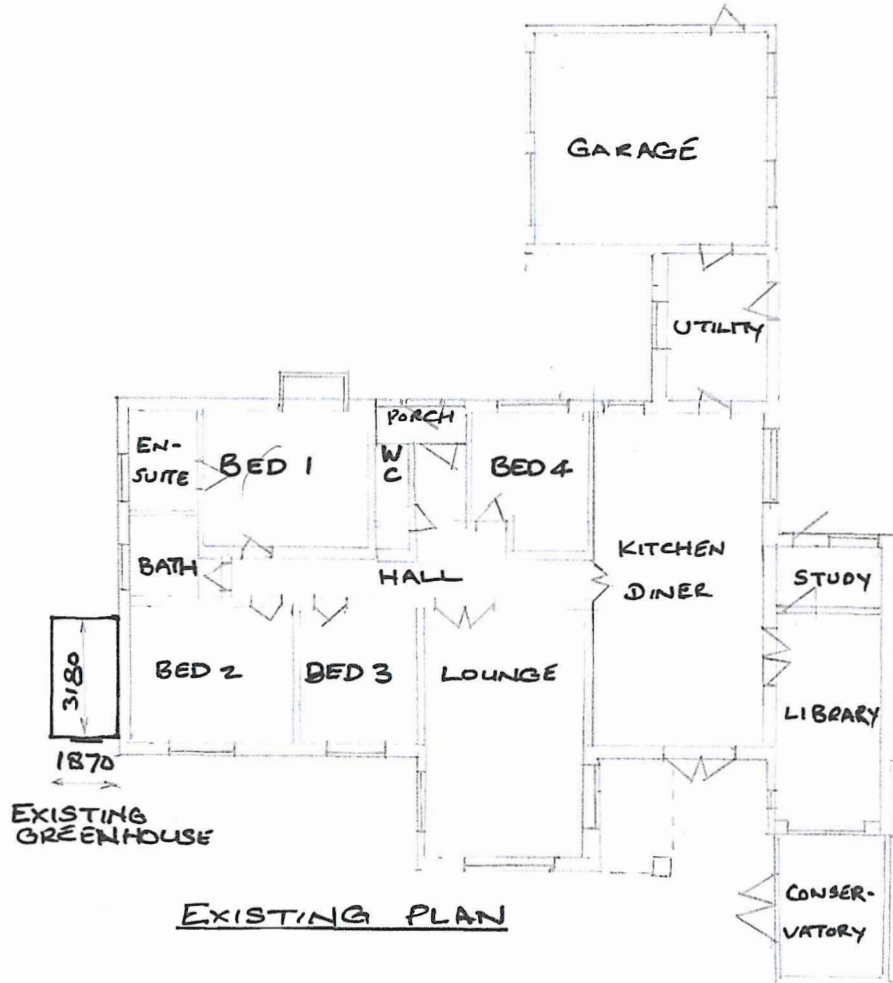

ORIGINAL

0 1 2 3 4 5 6 7 8 9 10  
 Scale for drawing  
 in metres

DR3

PLANS  
 REPLACEMENT GREENHOUSE 1:200  
 5 FOREST GLADE CLOSE BROCKENHURST.  
 FOR MR. & MRS. BATES. Rev A 23/6/22  
 Windows + Doors Added. JJTB 12/6/22