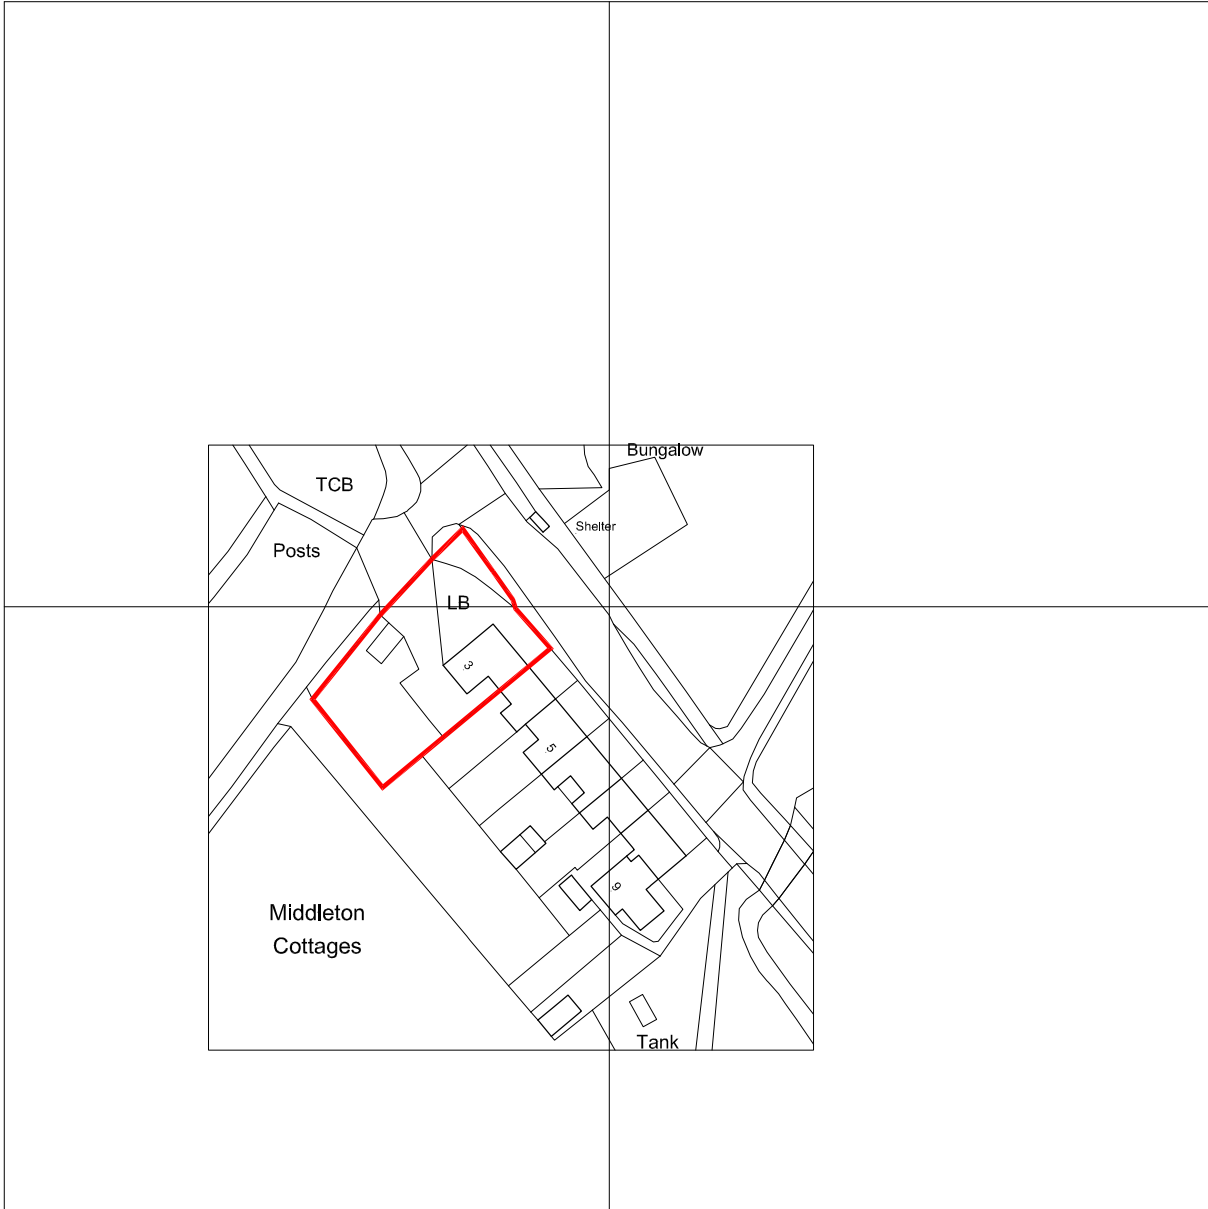

410000m

410100m

410200m

635700m

635600m

635500m

3 MIDDLETON COTTAGES
BELFORD, NE70 7LB
LOCATION PLAN
SCALE 1:250 20.12.2021 MC 01