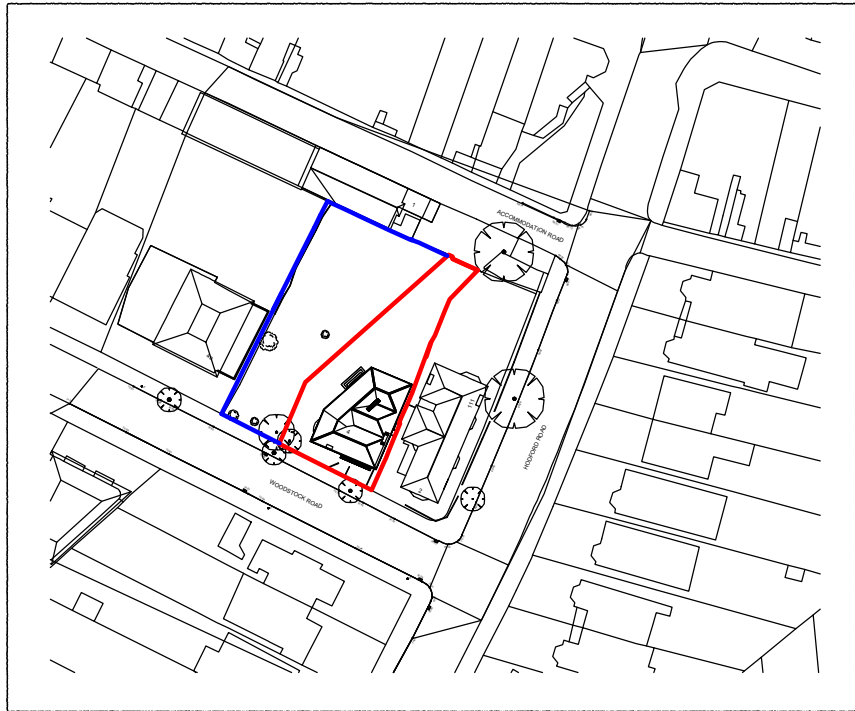

REVISIONS

A. 21.06.22 Wider local area illustrated

ARDENWAY LIMITED

4 WOODSTOCK ROAD
LONDON
NW11 8ER

LOCATION_PLAN

Date	Scale:Paper	Drawn
13/06/22	1:1250@A3	SV
Job Number	Drawing Number	
A19418	100_A	

14 BEAUMONT MEWS
LONDON
W1G 6EQ
t: 020 7907 4500